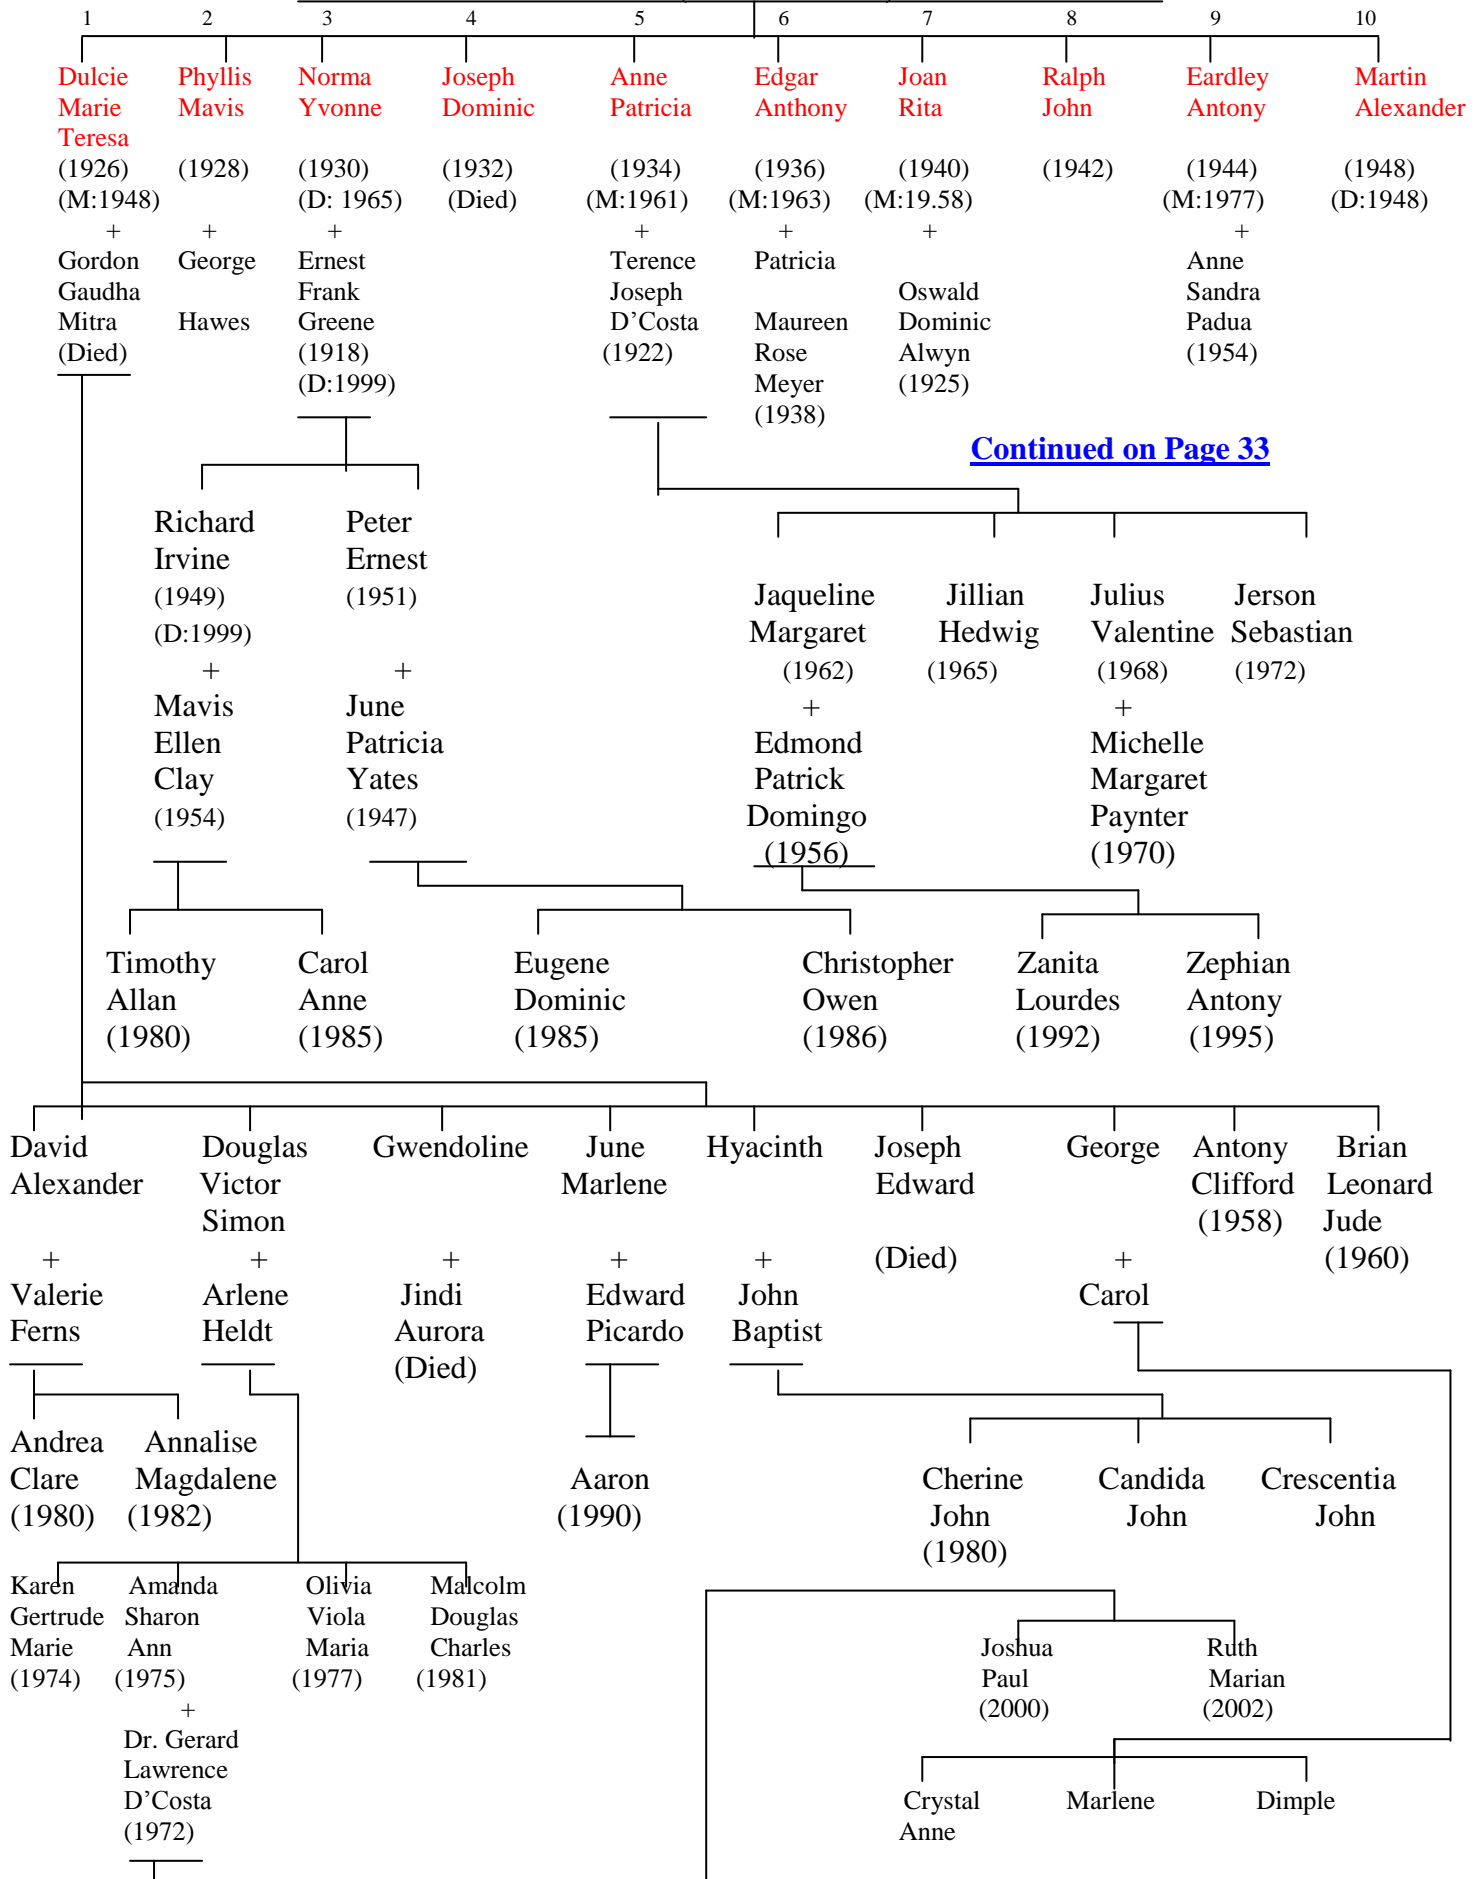

Charles Severin Rebello + Veronica Mary Lowe
(Born 1896) (Died 1959) (Born 1906) (Died 1994)

(Married: 1925)