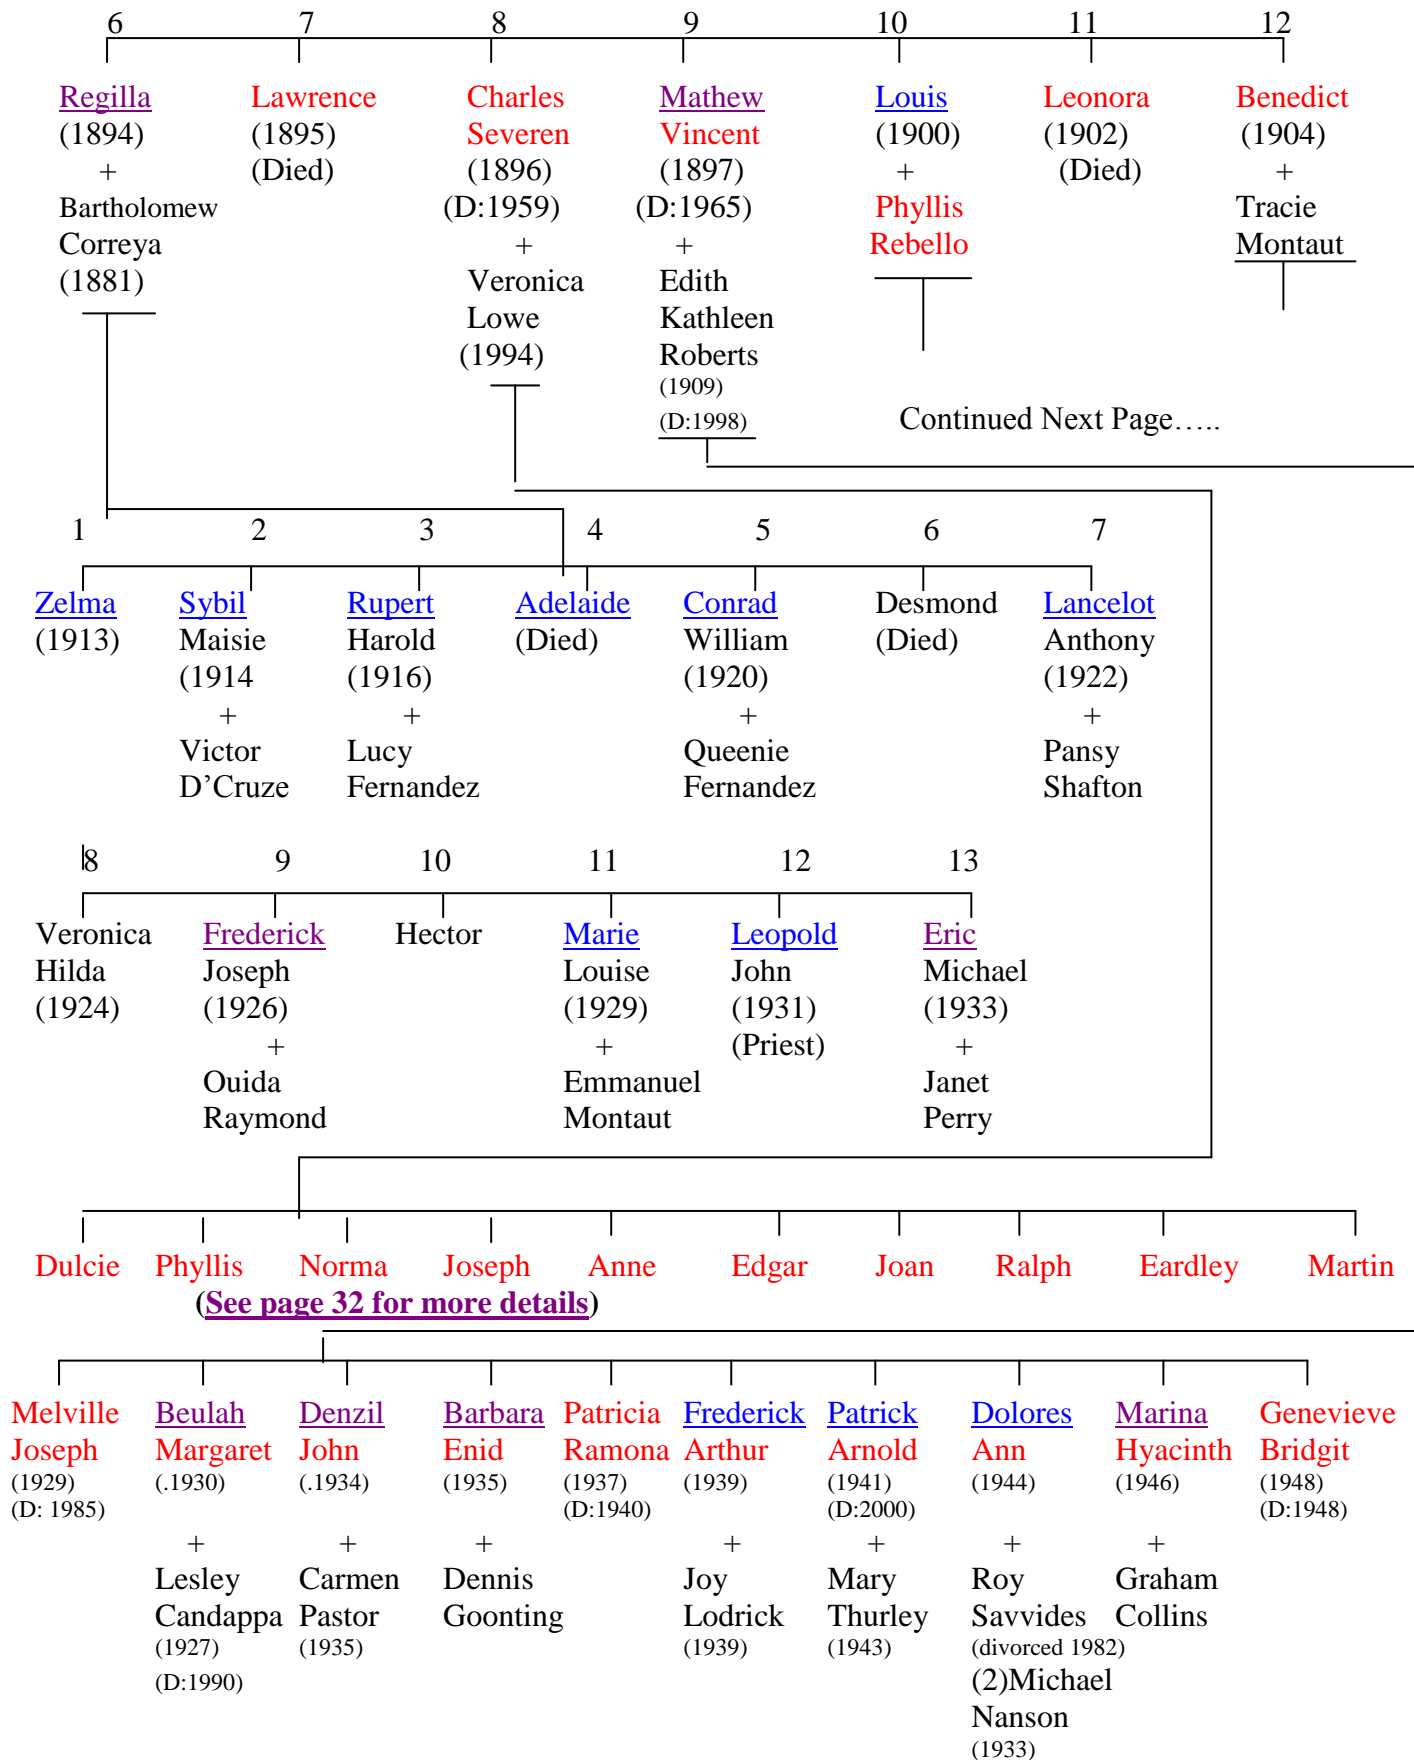

Stephen Rebello + Cecelia Santos (continued)