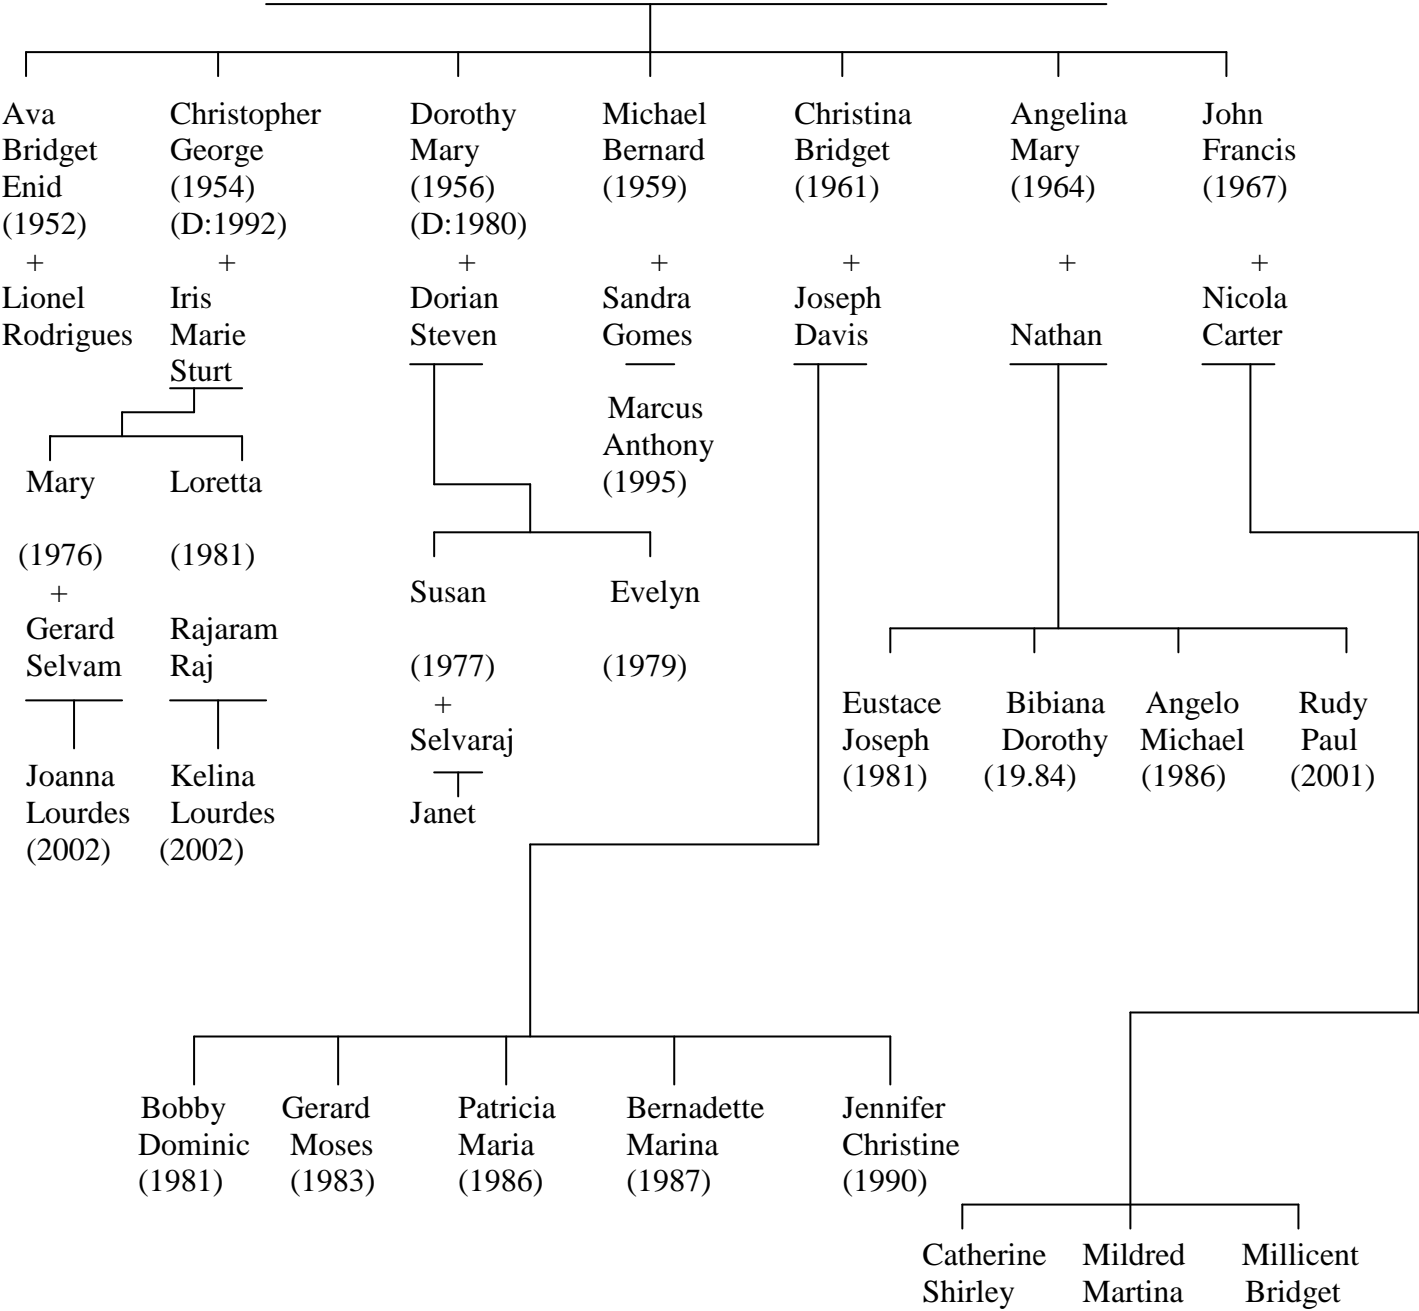

Eugene Bernard Freeman + Bridget Mary Rebello
(Born: 1929) (Died: 2002) (Born: 1926) (Died:)