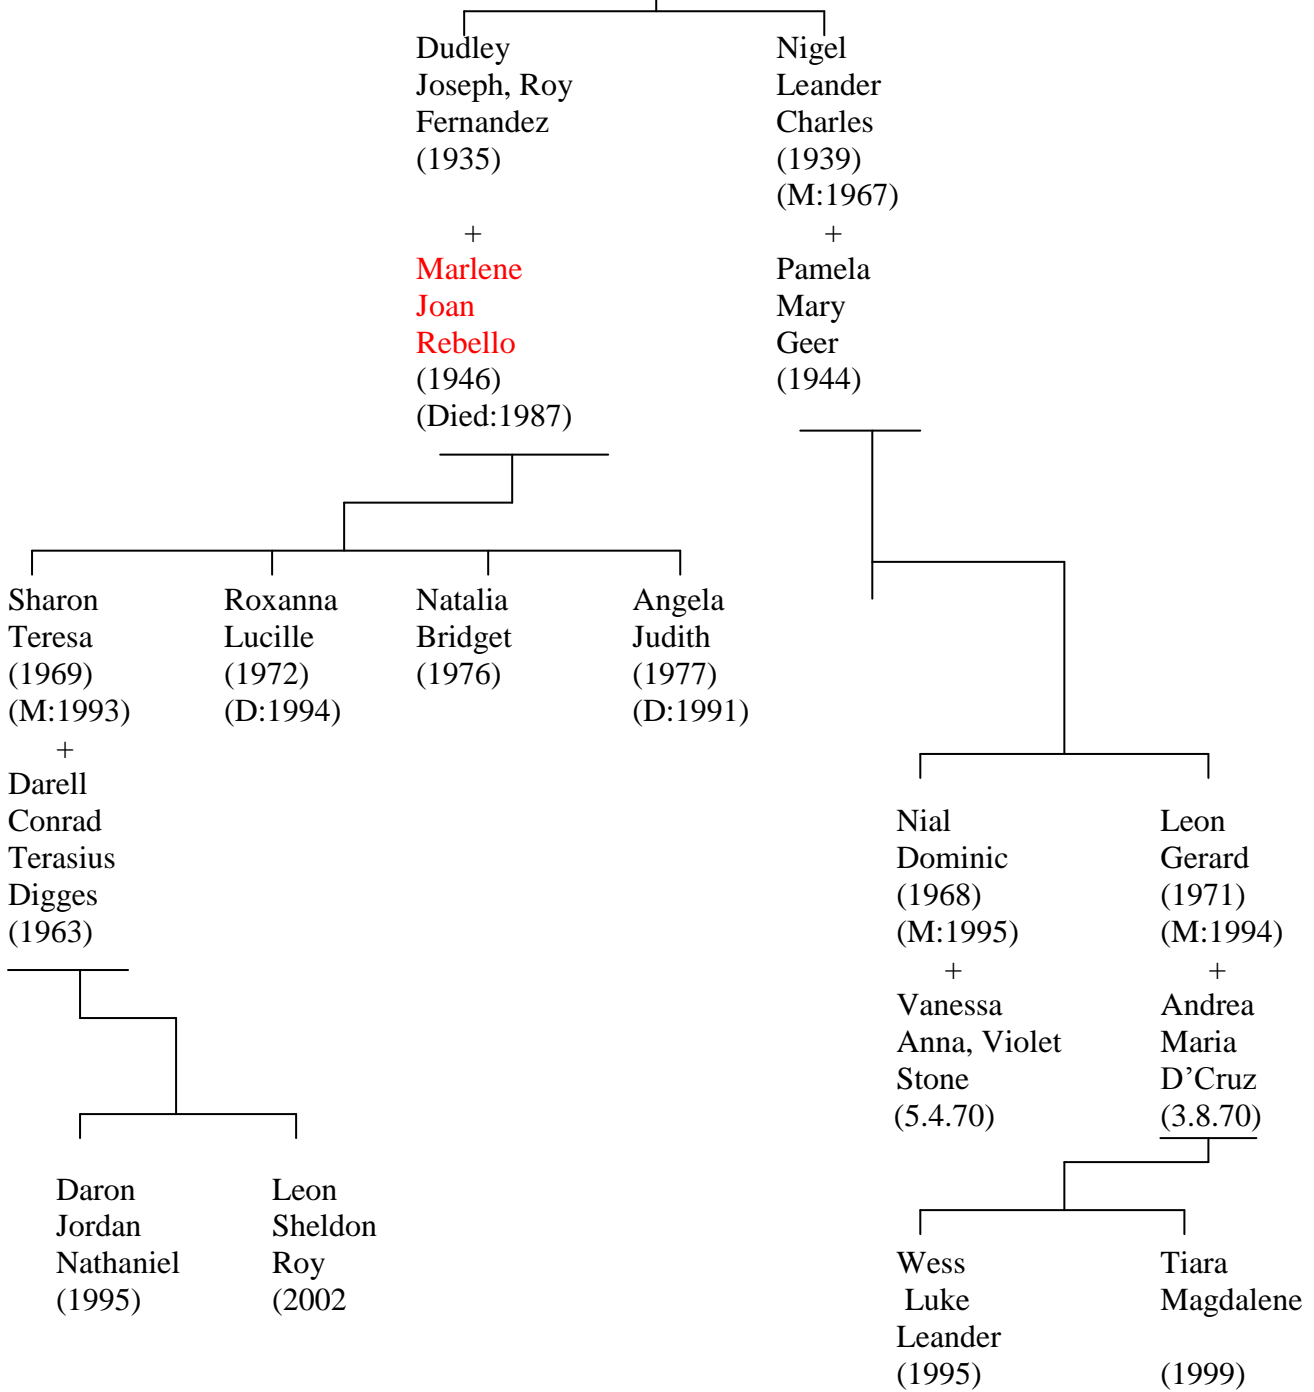

Gladys Edna Mary Rebello   **Wilfred Ignatius Fernandez**
(Born: 1906 Died: 1991)   (Born: 1905 Died: 1983)

Married: 30.12.1933