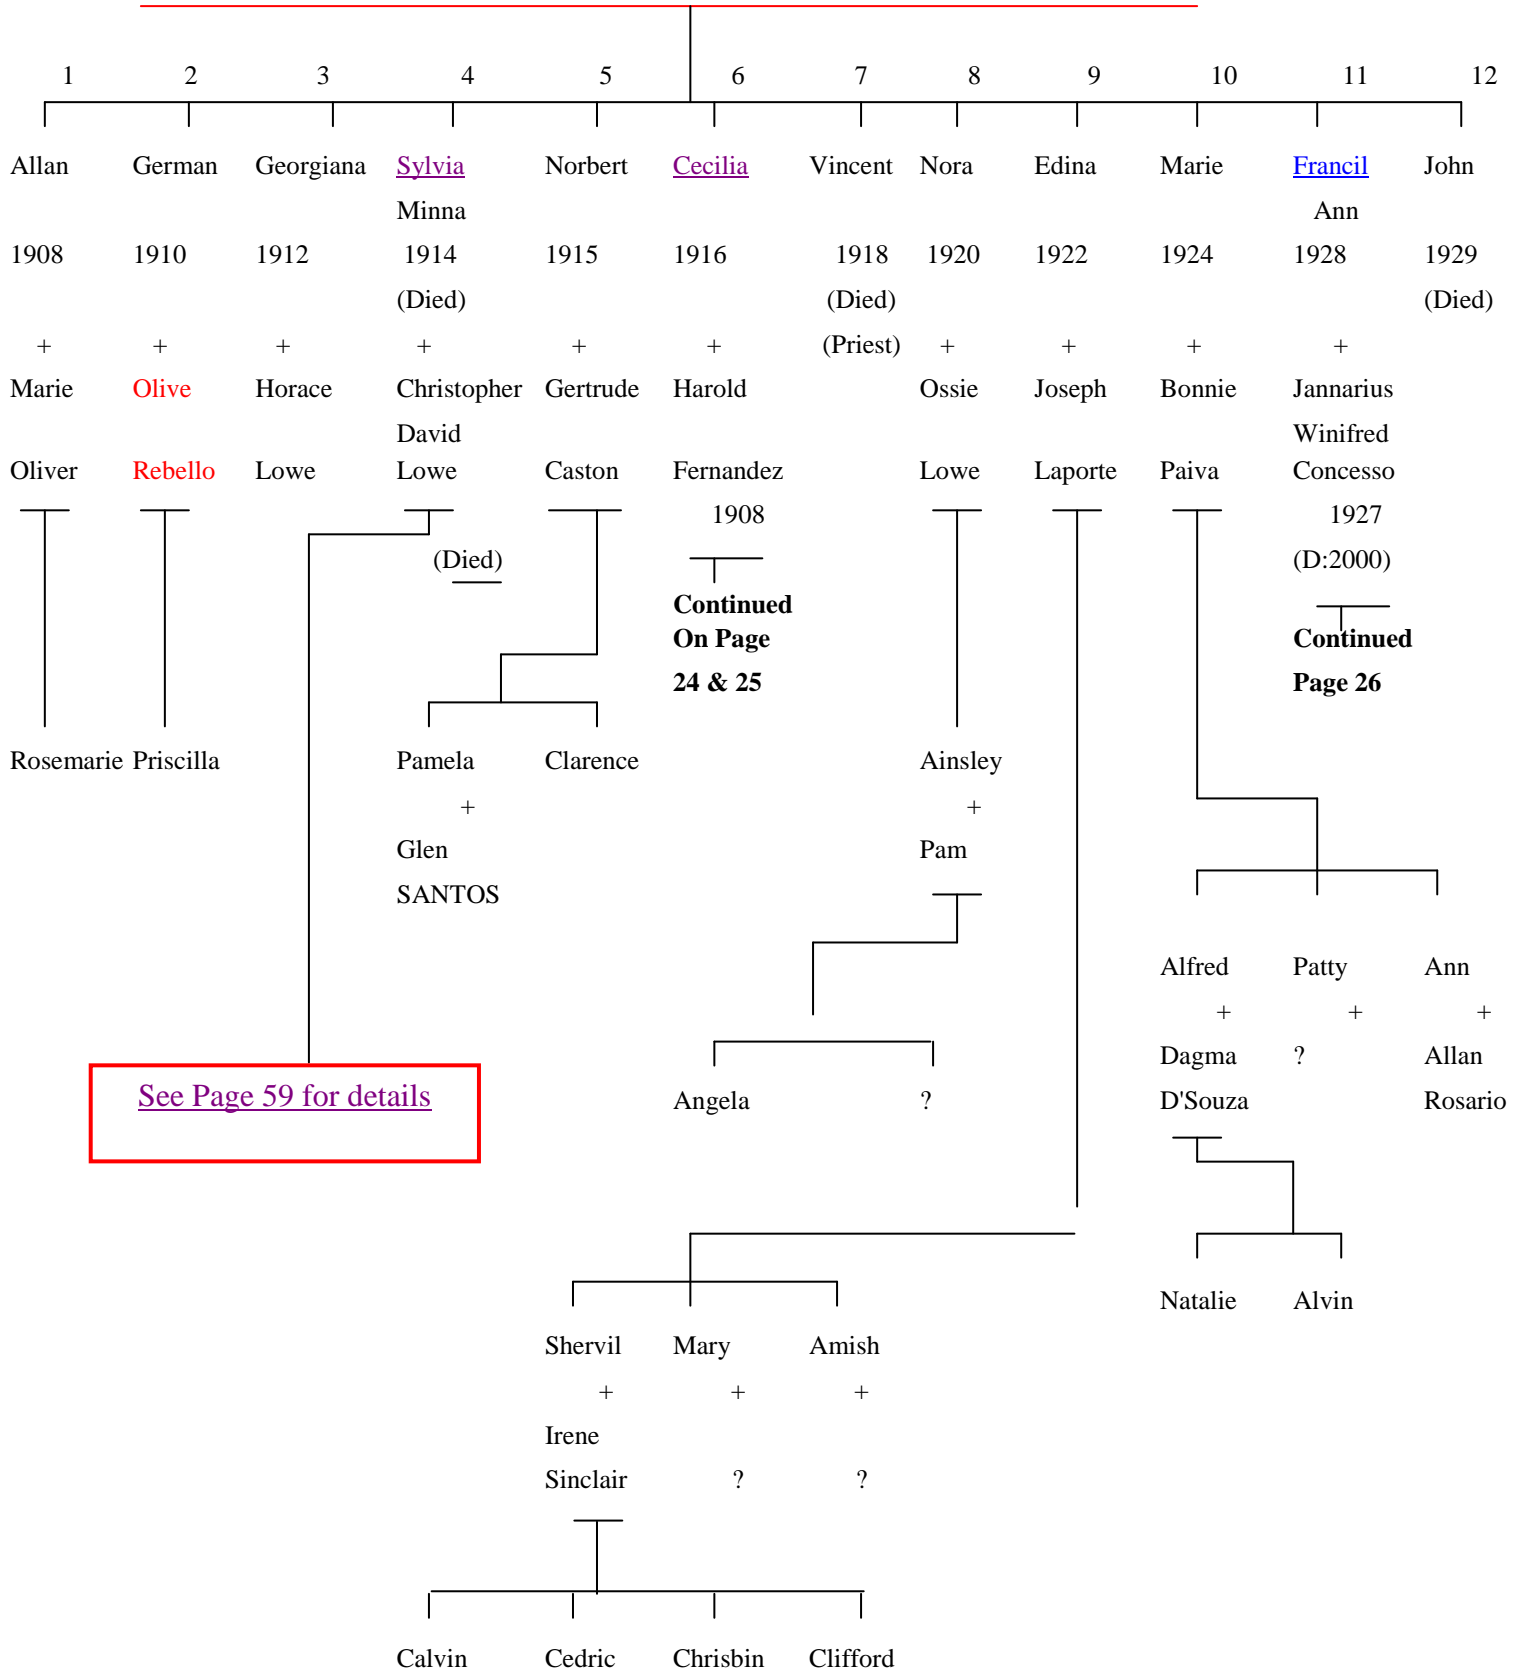

Kevin Antony
 (1995)

Alexander Joseph Rebello

(Born: 1886)

Gertrude Annette Correya

(Born: 1893)

Frederick Rebello
(1888)

Marie Rose (Pussy) Rozario
(1892)

Continued next page

Frederick Rebello
(1888)

+

Marie Rose (Pussy) Rozario
(1892)

Louisa Rebello

+

Ignatius Alwyn

(B:1890)

Louisa Rebello + **Ignatius Alwyn**
(Born :1890)

Continued next page...

Louisa Rebello

+

Ignatius Alwyn

B: 1890

Thomas Raymond Rebello + **Daisy Gomes**
(1888) (1892)

Bartholomew Correya
(Born:1881)

+