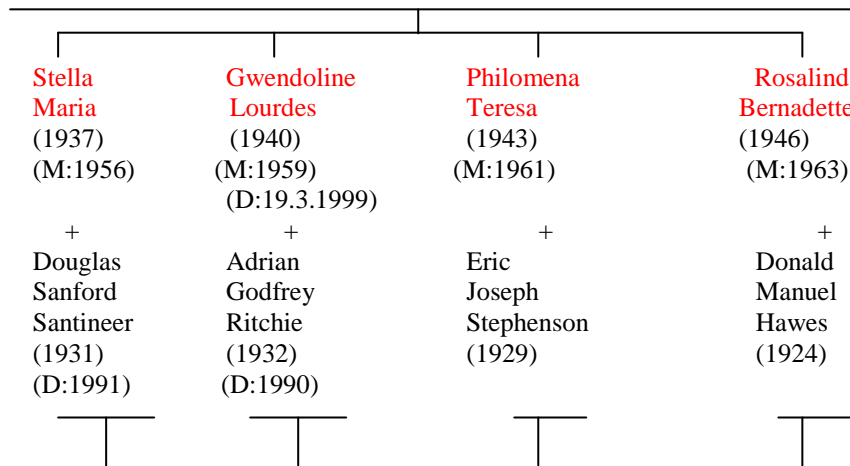

Eustace Reginald Walter Rebelo + Millicent Doris Thibbles

(Born:1904) – (Died:1965)

(Born:1915) – (Died:1984)

Married :1935