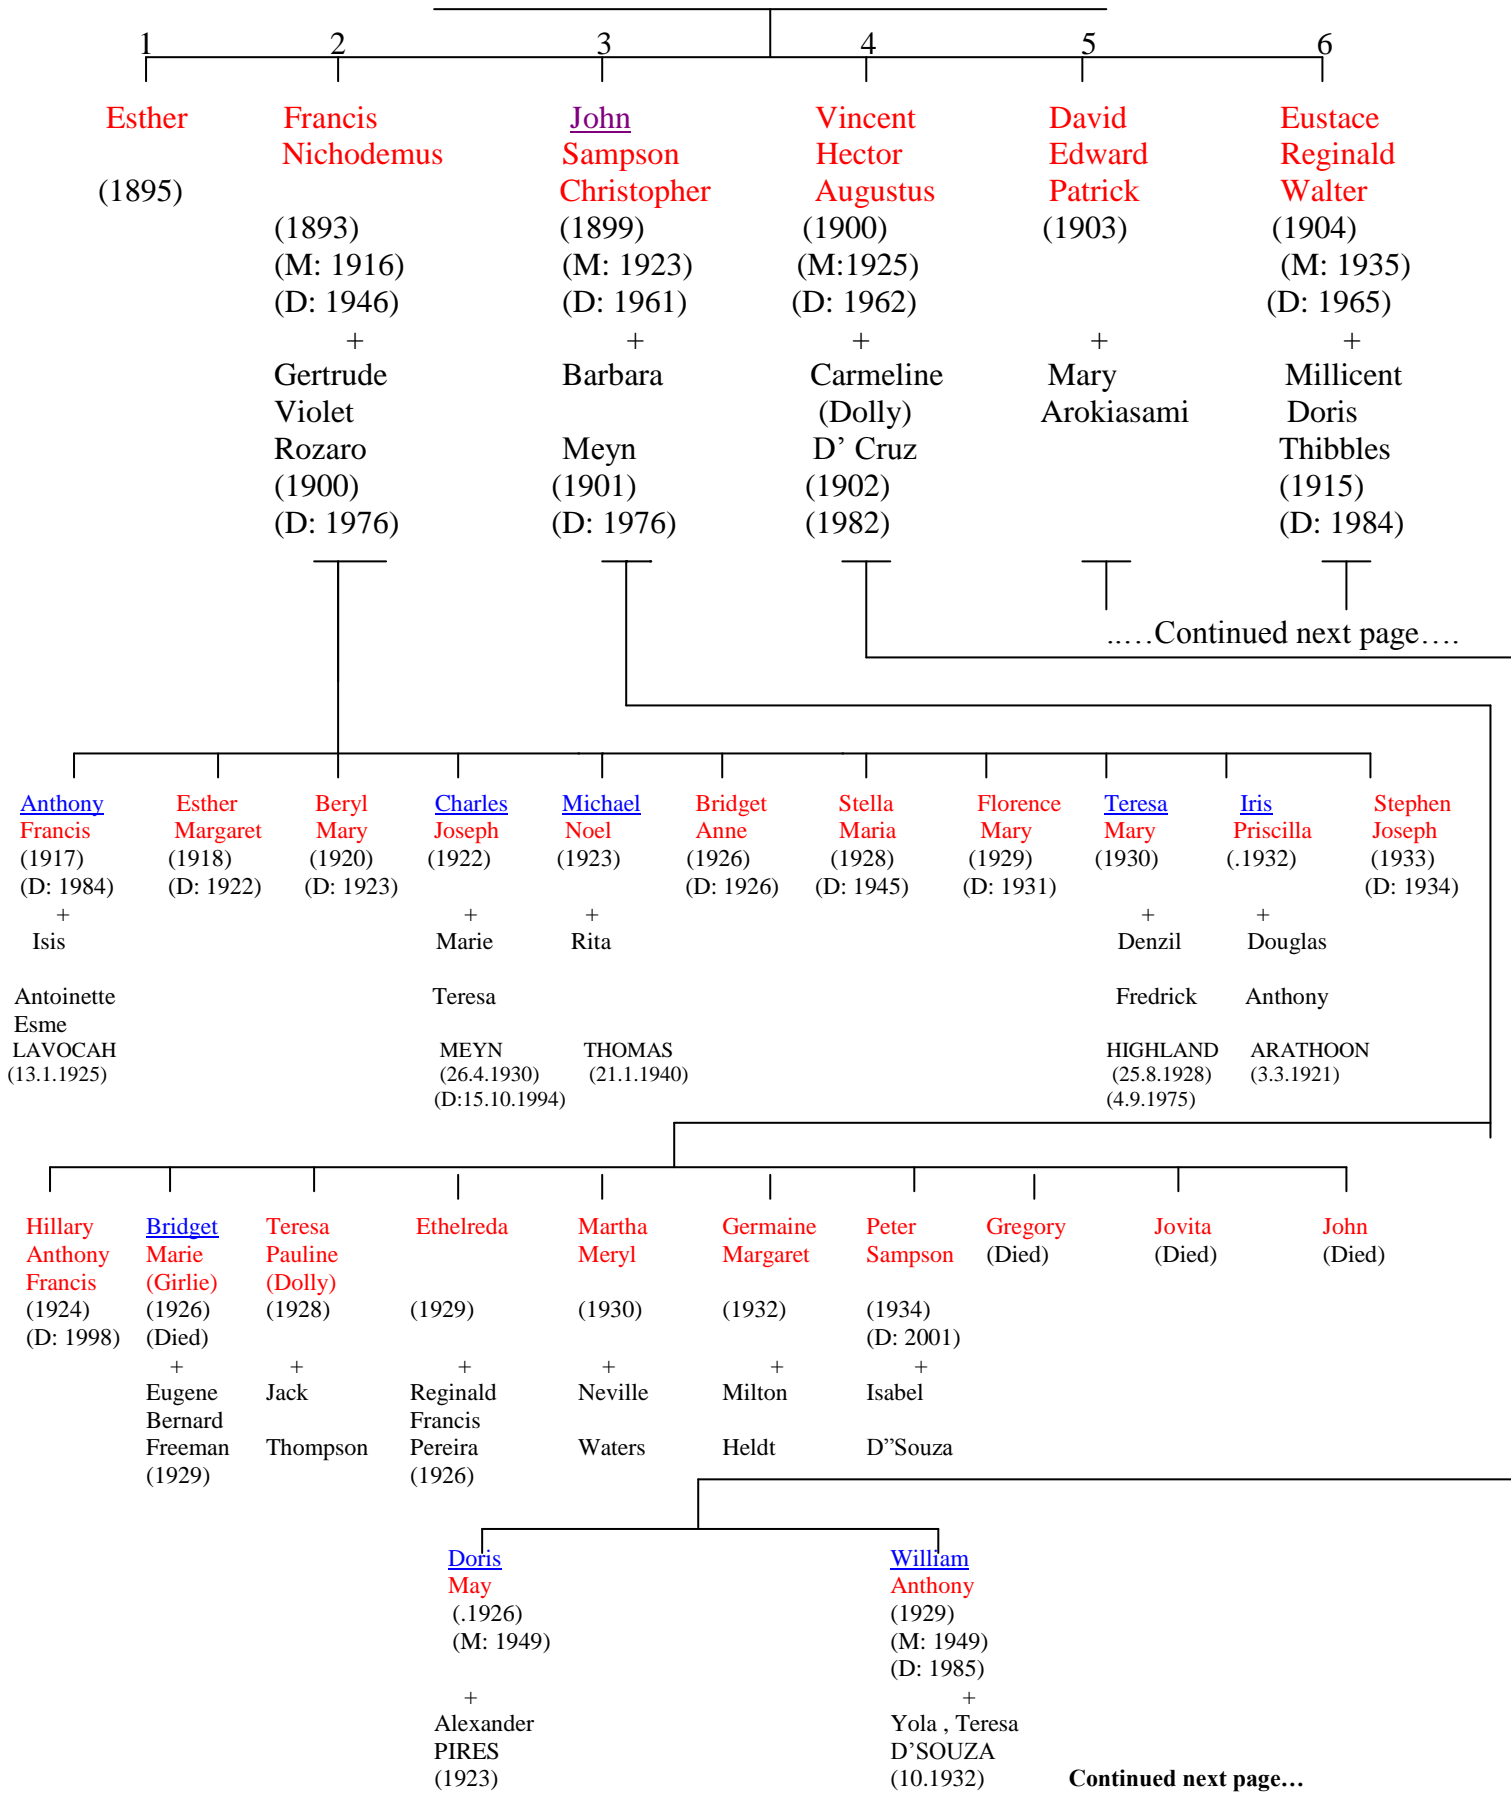

Continued...

Stephen Rebello + Cecilia Santos

Stephen Rebello + Cecelia Santos (continued)

Stephen Rebello + Cecelia Santos (continued)

Peter Rebello + Roufena Poppen

(B: 1854)

Francis Rebello + Bridget Agnes Cardoza
B: 1852 D: 1928