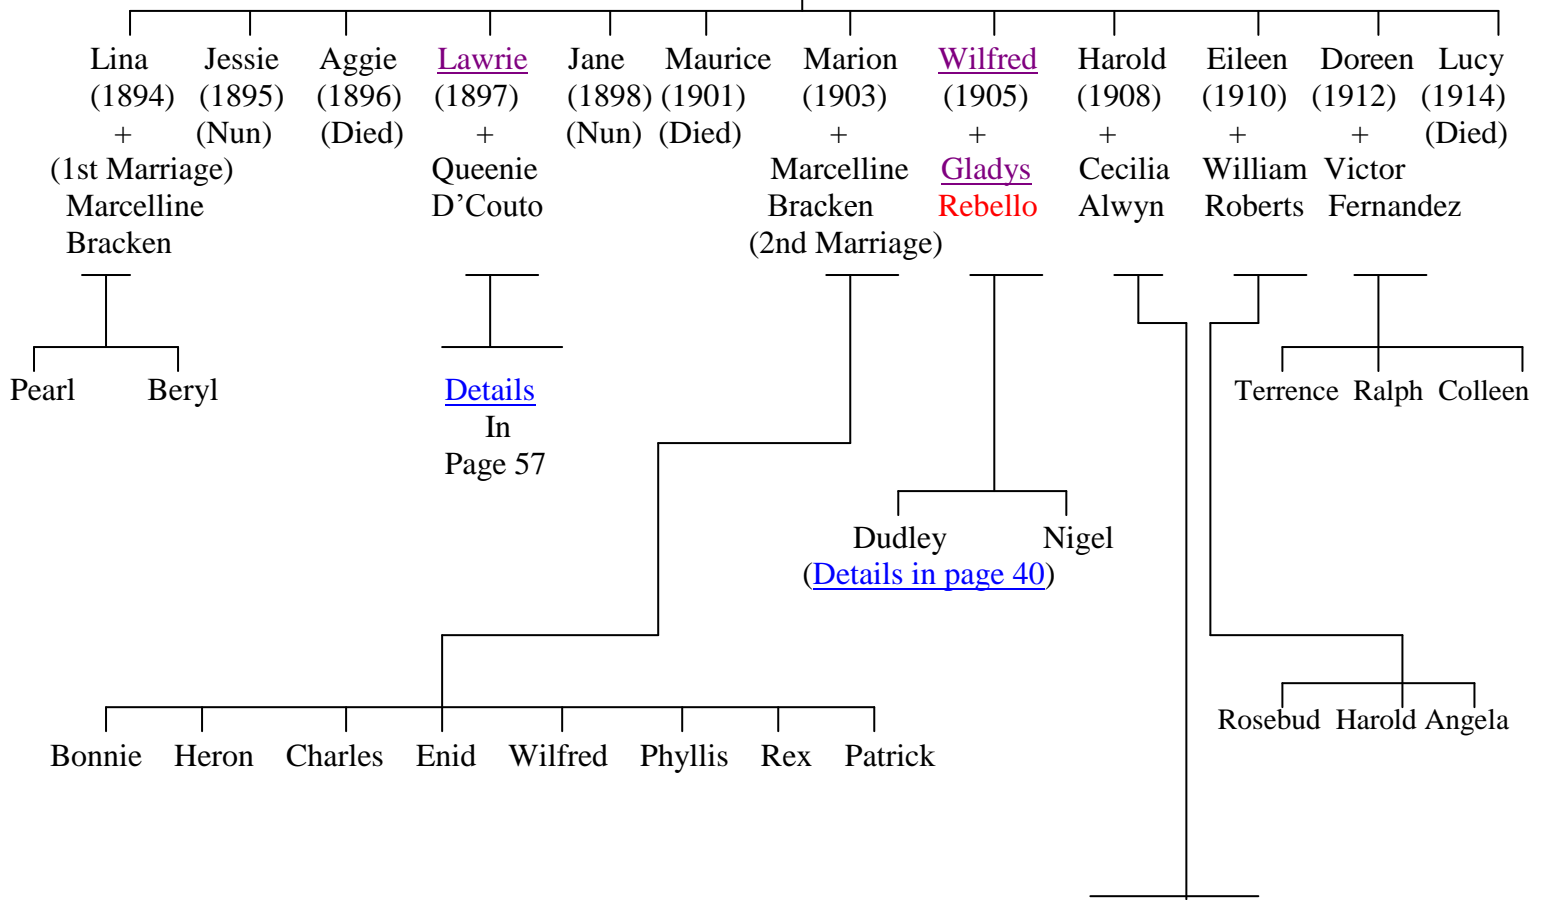

+

Walter Rozario

Walter
(1903)

Bernard Rebello + **Philomena Noronha**
 (1862)

Gilbert Anthony Meyn + Pauline Rebello

Continued next page.....

Gilbert Anthony Meyn + Pauline Rebello (Continued)

Beatrice (Girlie) Fernandez + Stanley Gonsalvez

Leander Rebello
(Born: 1860)

+

Agnes Dias
(Born: 1878)

Louisiana (Lucy) Rebello +
(Born:1870)

Charles Fernandez
(Born:1859)

12 Children
 Details In
[Pages 24 and 25](#)

[Details](#)
 In
 Page 57

Dudley Nigel
[\(Details in page 40\)](#)

Alexander Joseph Rebello

Born: 1886

Gertrude Annette Correya

Born: 1893

Pearl Teresa
 (1925)
 (M:1948)
 +
 Malcolm Cyril Heldt
 (1916)
 (D:1992)

Greta Daisy
 (1929)
 +
 Dennis Noel Heldt
 (1921)
 (1931)

Thelma Hyacinth
 (1933)
 (M:1956)
 (D:2001)
 +
 Reginald Barry, Anthony Parker