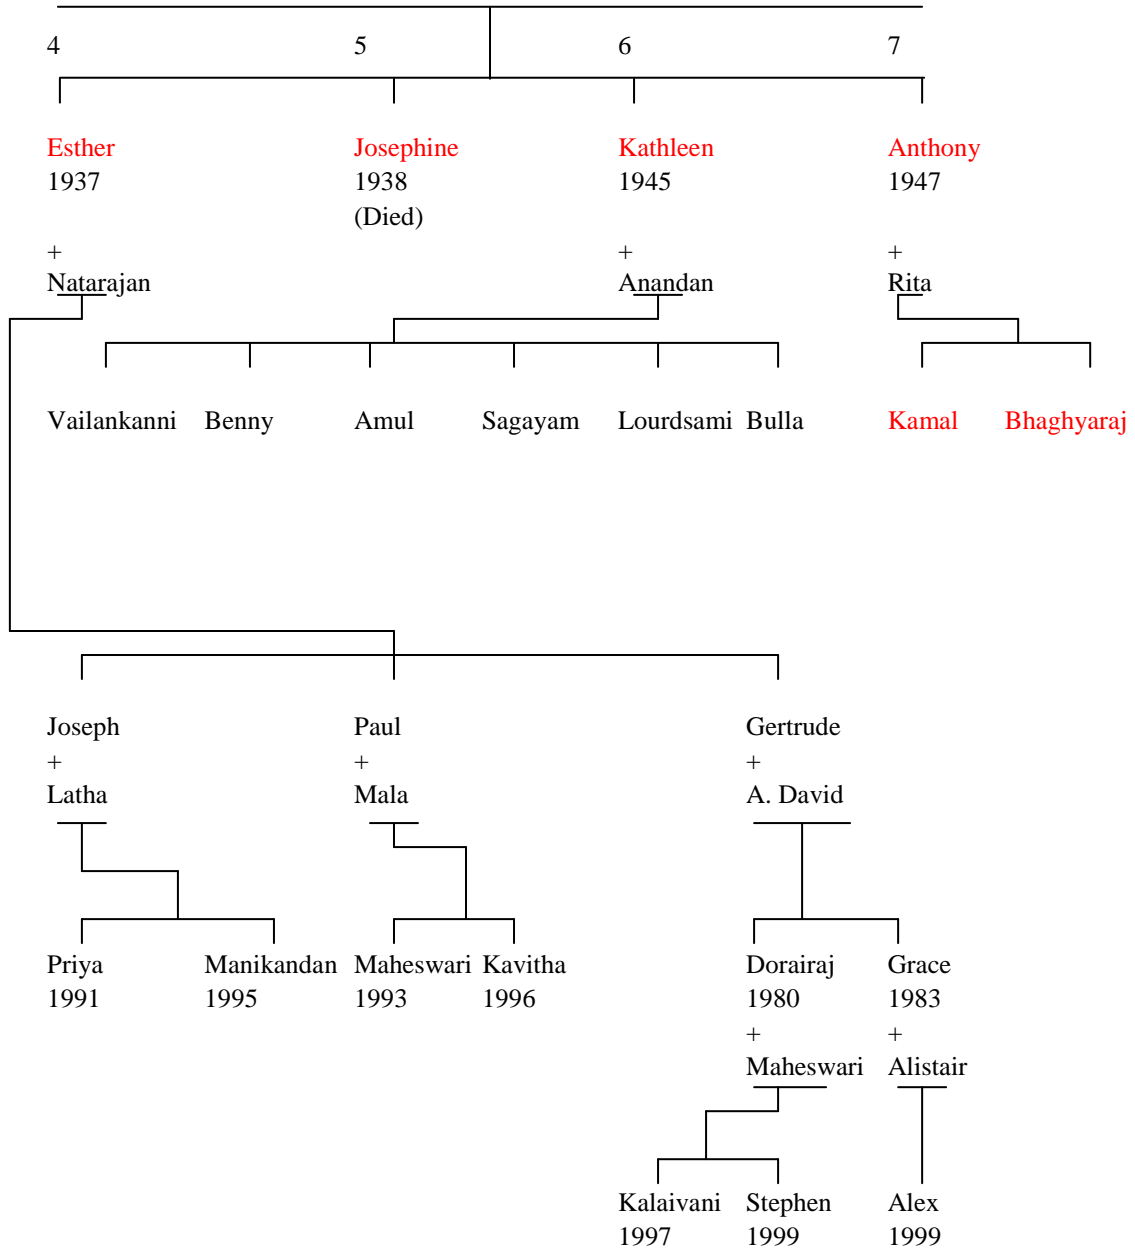

(Born: 1903)

(Born: 1909)

David Edward Patrick Rebello + Mary Arokiasami

(Born: 1903)

(Born: 1909)

Eustace Reginald Walter Rebelo + Millicent Doris Thibbles

(Born:1904) – (Died:1965)

(Born:1915) – (Died:1984)