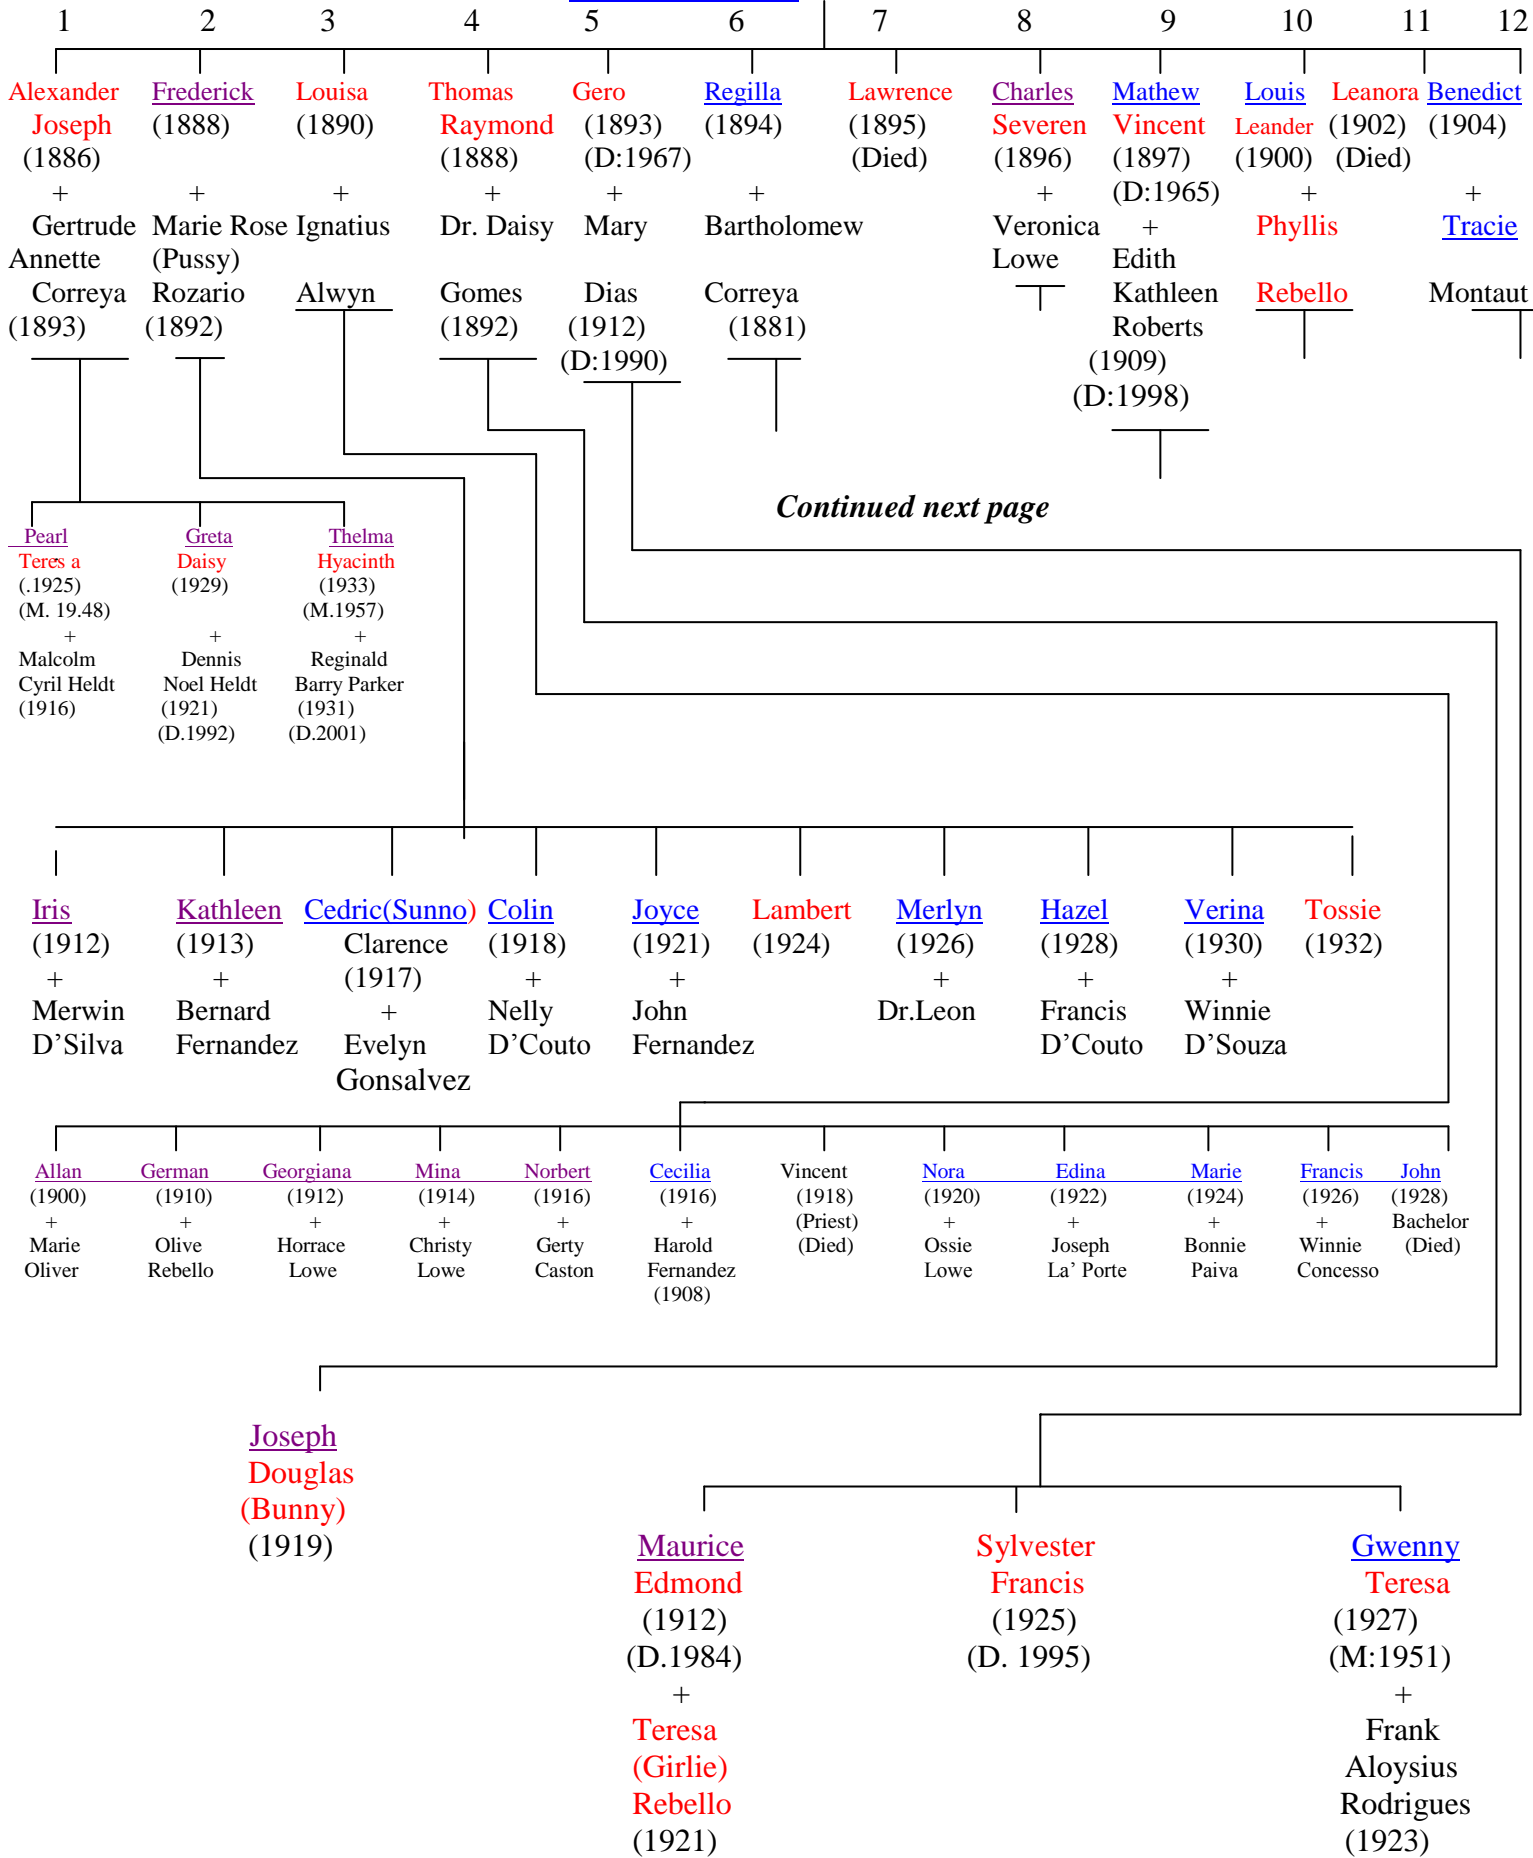

Stephen Rebello + Cecilia Santos