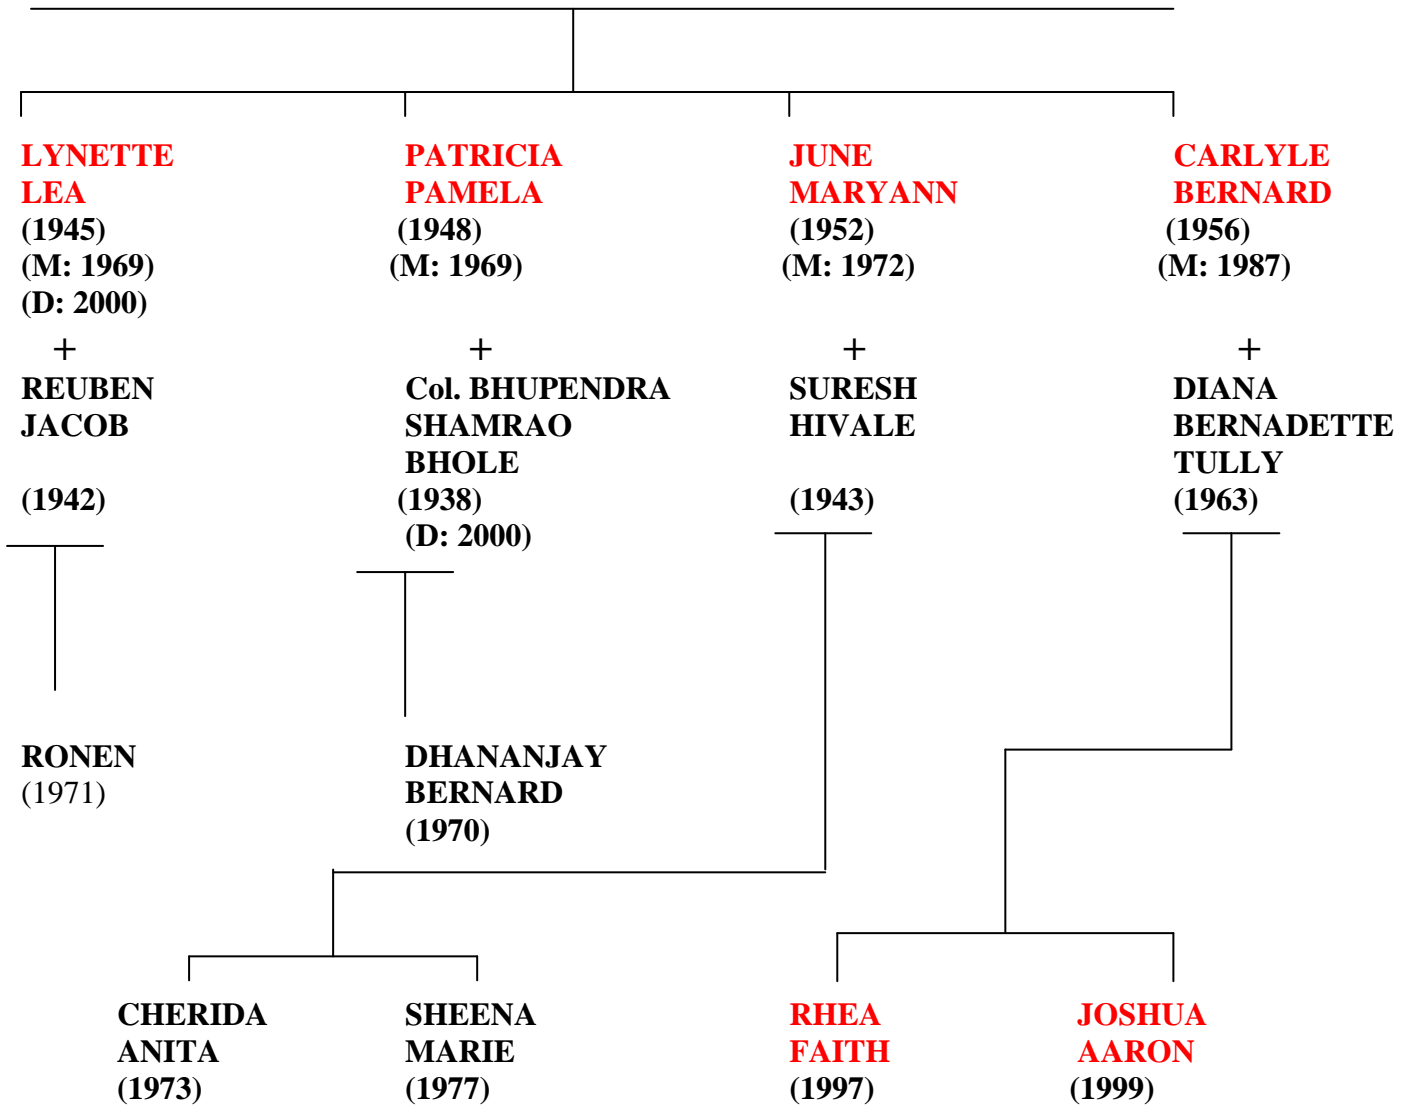

Married: 30.12.1933

Francis Nichodemus Rebello + Gertrude Violet Rozaro

(B: 1893) (D: 1946)

(B: 1900) (D: 1976)

Married : (1916)

ANTHONY FRANCIS REBELLO + **ISIS ANTOINETTE ESME LAVOCAH**
(Born: 1917 Died: 1984) (Born: 1925)
(Married: 1943)