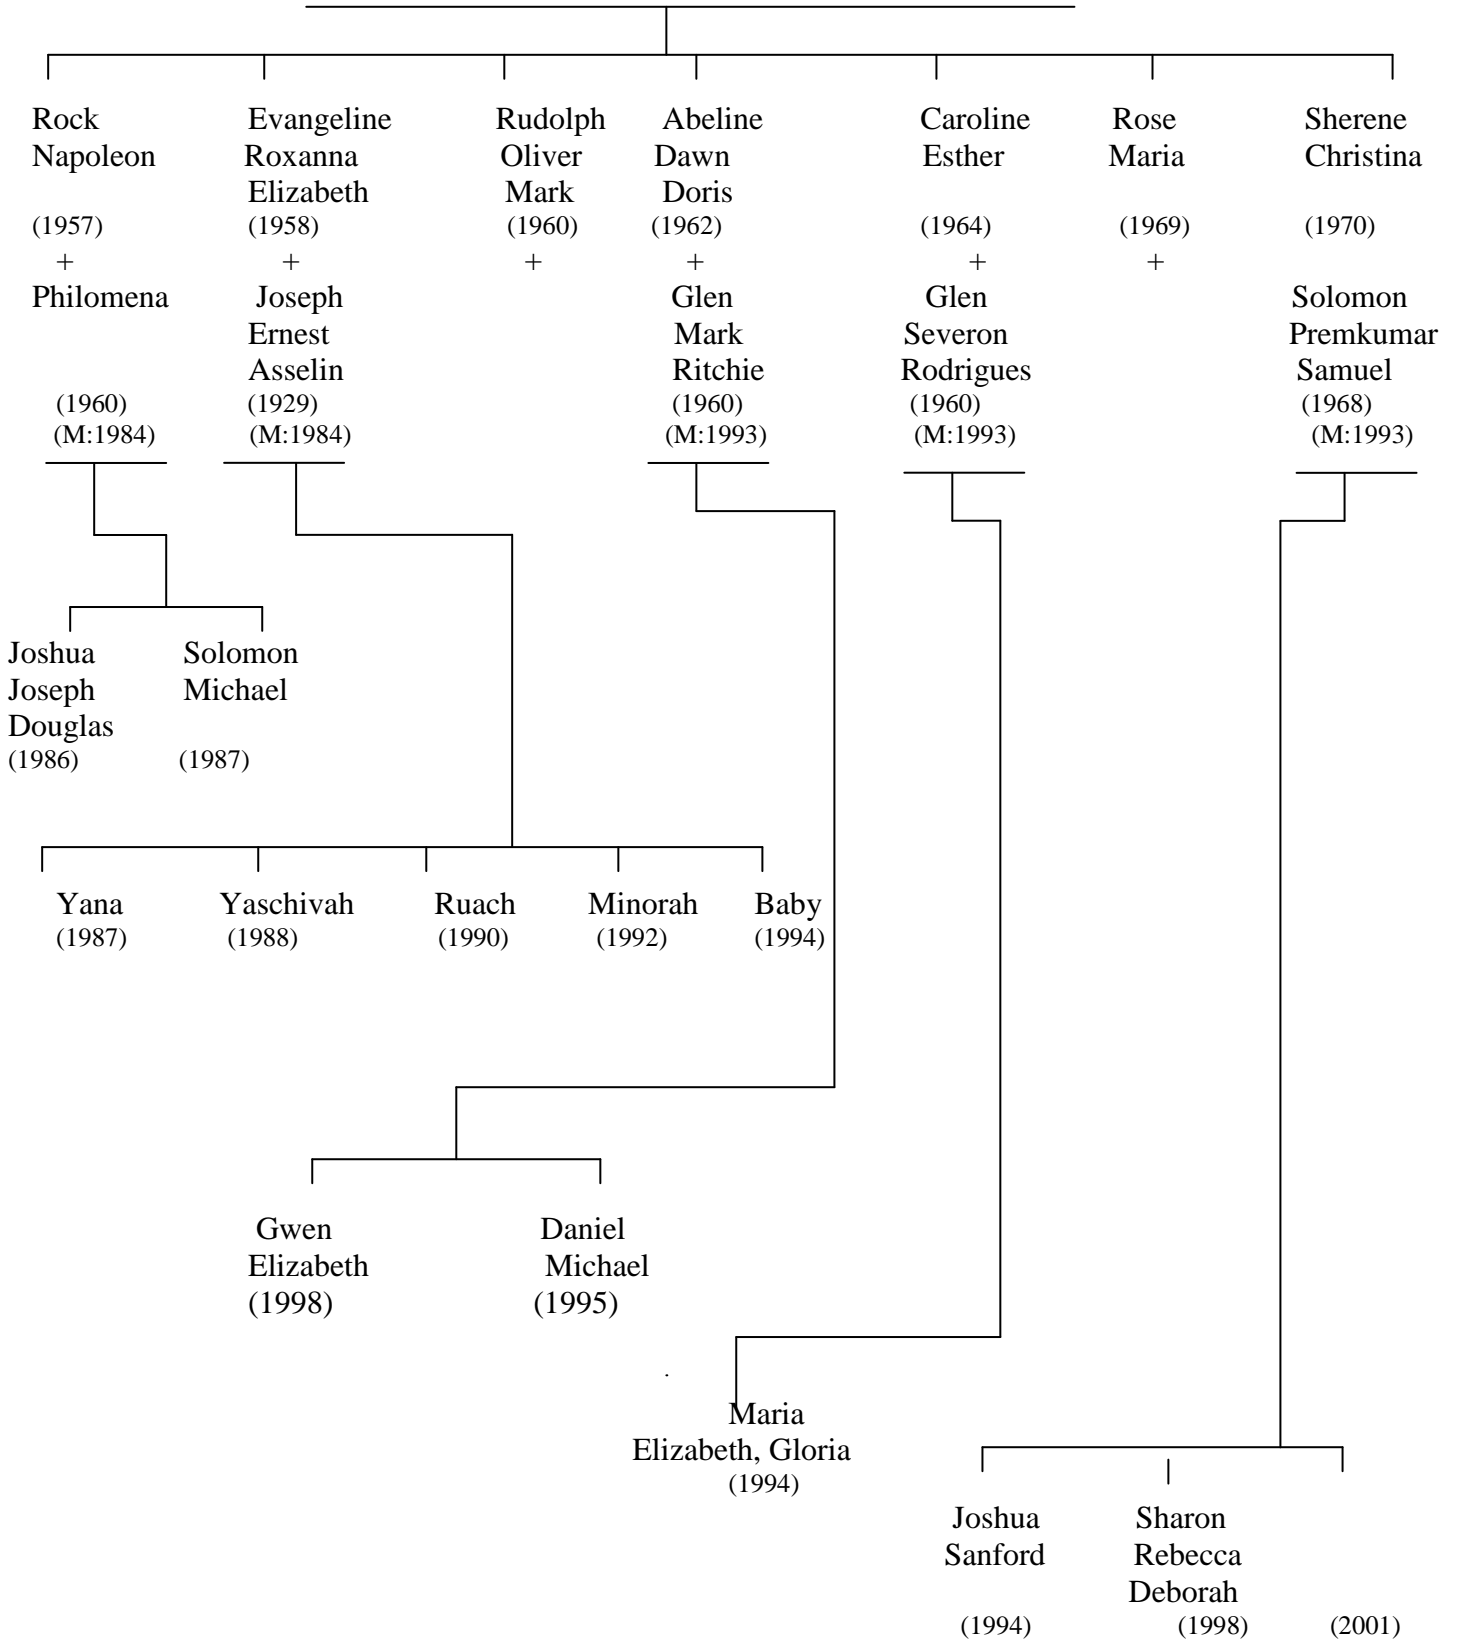

Eustace Reginald Walter Rebello + **Millicent Doris Thibbles.**
(Born:1904—Died :.1965) (Born:1915—Died:1984)
Married : 1935

Douglas Sanford Santineer + Stella Maria Rebello

(B: 1931) (D: 1991)

(B:1937)

(Married: 1956)