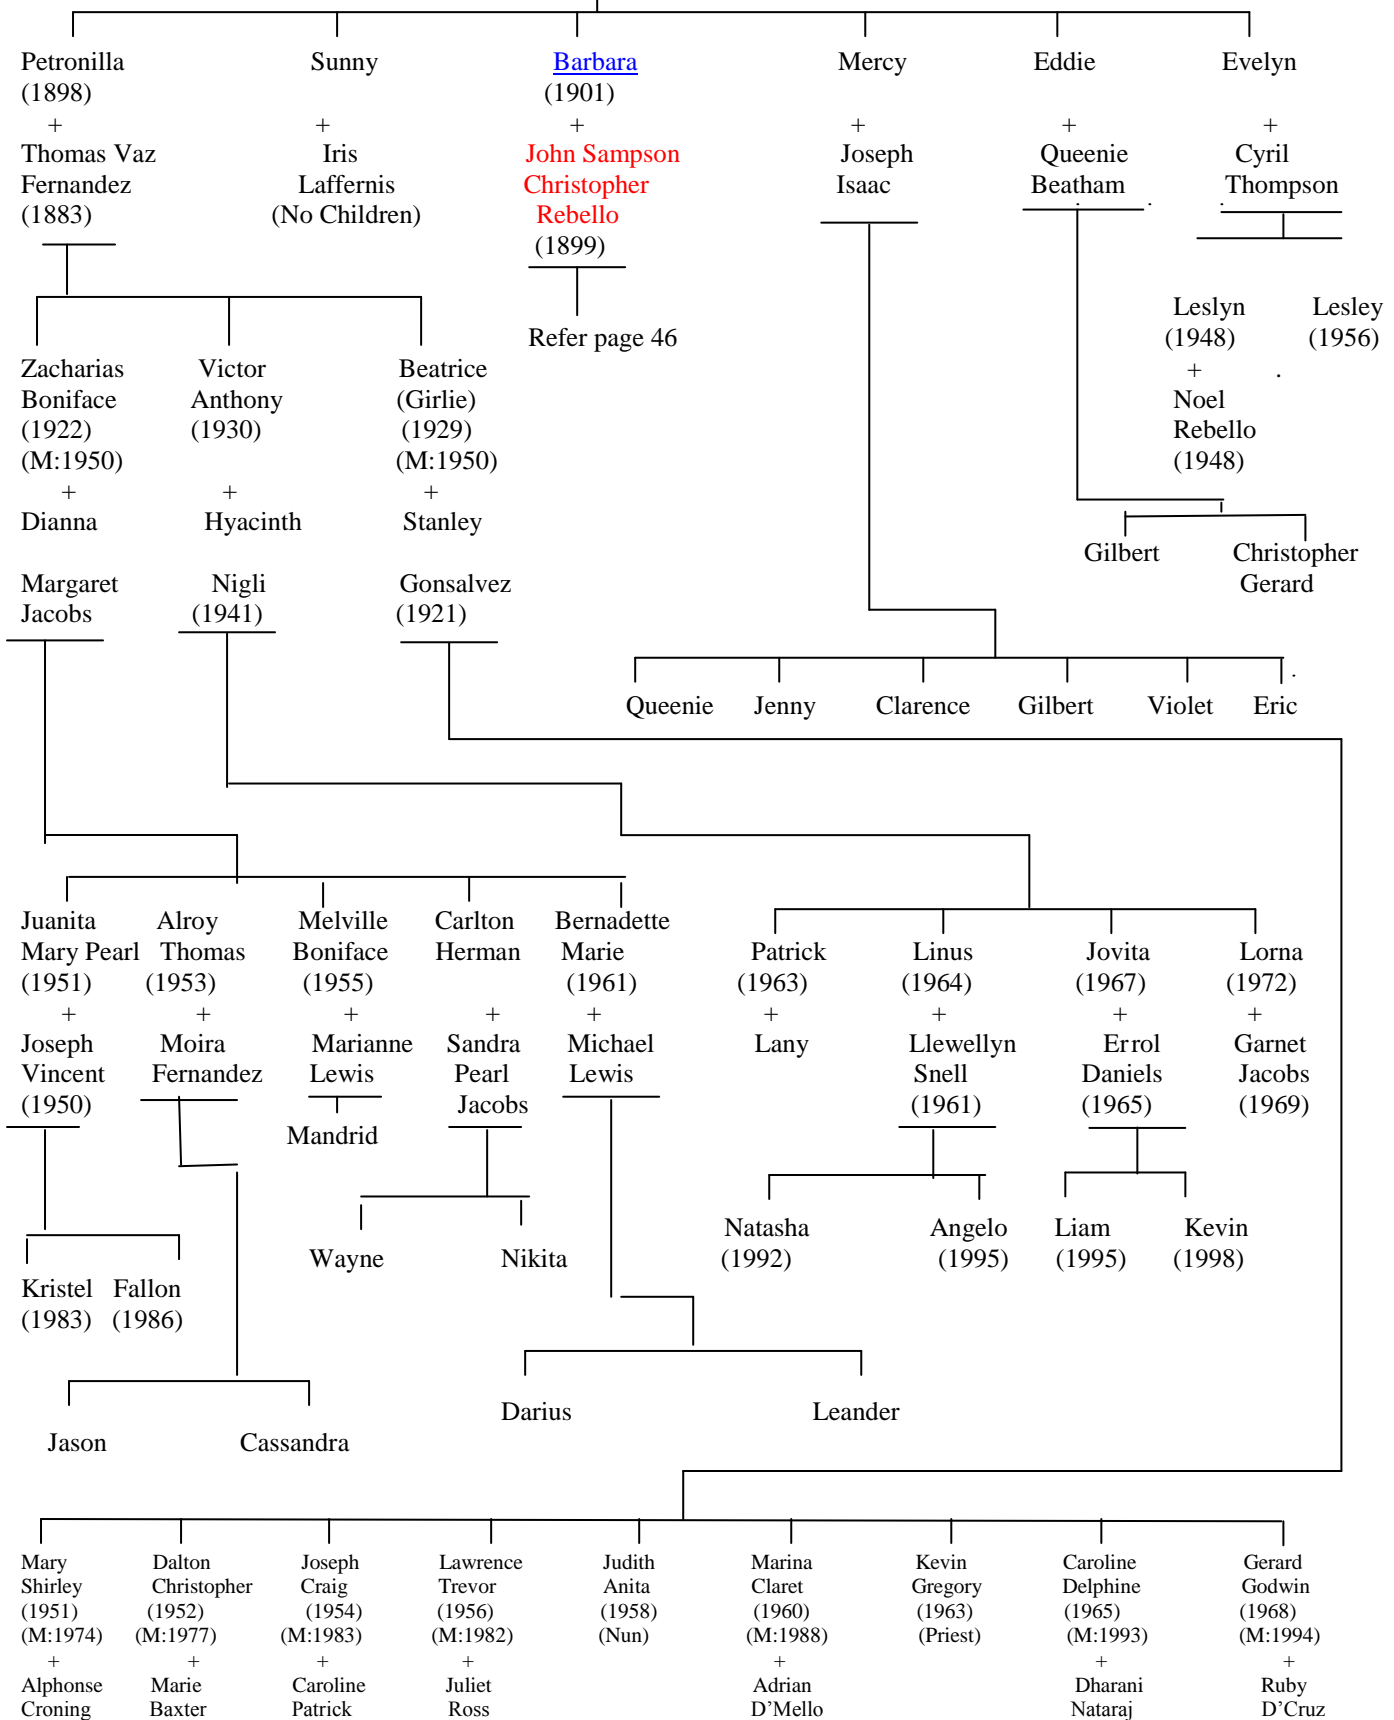

Viviana Rebello
(Born: 1856)

+

Cyril Noronha

Teresa Rebello
(Born: 1858)

+

Manuel Santos

1	2	3	4	5
Joe (1896)	Emma (1898)	Roman (1900)	Annie (1902)	Raymond (1904)
+ Tracy Dias	+ Benny		+ Caston	

Philomena Rebello
(Born: 1860)

+

Walter Rozario

Walter
(1903)

Bernard Rebello + **Philomena Noronha**
 (1862)

Gilbert Anthony Meyn + Pauline Rebello

Continued next page.....

Gilbert Anthony Meyn + Pauline Rebello (Continued)

Beatrice (Girlie) Fernandez + Stanley Gonsalvez