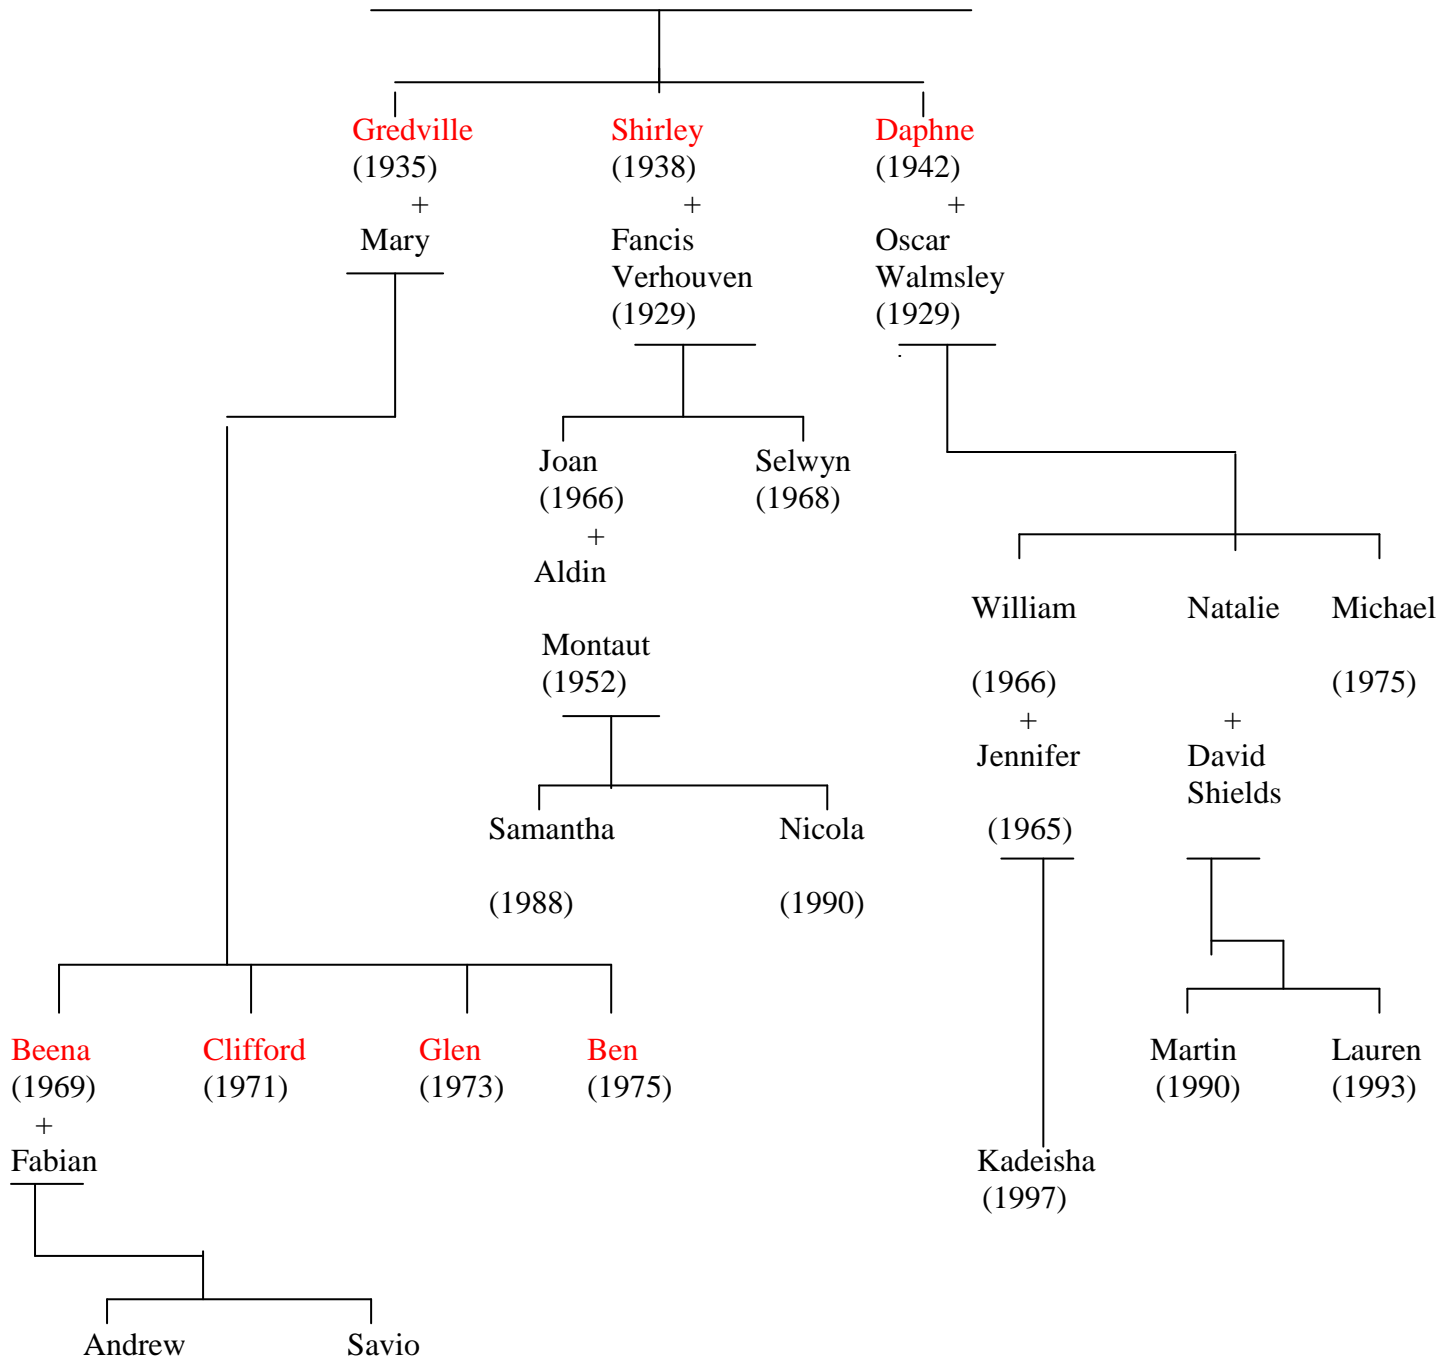

Benedict Rebello + Tracie Montaut

Born: 1904

Born: 1918