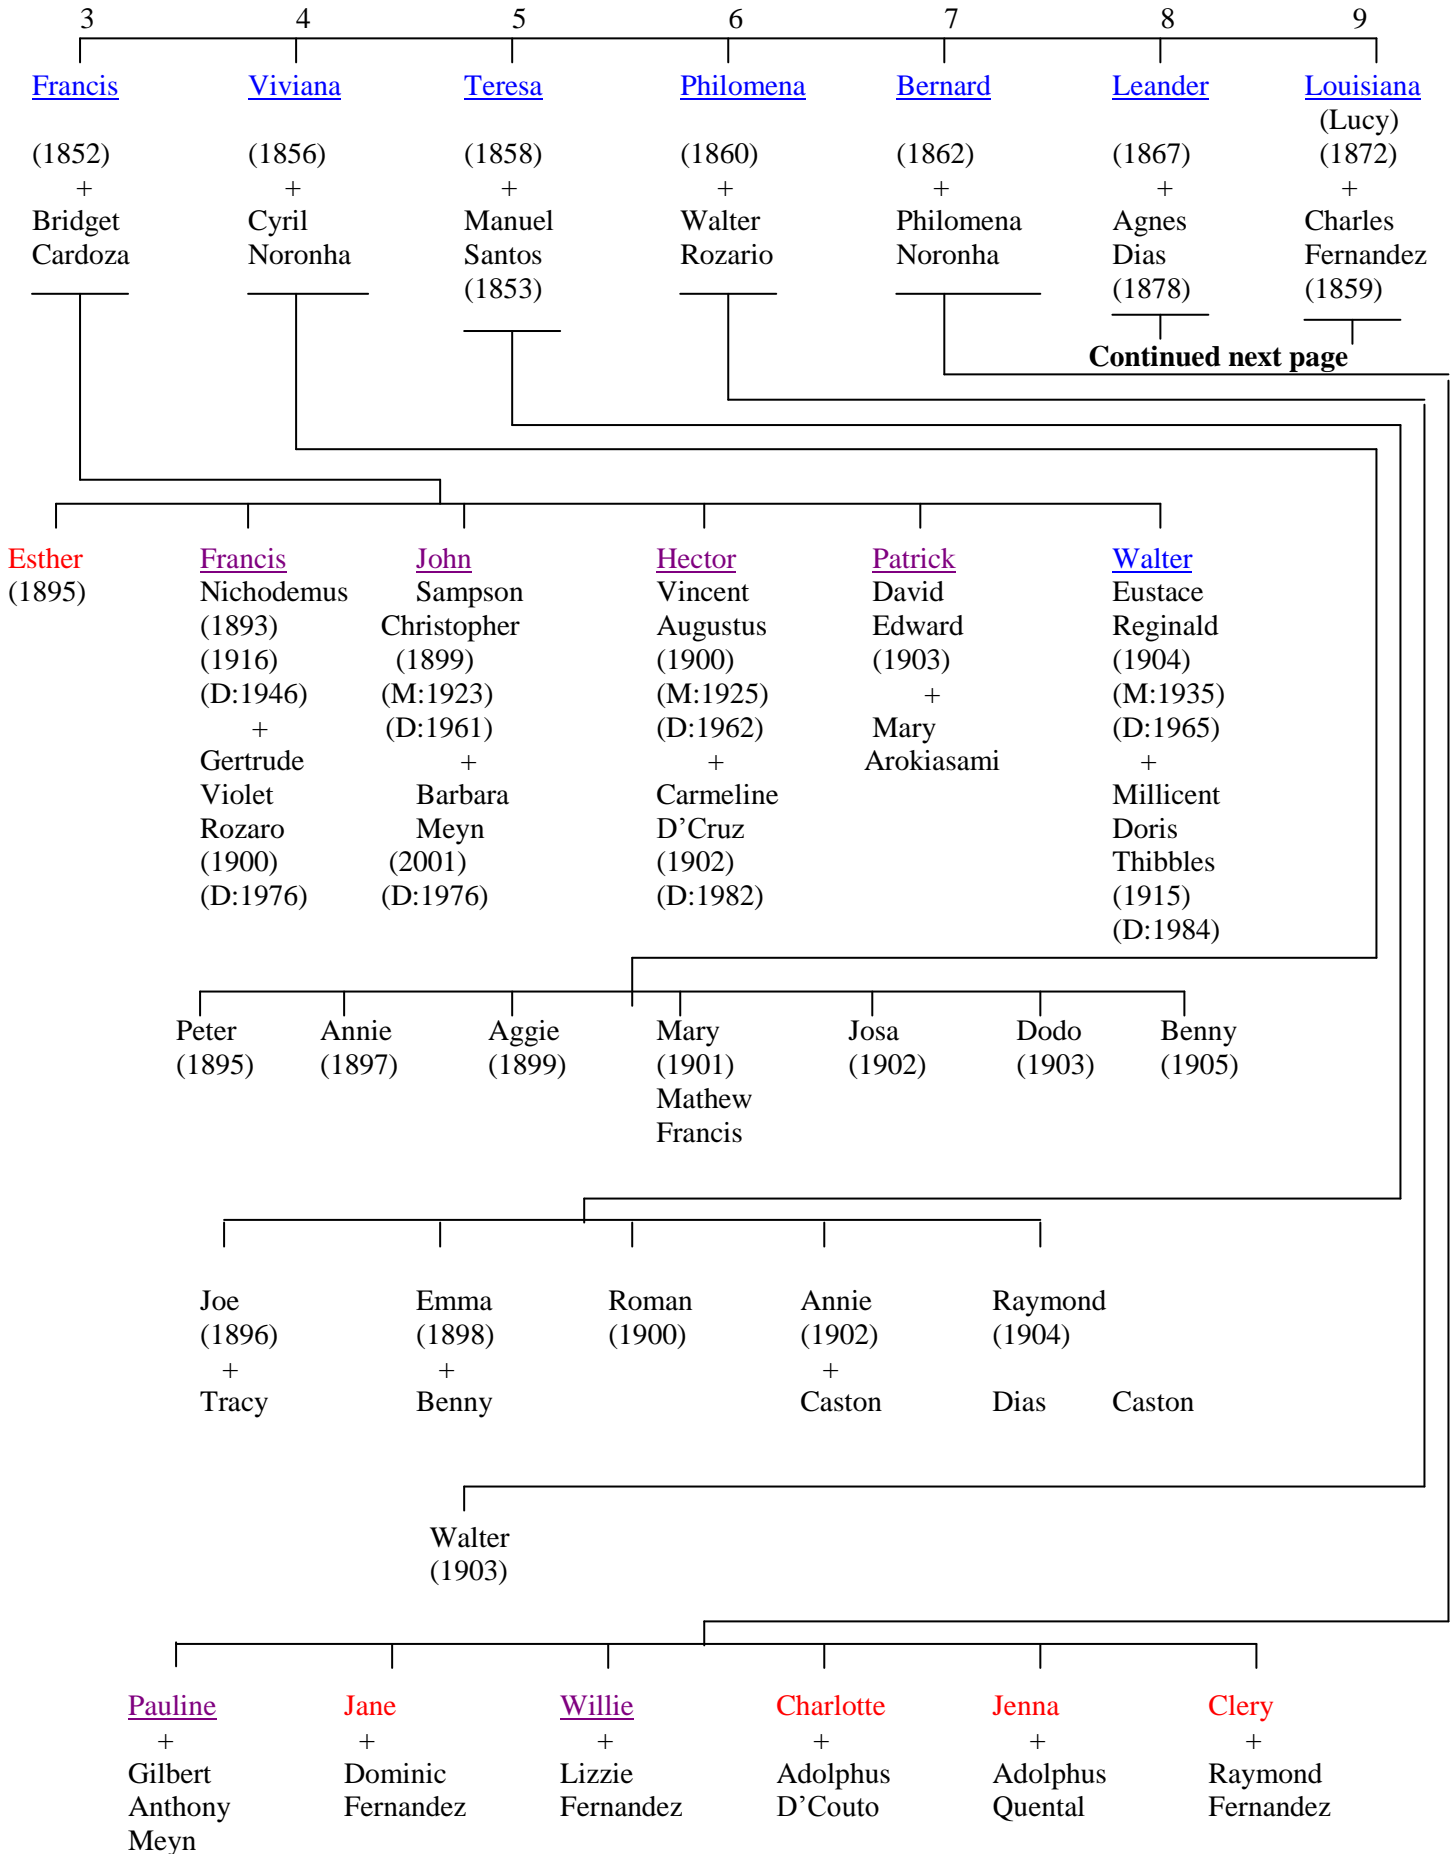

REBELLO FAMILY TREE

Dominic Matthew Noranho

(B: 1876) (D: 1934)

+

Grace Mary Fernandez

(B: 1888) (D: 1920)

Married 1907

Continued next page