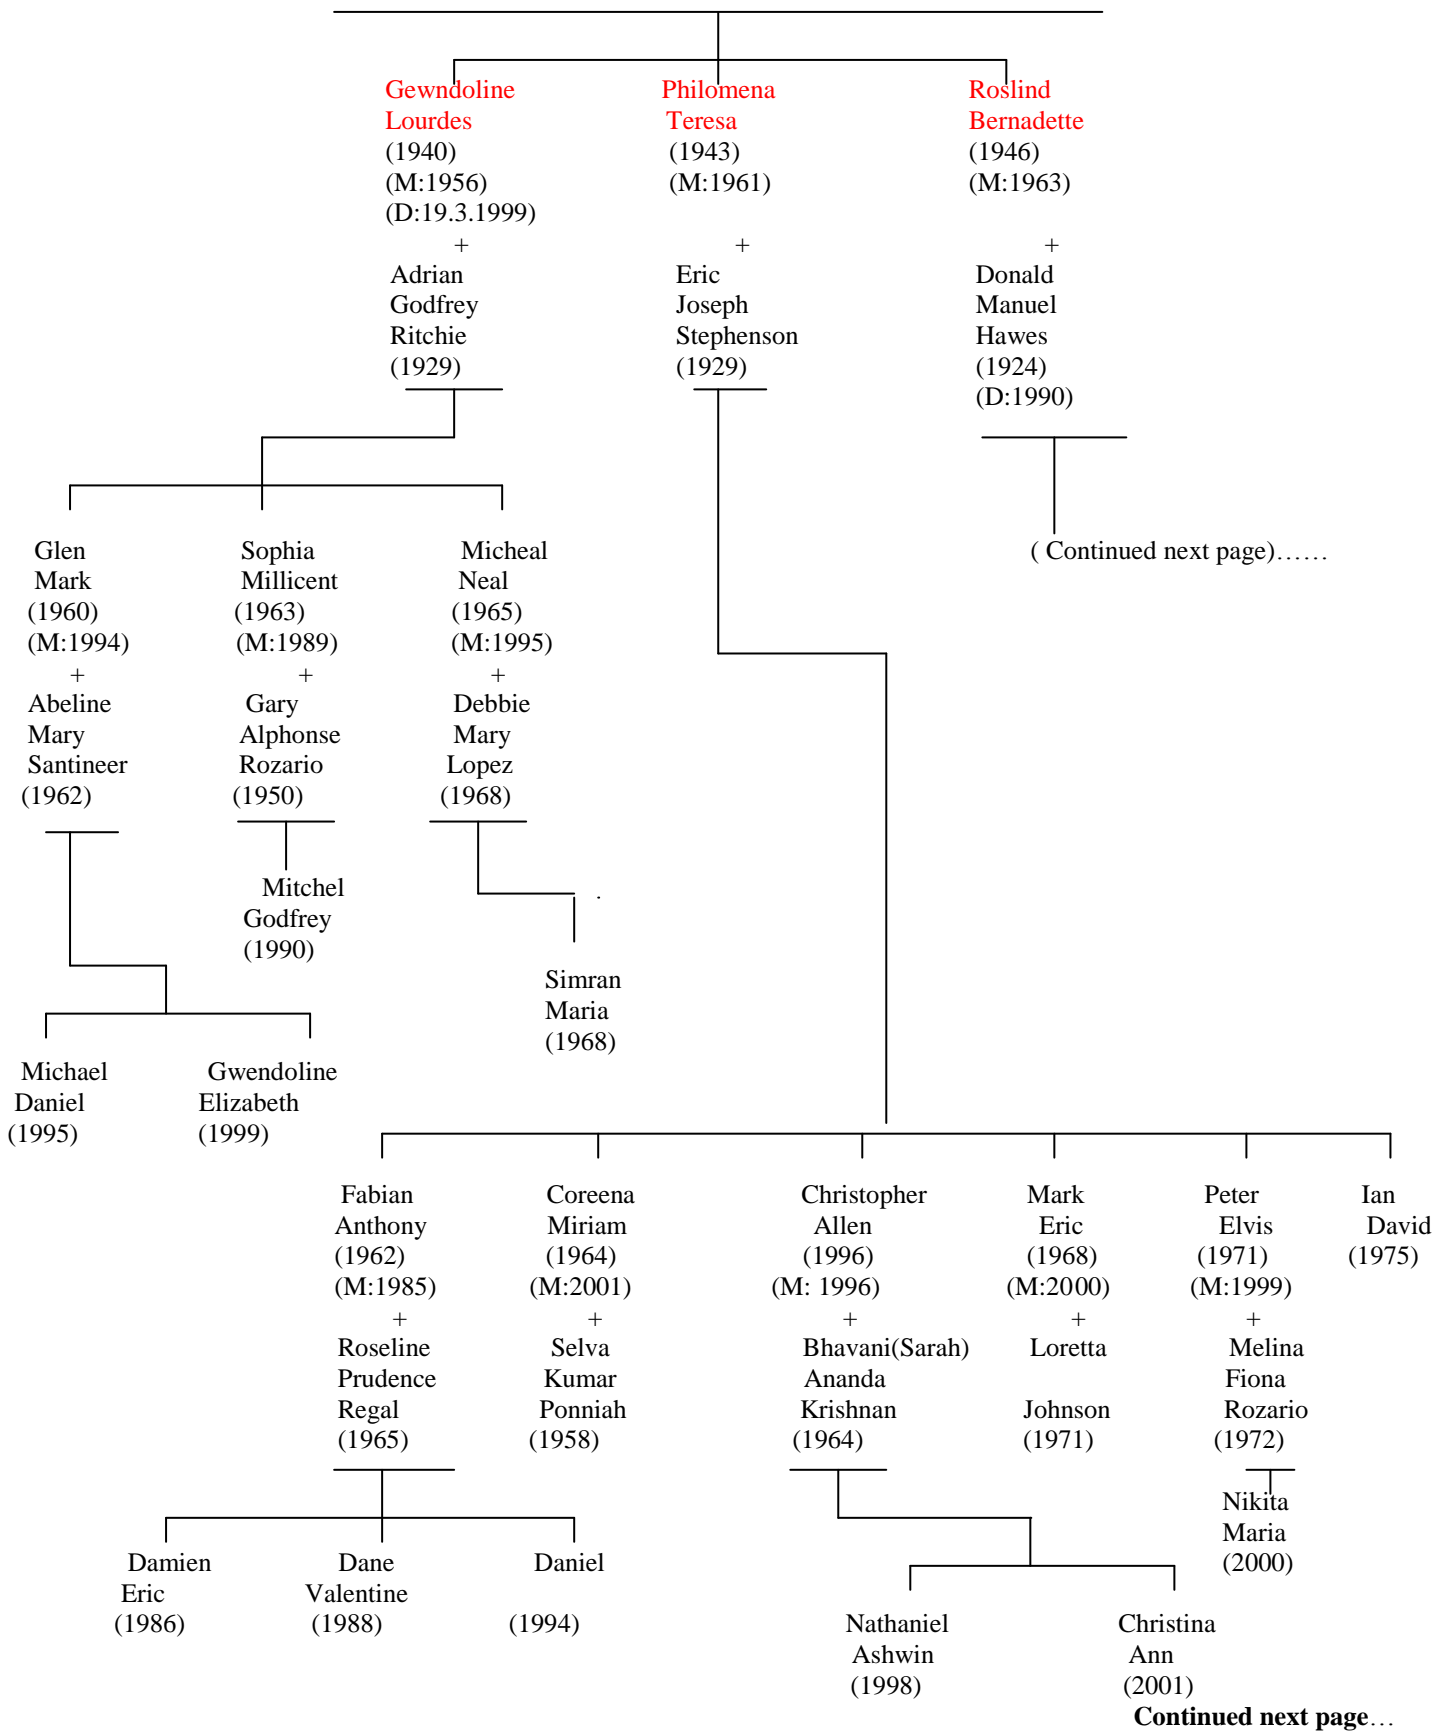

Eustace Reginald Walter Rebello + Millicent Doris Thibbles

(Born:..1904 - D:1965)

(Born:1915 – D:1984)

Married: 1935

Continued next page...