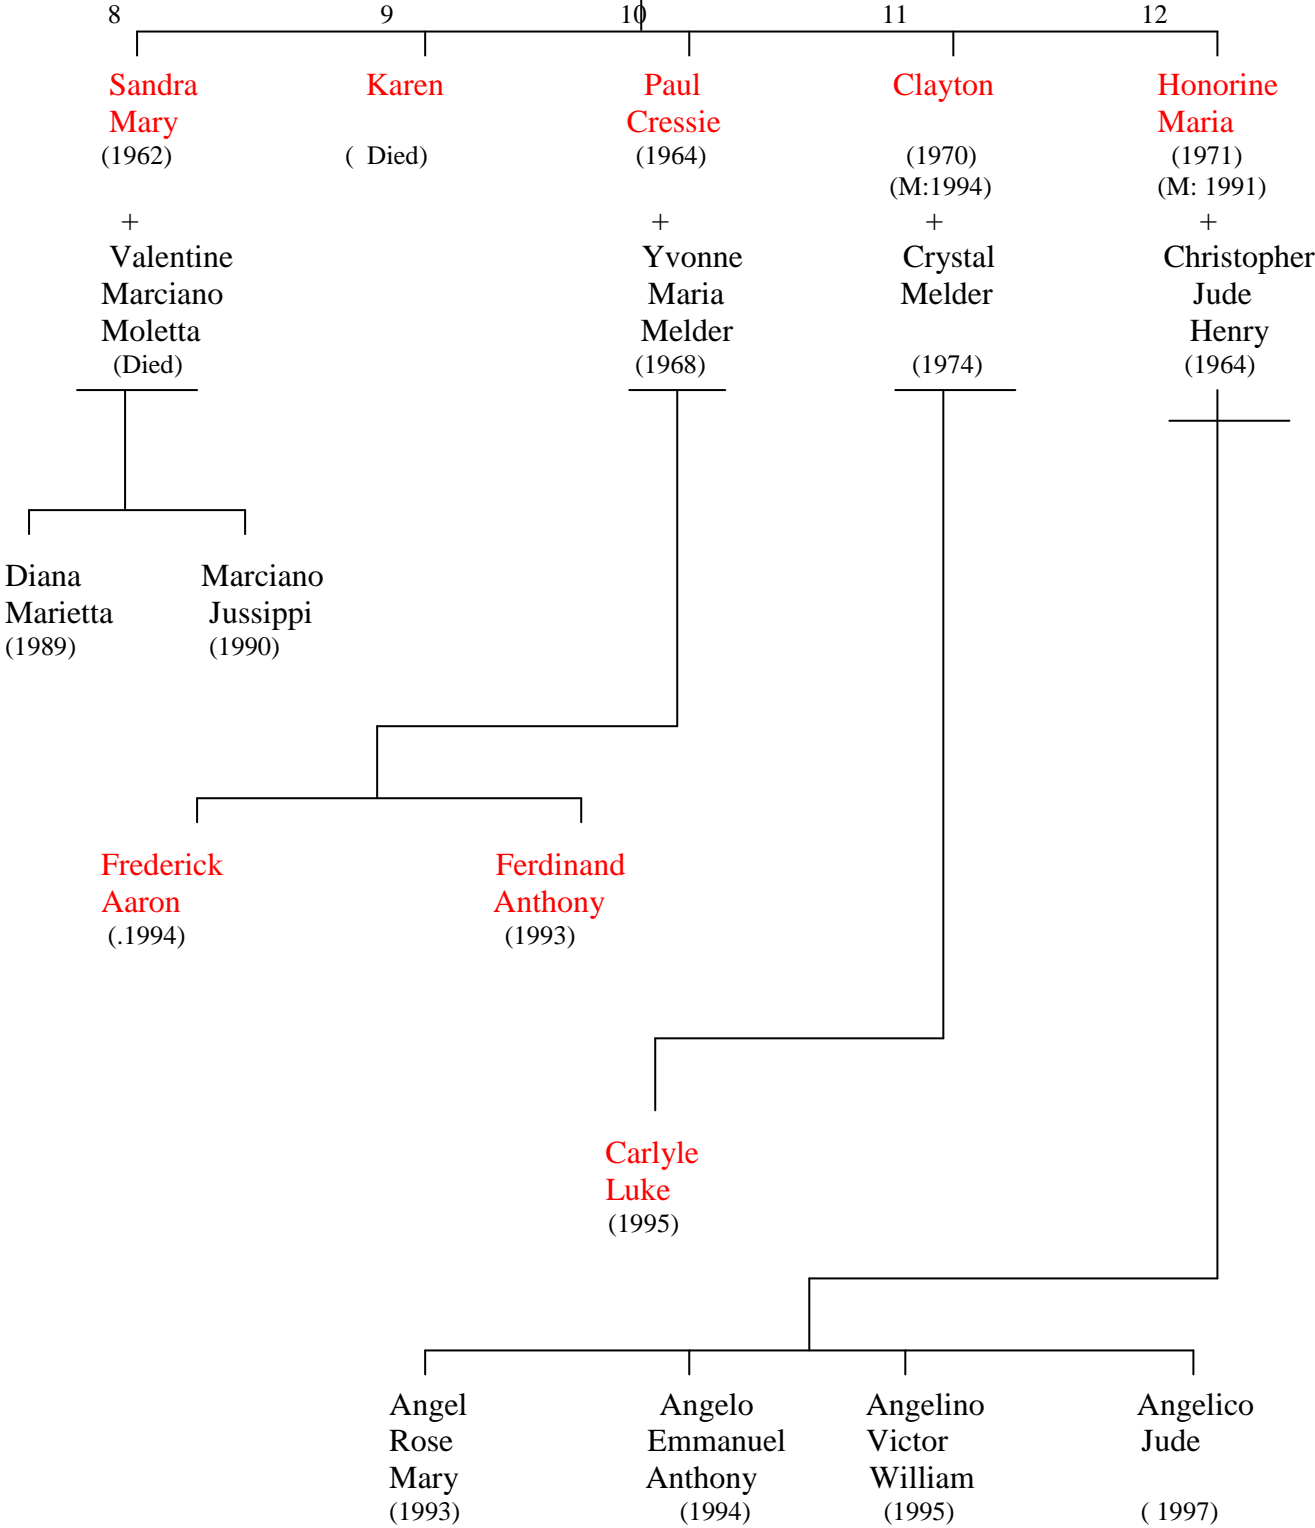

(Born :1902) (Died: 1982)

(Married:1925)

Continued next page....

Hector Vincent Augustus Rebello + **Carmeline (Dolly) D’Cruz**
Born: 1900 Died: 1962 Born: 1902 Died: 1982

Married: 1925

David Edward Patrick Rebello + Mary Arokiasami

(Born: 1903)

(Born: 1909)

David Edward Patrick Rebello + Mary Arokiasami

(Born: 1903)

(Born: 1909)

Eustace Reginald Walter Rebelo + Millicent Doris Thibbles

(Born:1904) – (Died:1965)

(Born:1915) – (Died:1984)