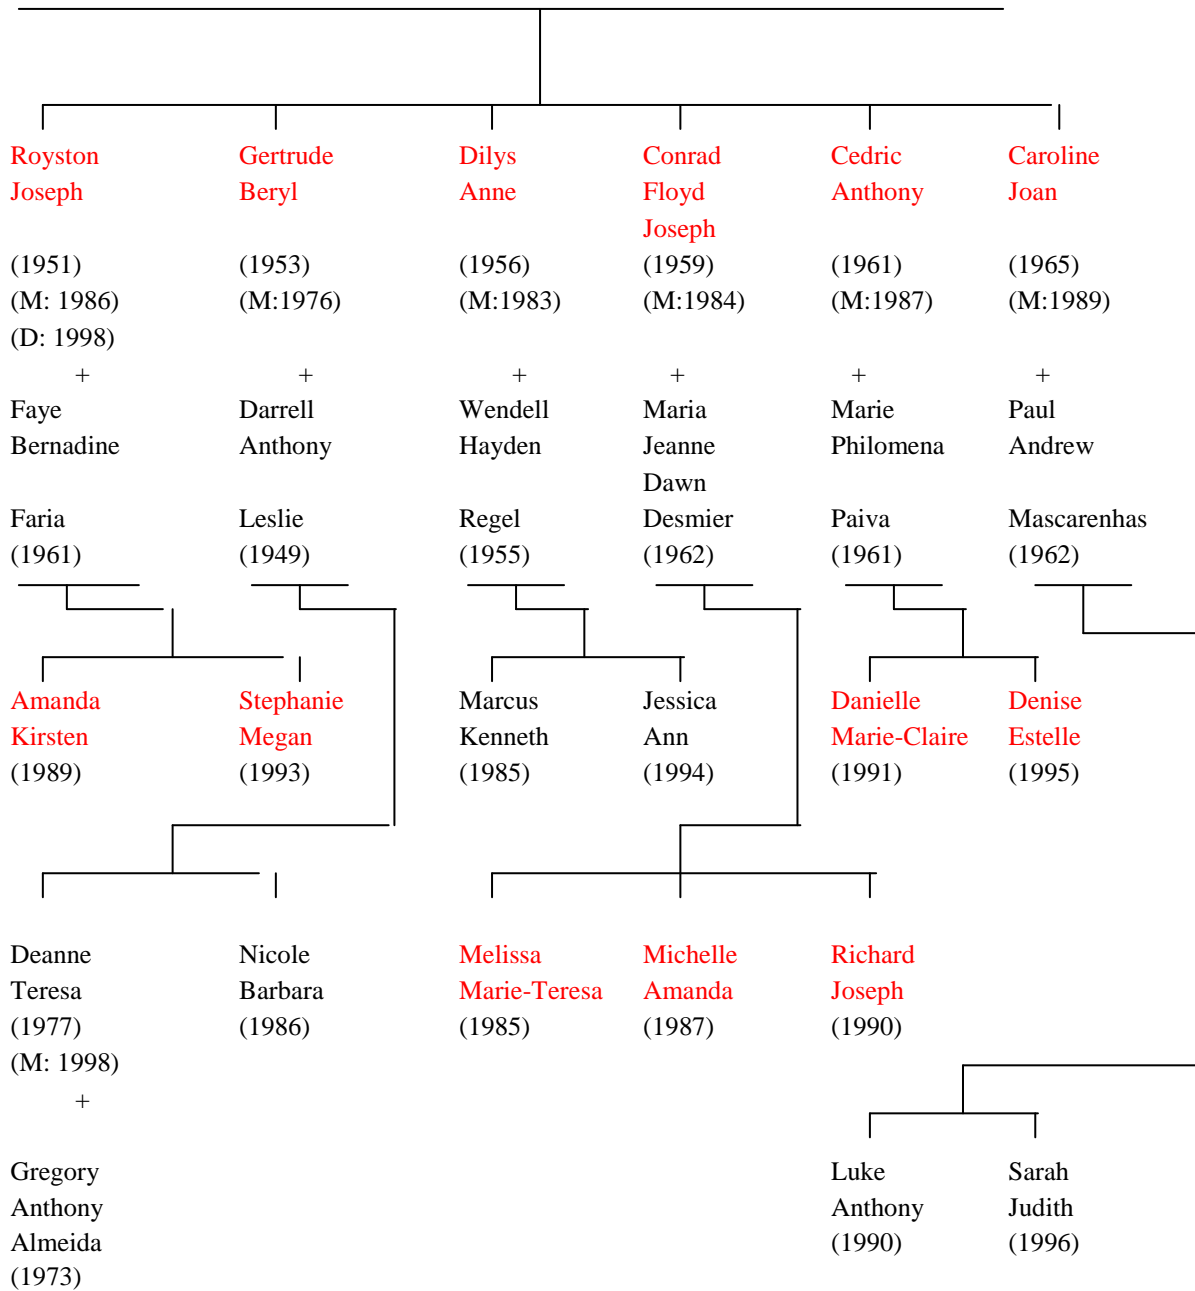

Charles Joseph Rebello +

(B:1922) (D: 2005)

Marie Teresa Meyn

(B: 1930) (D: 1994)

(Married :.1950)