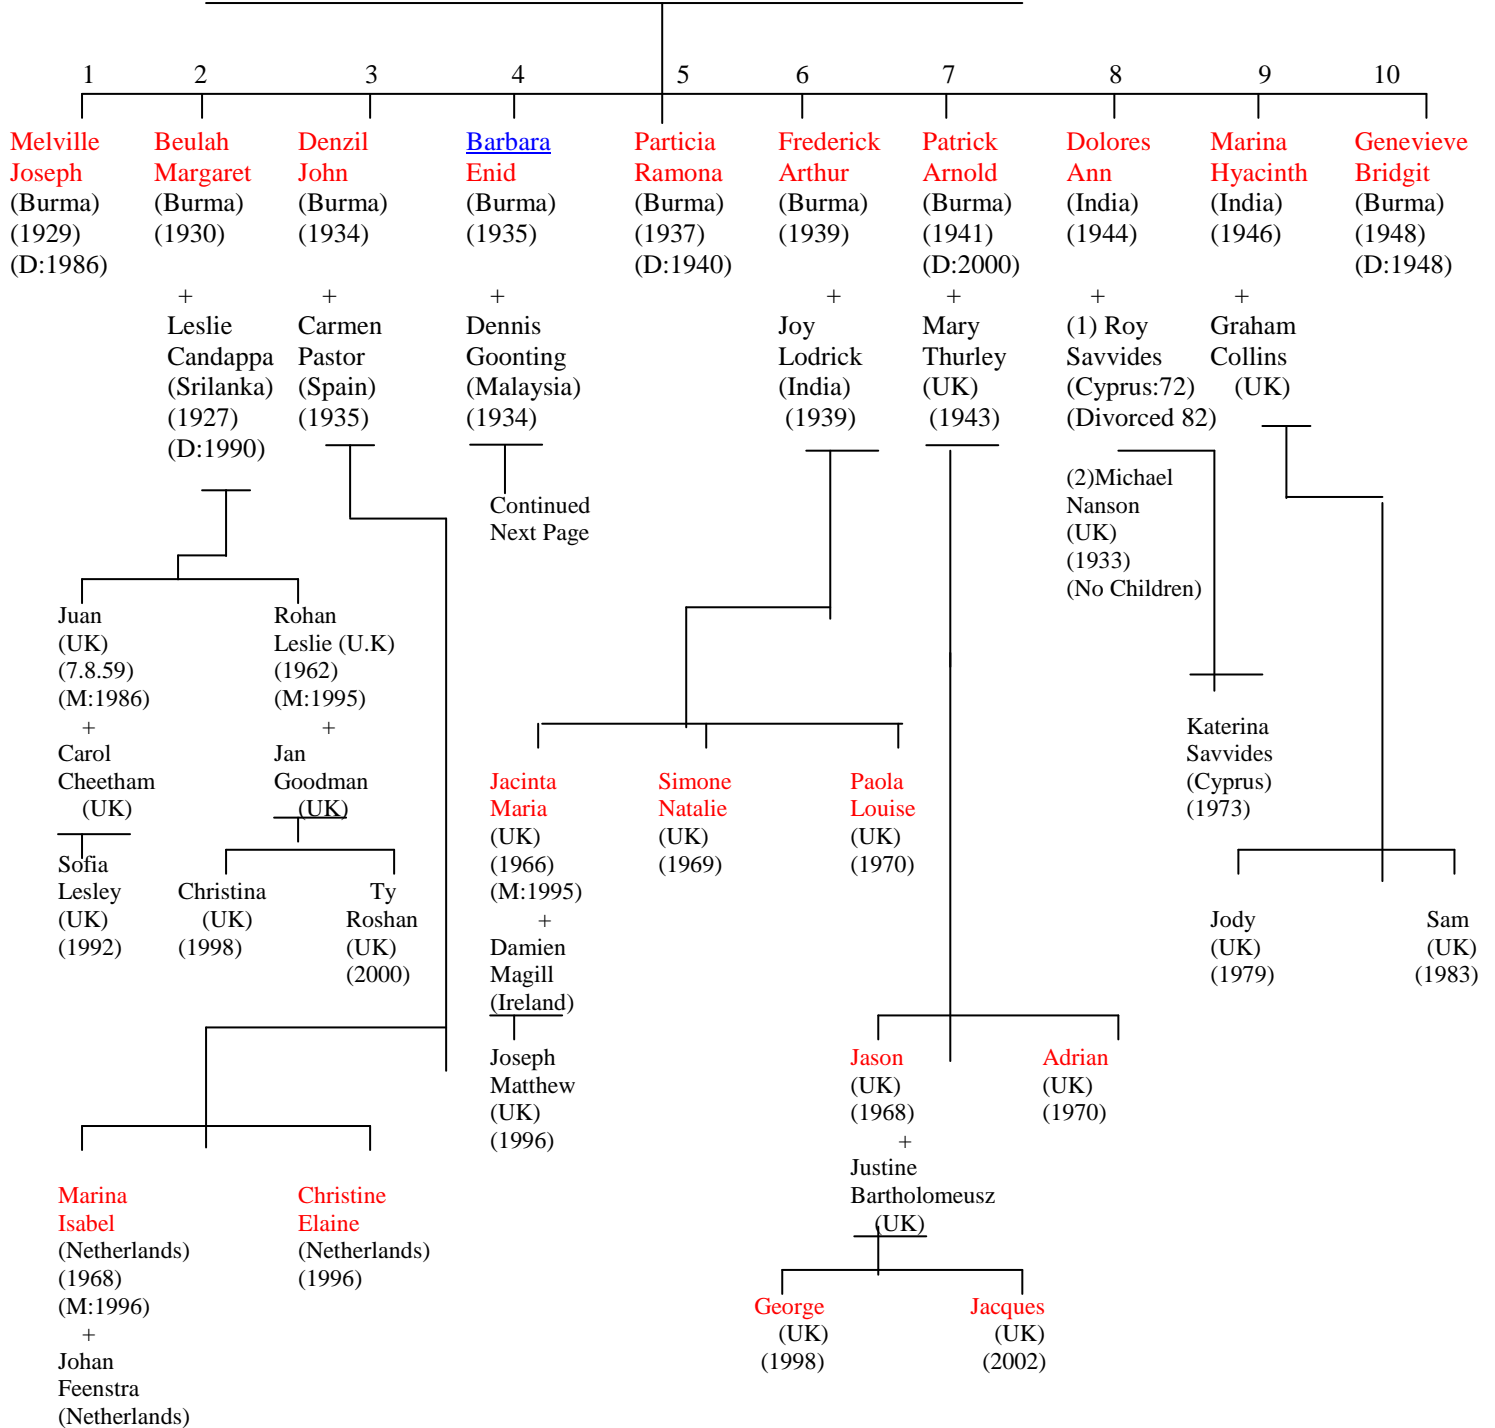

Mark

Calvin

Talia

Conrad William Correya + **Queenie Alexina Fernandez**
(Born: 1920) (Died: 1995) (Born: 1916) (Died: 1996)
(Married: 1943)

Charles Severin Rebello + Veronica Mary Lowe
(Born 1896) (Died 1959) (Born 1906) (Died 1994)

(Married: 1925)

Charles Severin Rebello
(Born:1896) (Died:1959)

+

Veronica Mary Lowe
(Born:1906) (Died:1994)

(Married: 1925)

Matthew Vincent Rebello + **Edith Kathleen Roberts**
 Born(India) 22.4.1897 Born(India) 20.9.1909
 Died(UK) 7.4.1965 Died(UK) 8.1.1998