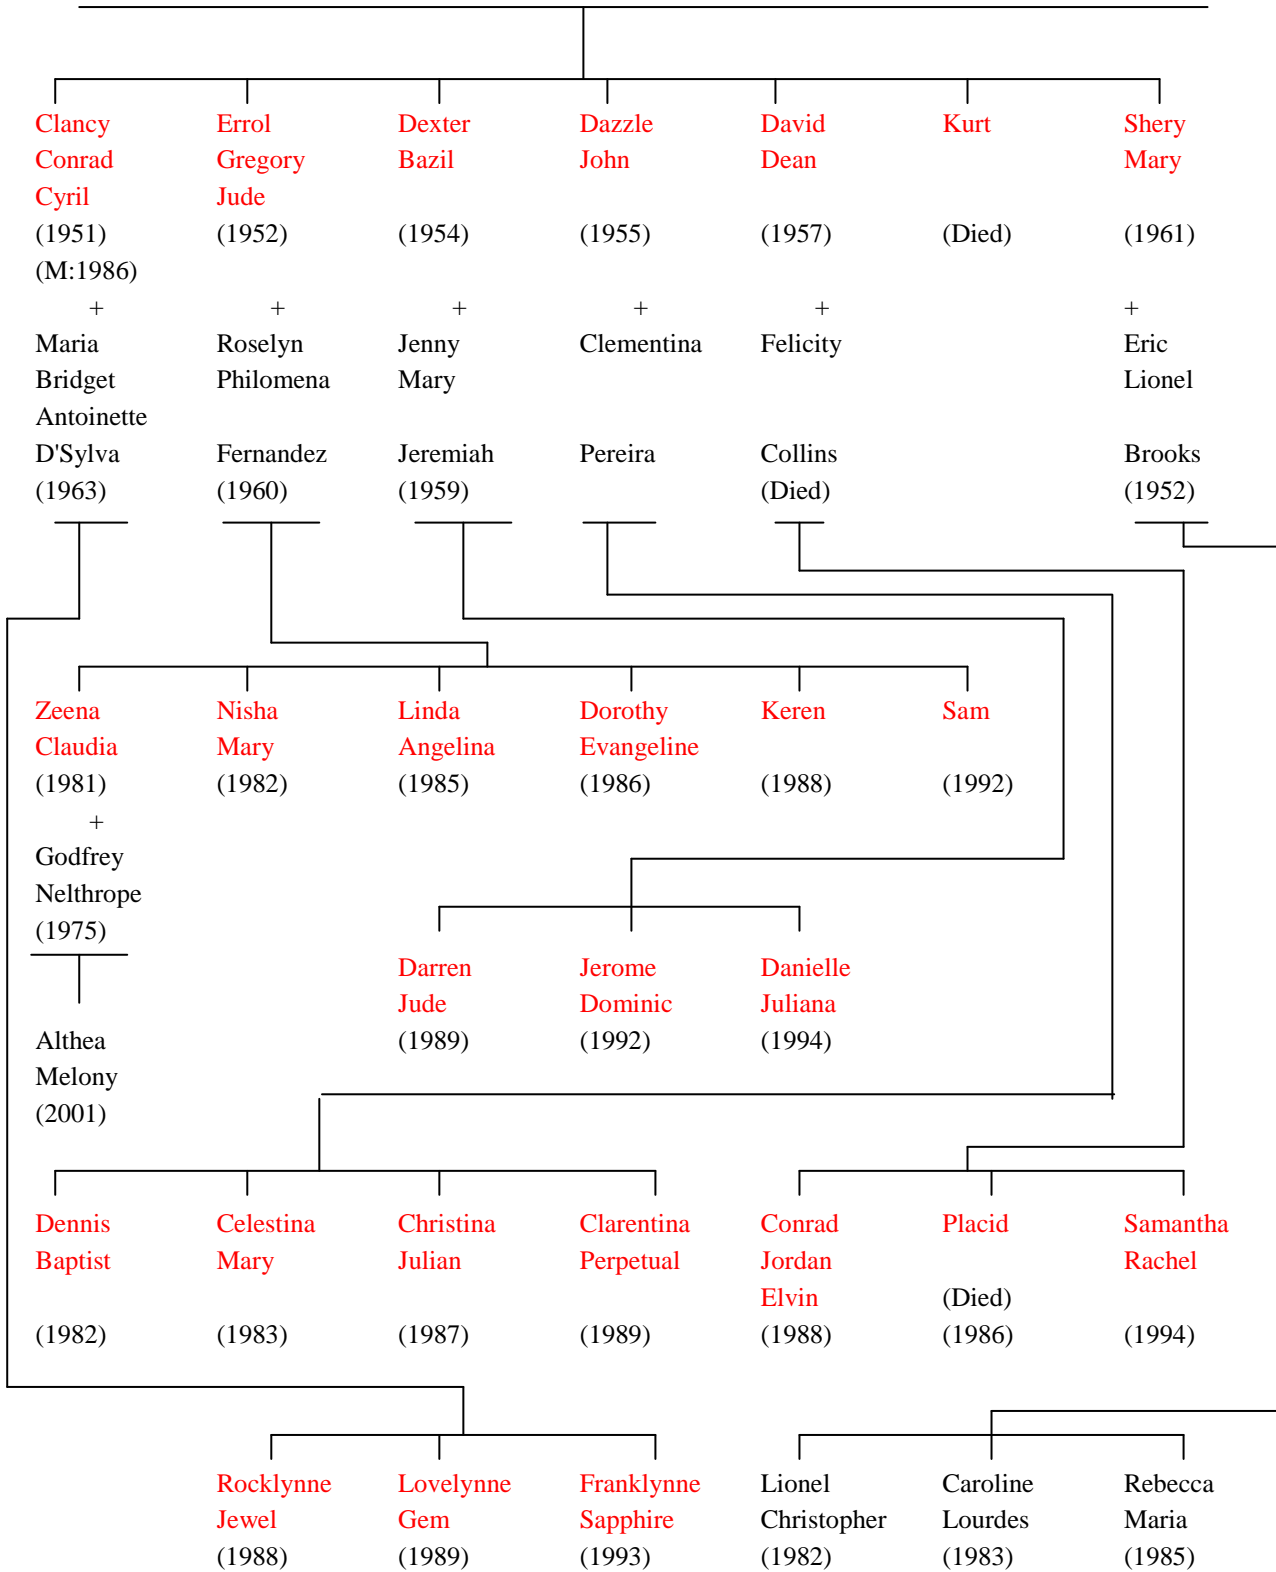

Hector Vincent Augustus Rebello +

(Born :1900)

(Died :1962)

Carmeline (Dolly) D'Cruz

(Born :1902) (Died: 1982)

(Married:1925)

Continued next page....