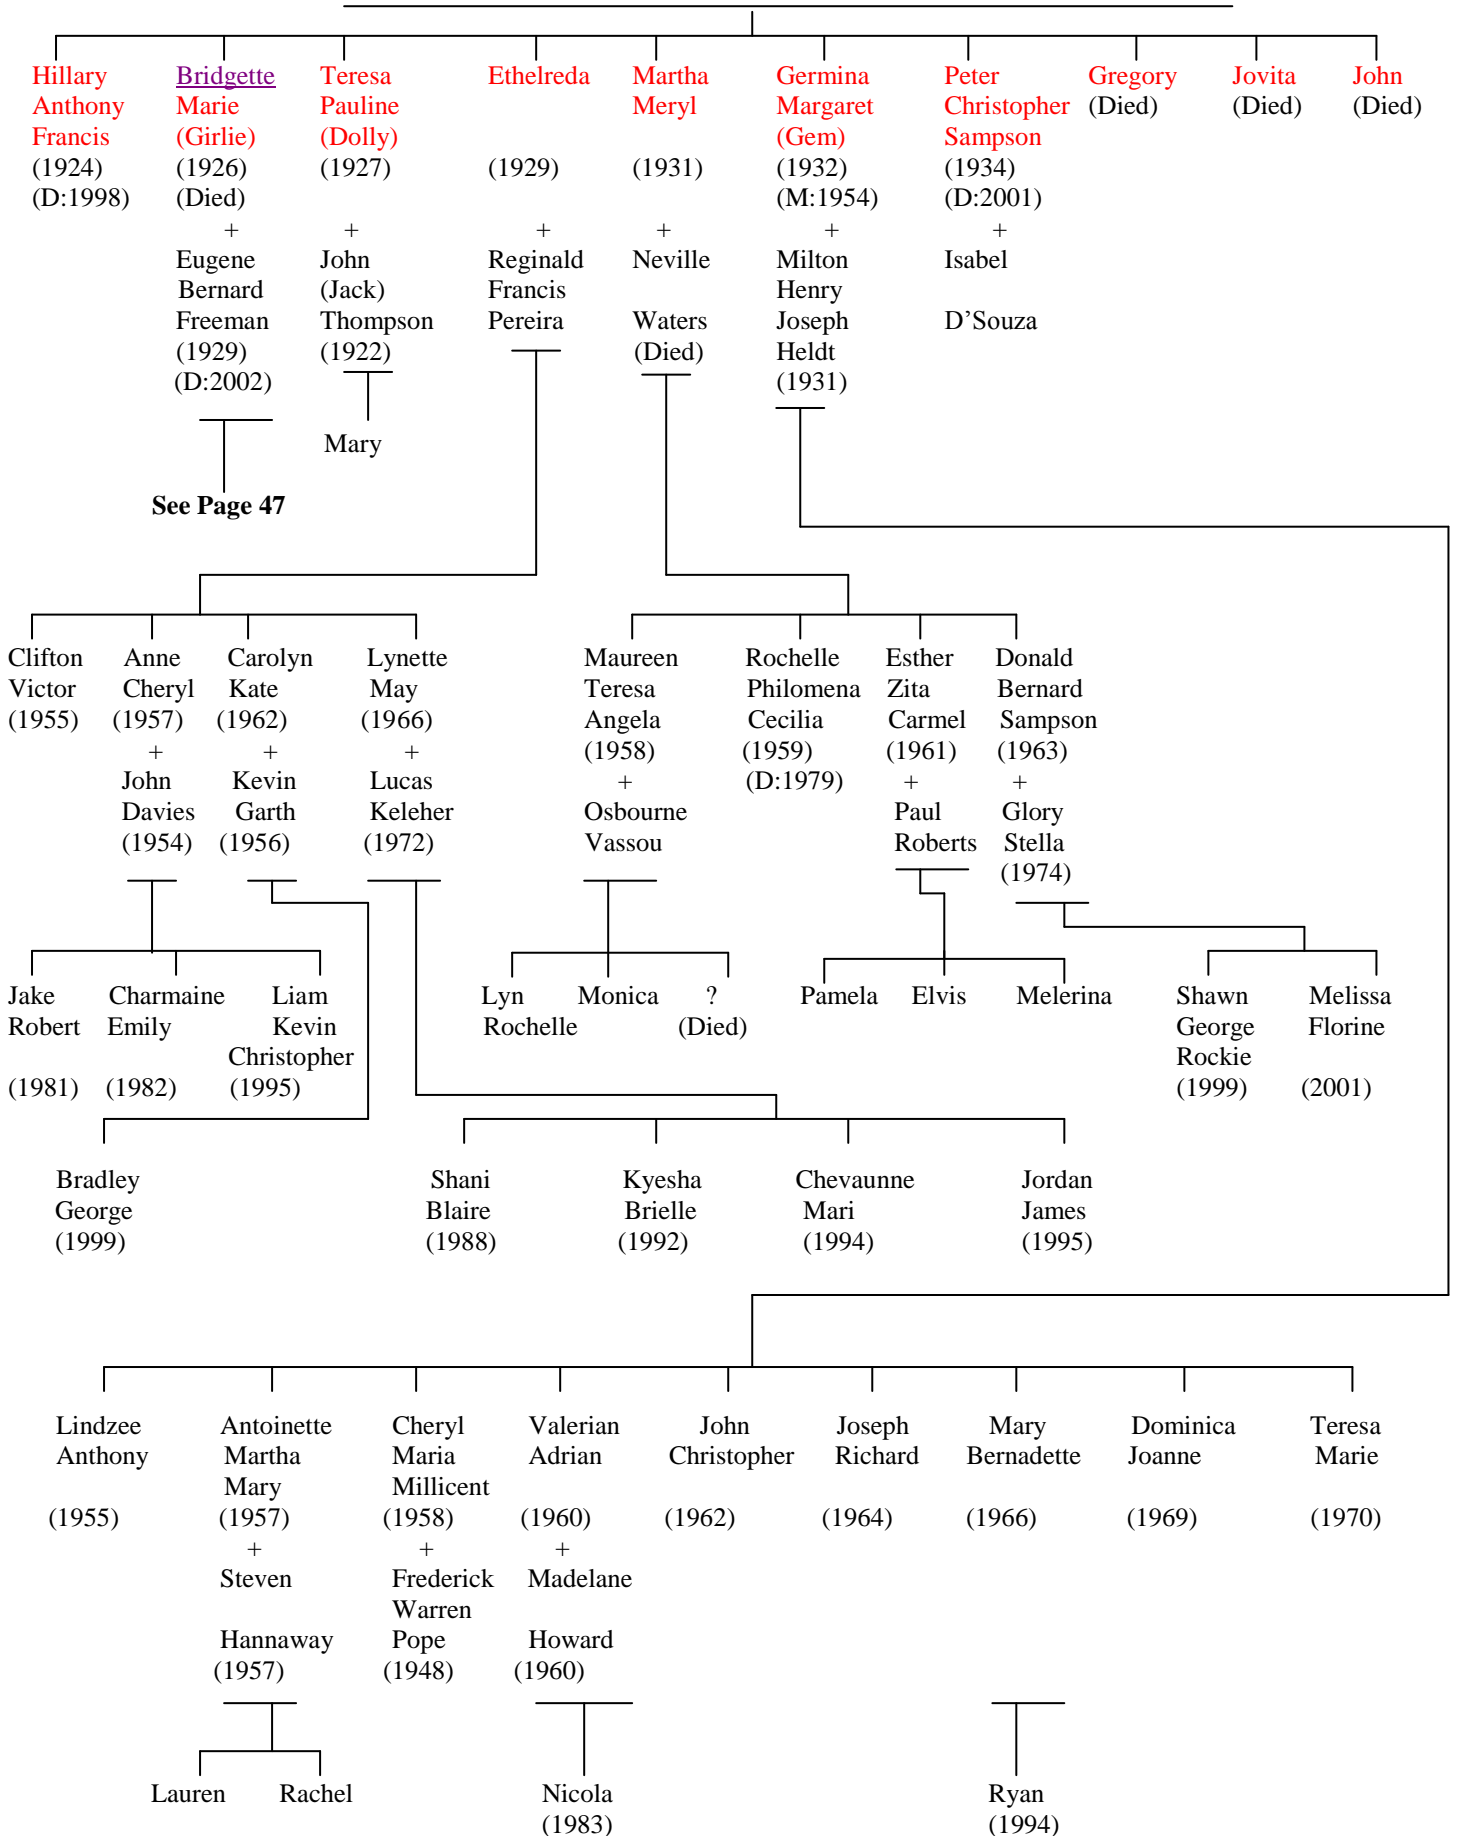

John Sampson Christopher Rebello +
(Born : 1899 Died : 1961)

Barbara Pauline Meyn
(Born : 1900) (Died : 1976)

Married: 1923