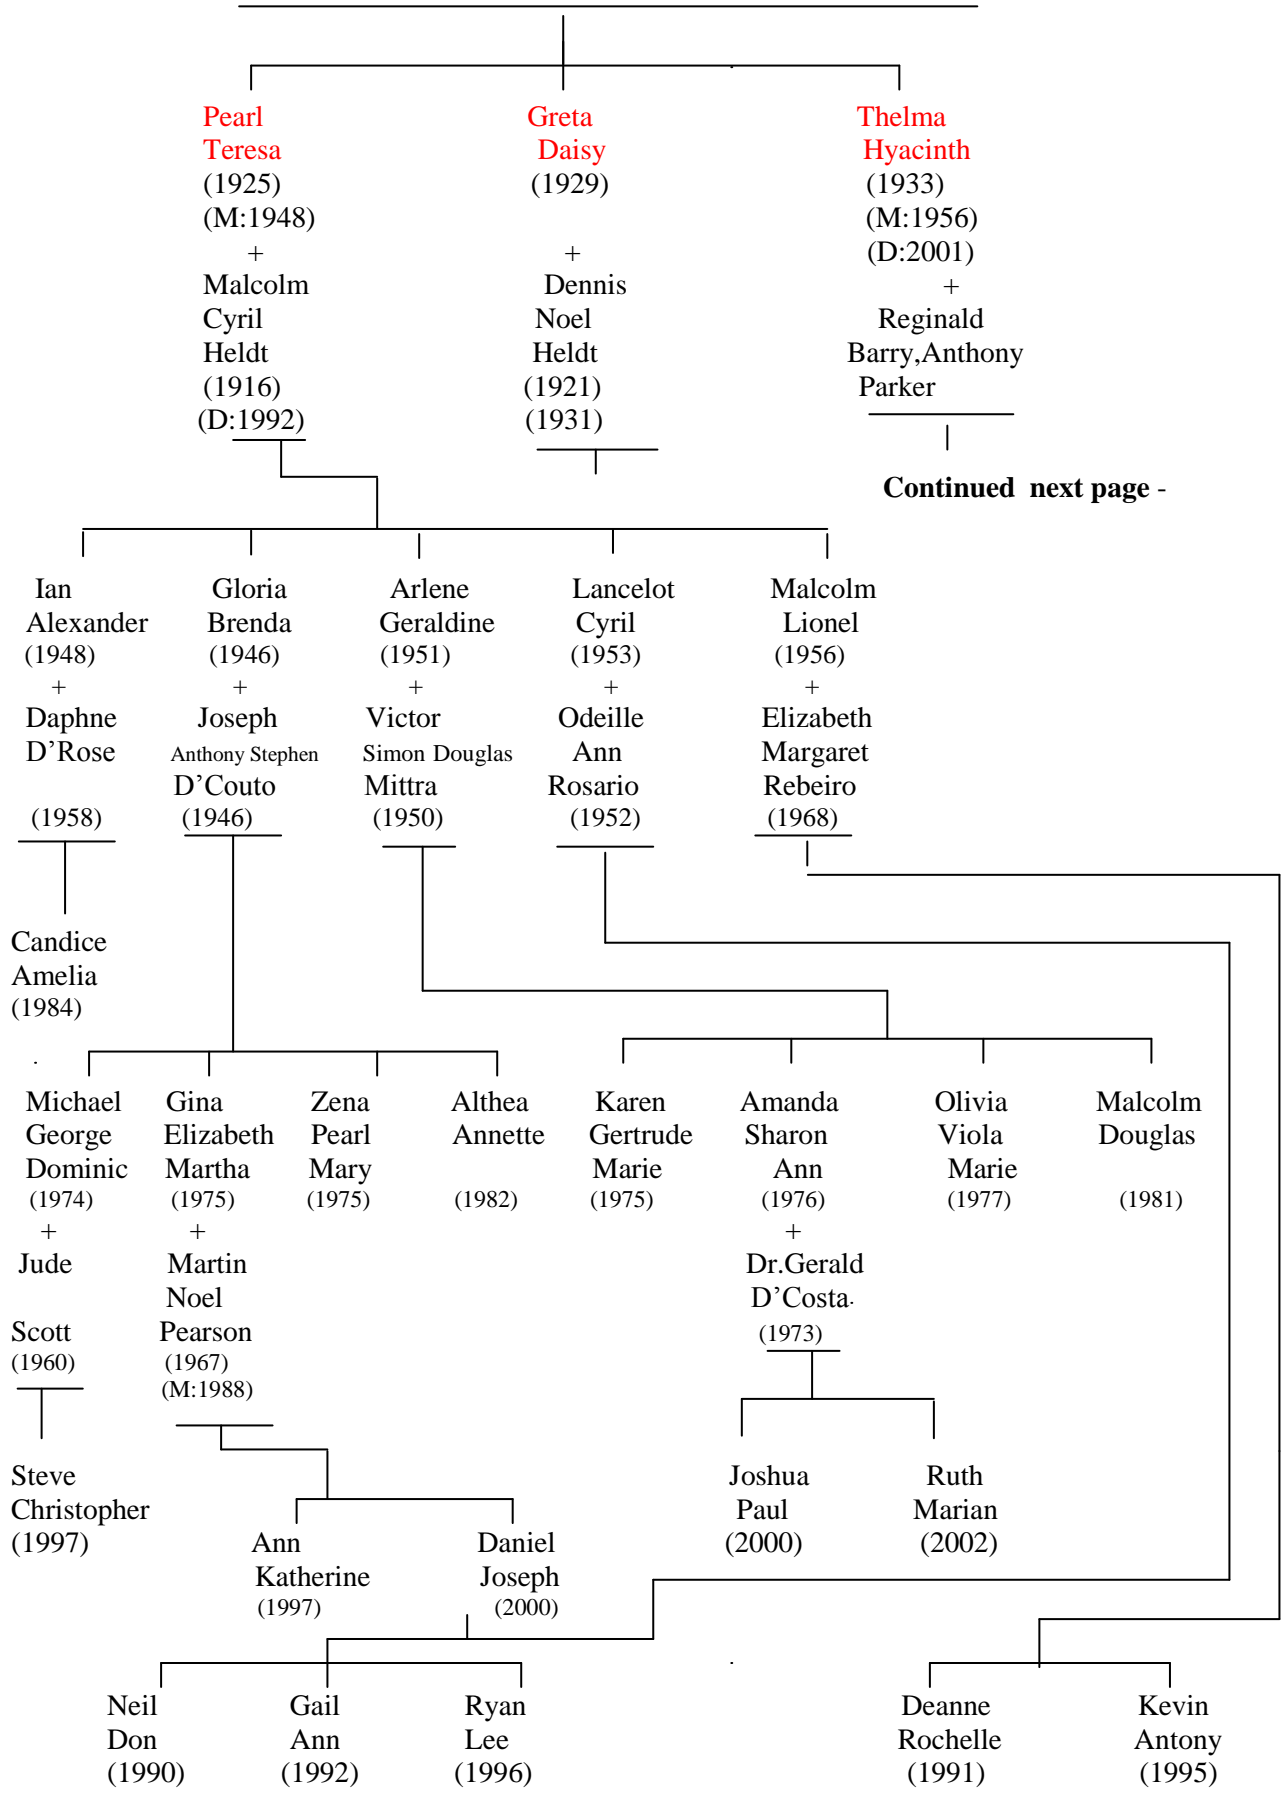

Alexander Joseph Rebello

Born: 1886

Gertrude Annette Correya

Born: 1893

Pearl Teresa
(1925)
(M:1948)
+
Malcolm Cyril Heldt
(1916)
(D:1992)

Greta Daisy
(1929)
+
Dennis Noel Heldt
(1921)
(1931)

Thelma Hyacinth
(1933)
(M:1956)
(D:2001)
+
Reginald Barry, Anthony Parker

Ian Alexander
(1948)
+
Daphne D'Rose
(1958)

Gloria Brenda
(1946)
+
Joseph Anthony Stephen D'Couto
(1946)

Arlene Geraldine
(1951)
+
Victor Simon Douglas Mittra
(1950)

Lancelot Cyril
(1953)
+
Odeille Ann Rosario
(1952)

Malcolm Lionel
(1956)
+
Elizabeth Margaret Rebeiro
(1968)

Candice Amelia
(1984)

Michael George Dominic
(1974)
+
Jude Scott
(1960)

Gina Elizabeth Martha
(1975)
+
Martin Noel Pearson
(1967)
(M:1988)

Zena Pearl Mary
(1975)

Althea Annette
(1982)

Karen Gertrude Marie
(1975)

Amanda Sharon Ann
(1976)
+
Dr. Gerald D'Costa
(1973)

Olivia Viola Marie
(1977)

Malcolm Douglas
(1981)

Steve Christopher
(1997)

Ann Katherine
(1997)

Daniel Joseph
(2000)

Joshua Paul
(2000)

Ruth Marian
(2002)

Neil Don
(1990)

Gail Ann
(1992)

Ryan Lee
(1996)

Deanne Rochelle
(1991)

Kevin Antony
(1995)