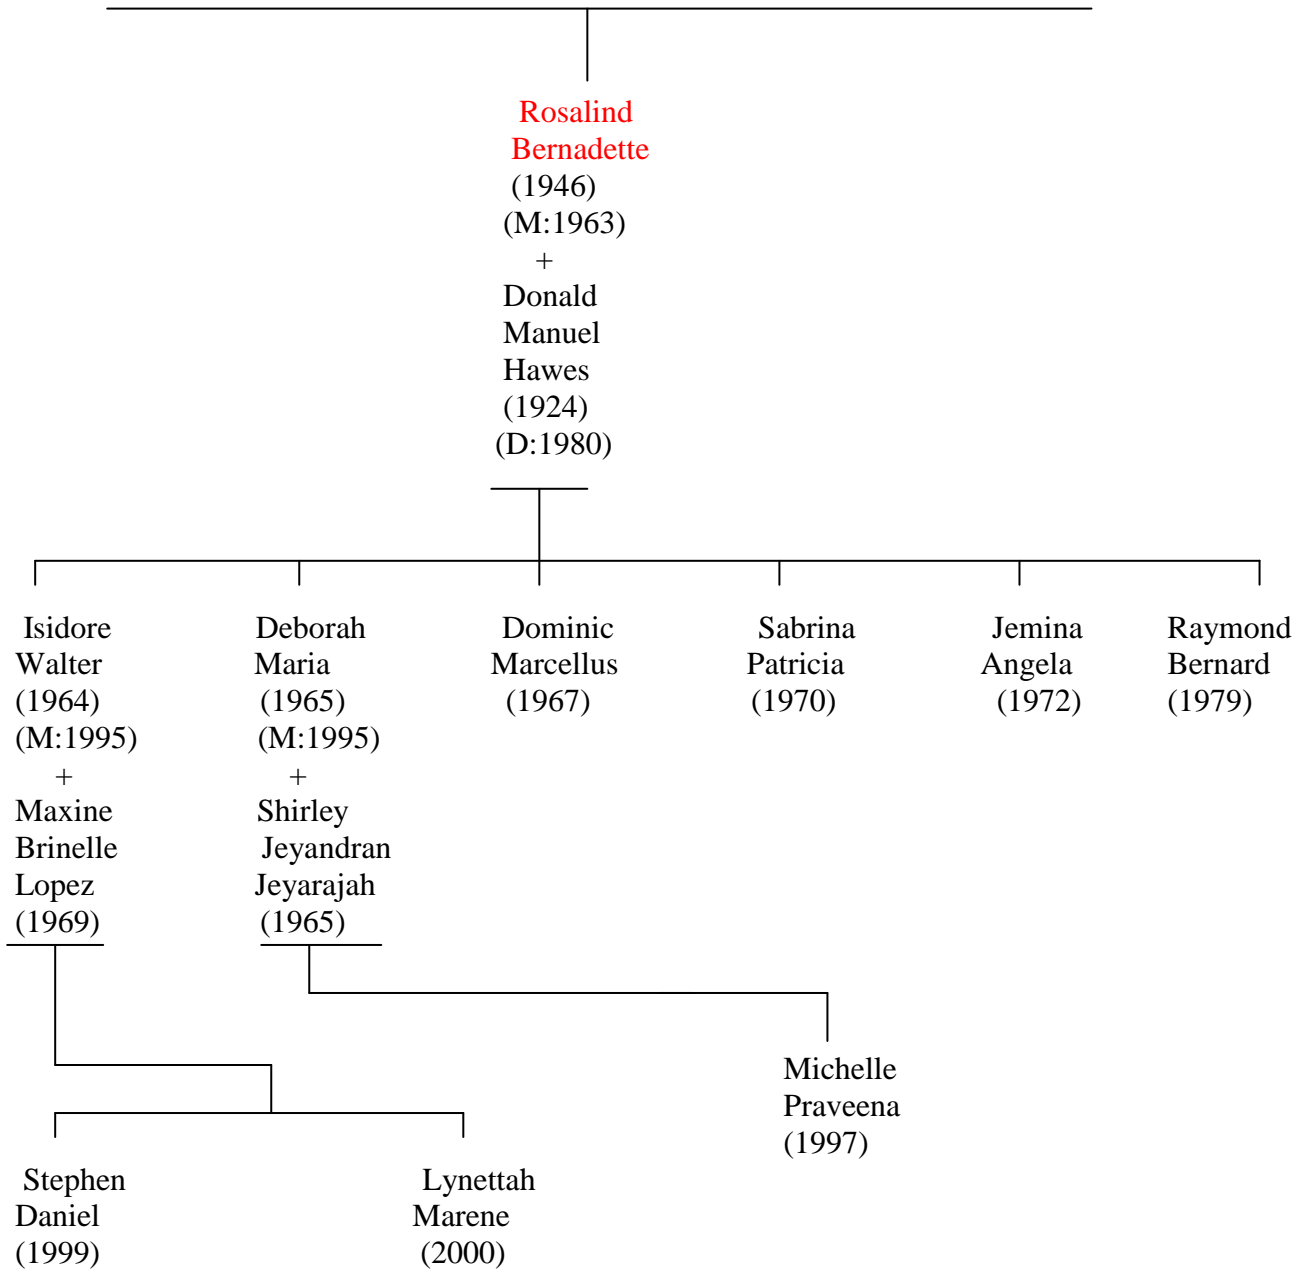

(Born: 1903)

(Born: 1909)

David Edward Patrick Rebello + Mary Arokiasami

(Born: 1903)

(Born: 1909)

Eustace Reginald Walter Rebelo + Millicent Doris Thibbles

(Born:1904) – (Died:1965)

(Born:1915) – (Died:1984)

Married :1935

(Continued next page)....

(Continued.....

Eustace Reginald Walter Rebello + Millicent Doris Thibbles

(Born:..1904 - D:1965)

(Born:1915 – D:1984)

Married: 1935

Continued next page...

Eustace Reginald Walter Rebello + **Millicent Doris Thibbles.**
(Born:1904—Died :.1965) (Born:1915—Died:1984)
Married : 1935

Douglas Sanford Santineer + Stella Maria Rebello

(B: 1931) (D: 1991)

(B:1937)

(Married: 1956)