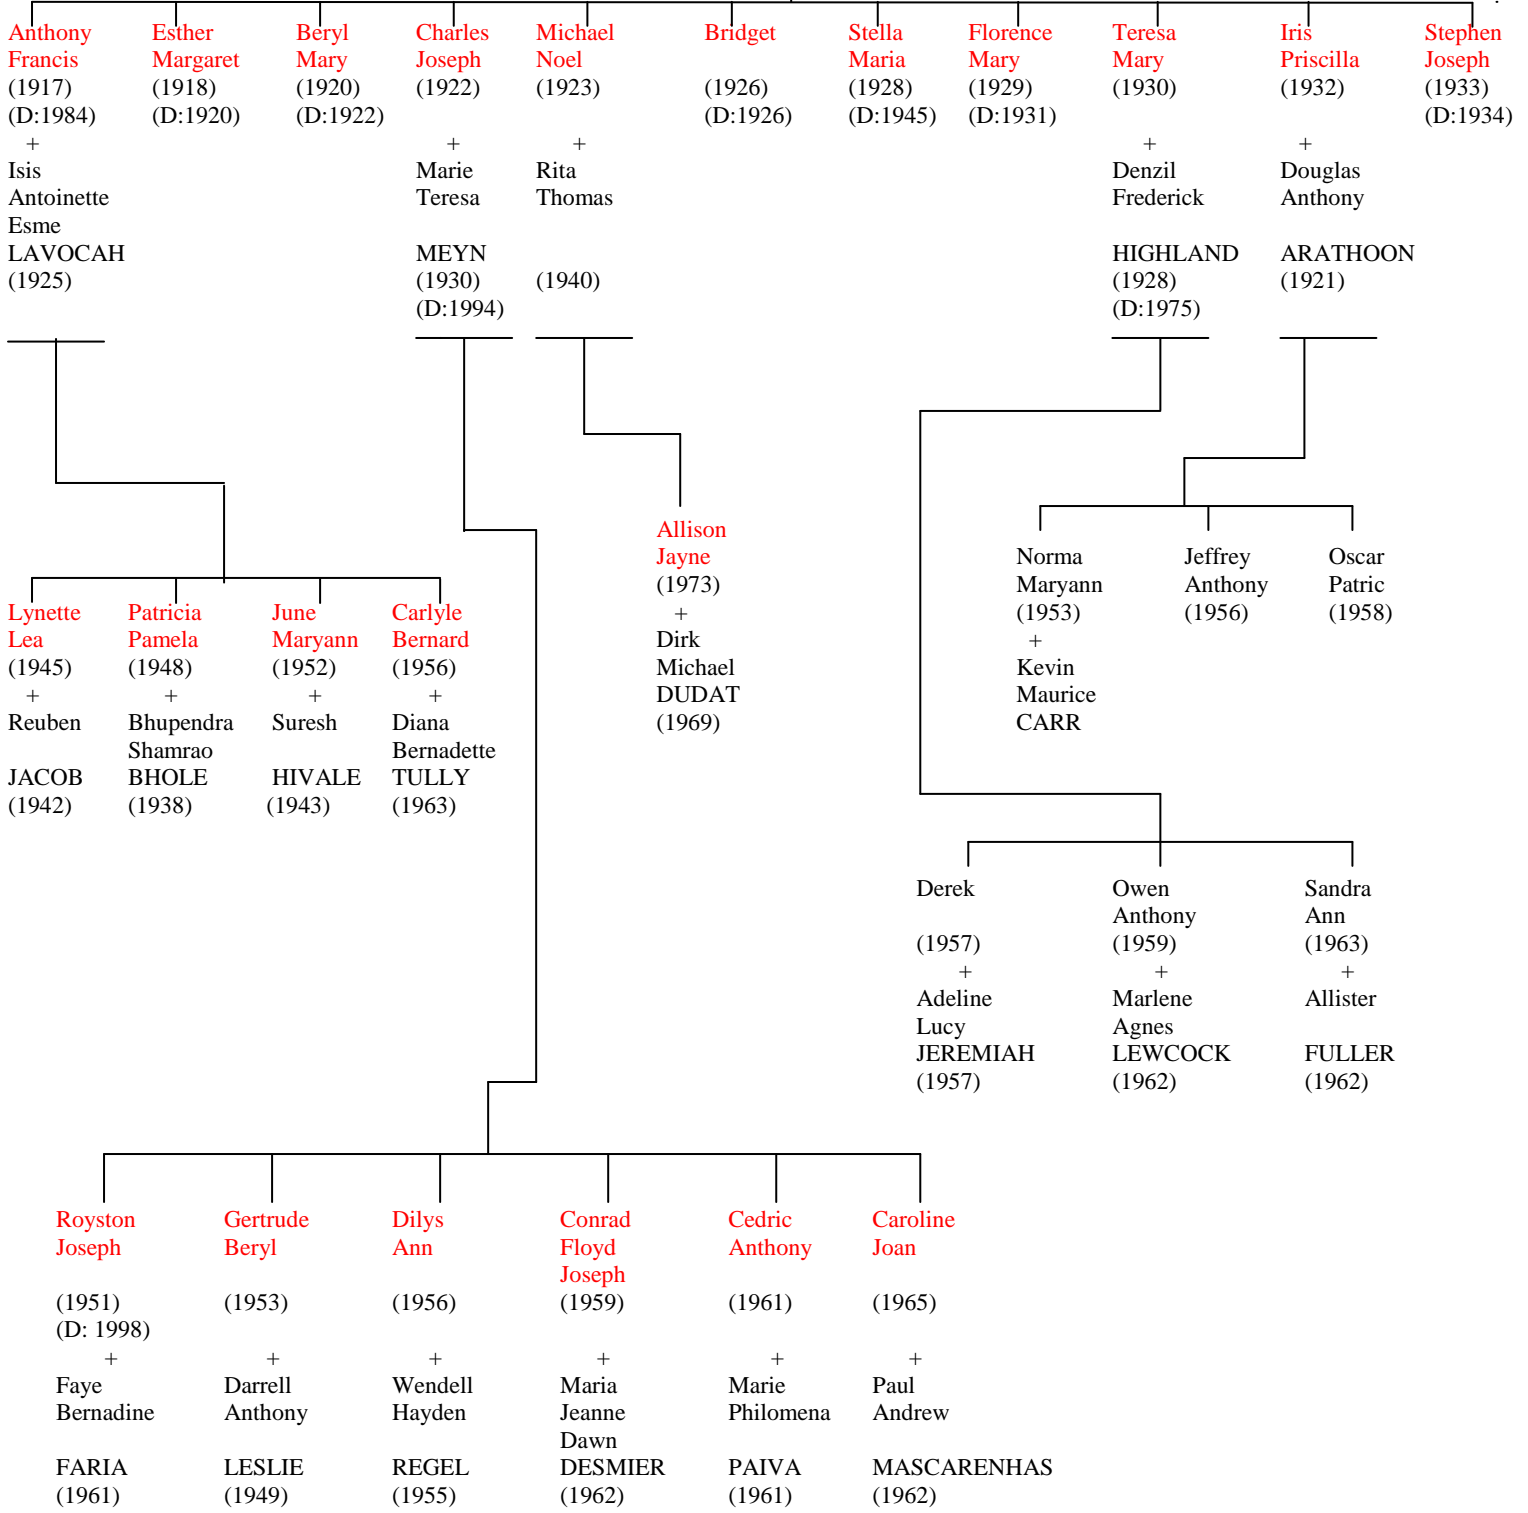

Shaniel (Malaysia) (1988)	Kiren (Sabah) (1994)	Kavitha (Sabah) (1998)
---------------------------------	----------------------------	------------------------------

Louis Leander Rebello
 (B:1900) (D: 1962)

Married: 30.12.1933

Francis Nichodemus Rebello + Gertrude Violet Rozaro

(B: 1893) (D: 1946)

(B: 1900) (D: 1976)

Married : (1916)

ANTHONY FRANCIS REBELLO + **ISIS ANTOINETTE ESME LAVOCAH**
(Born: 1917 Died: 1984) (Born: 1925)
(Married: 1943)