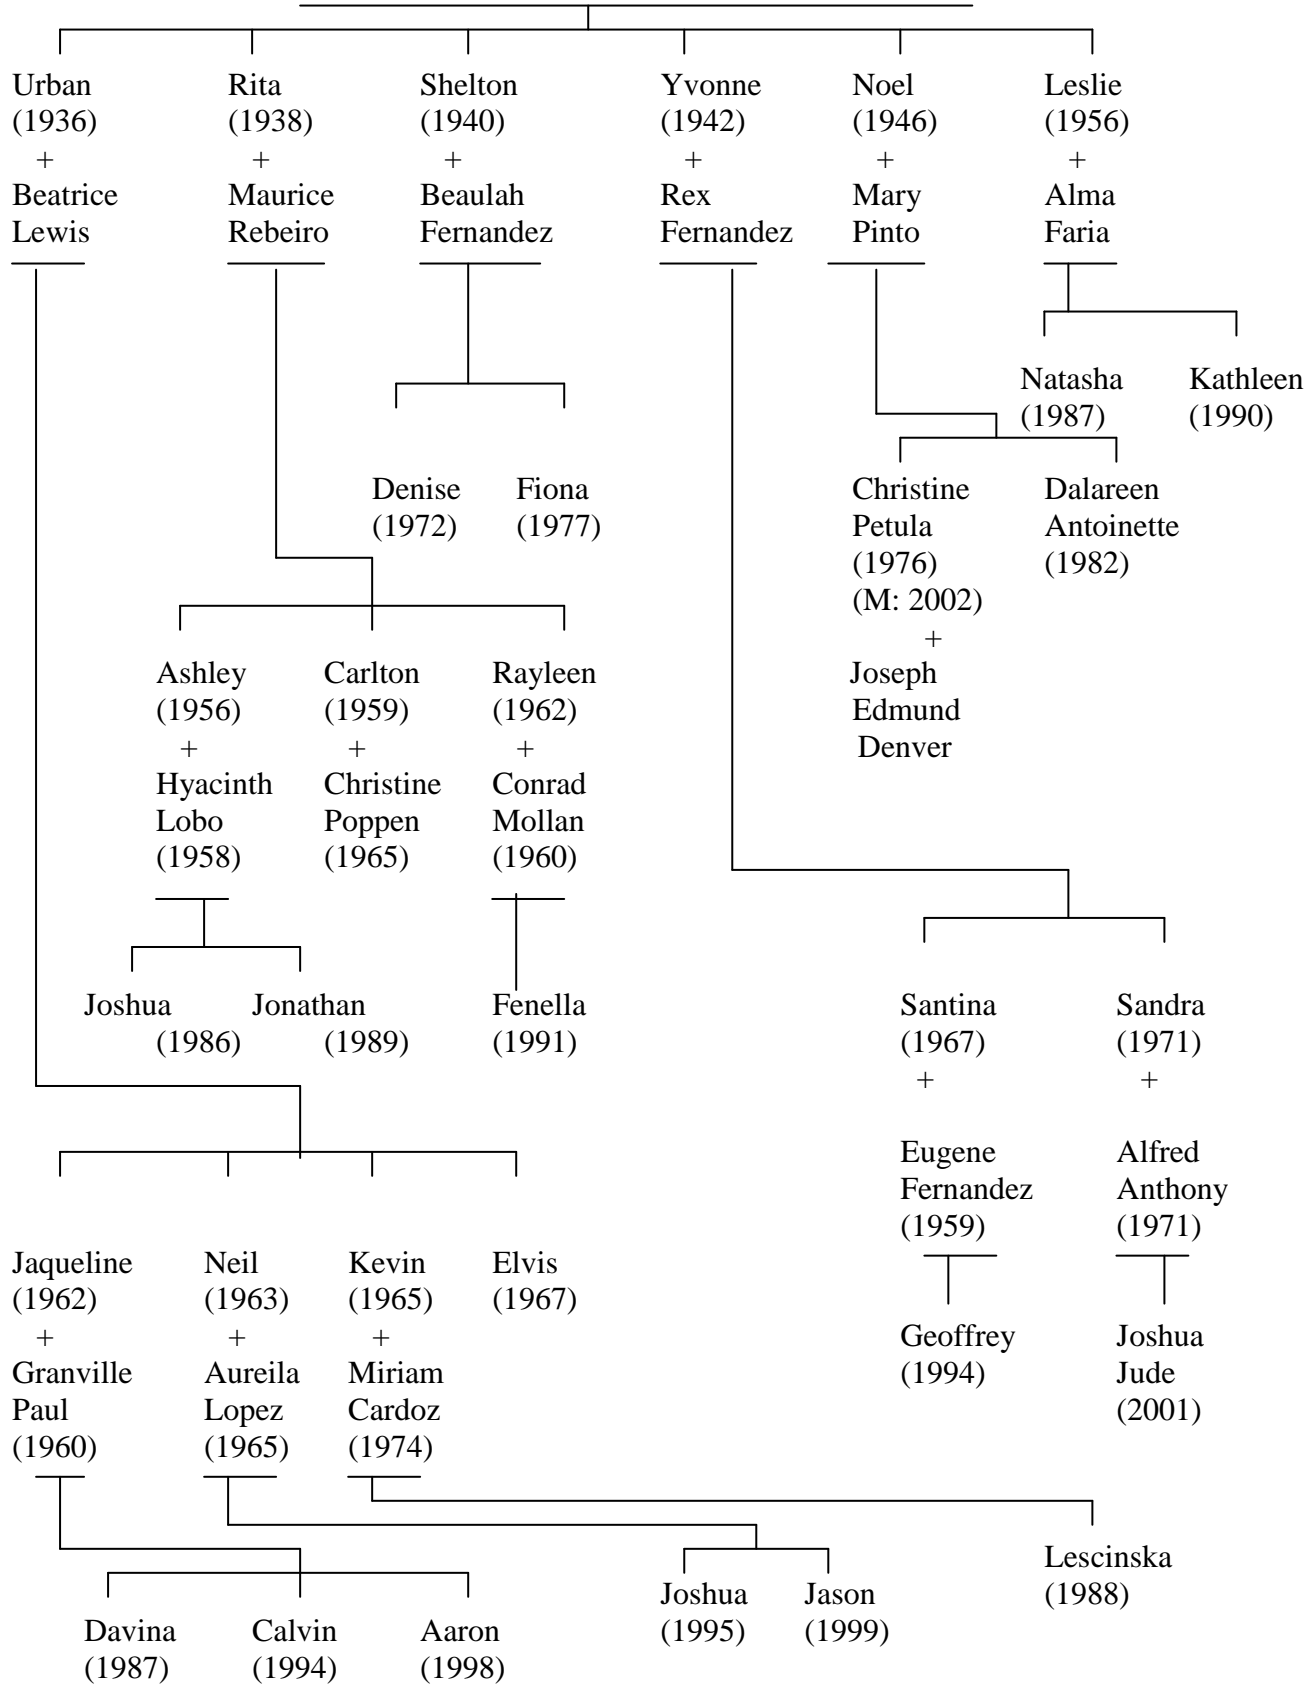

Bernard Fernandez + Kathleen Rebello
(1913)