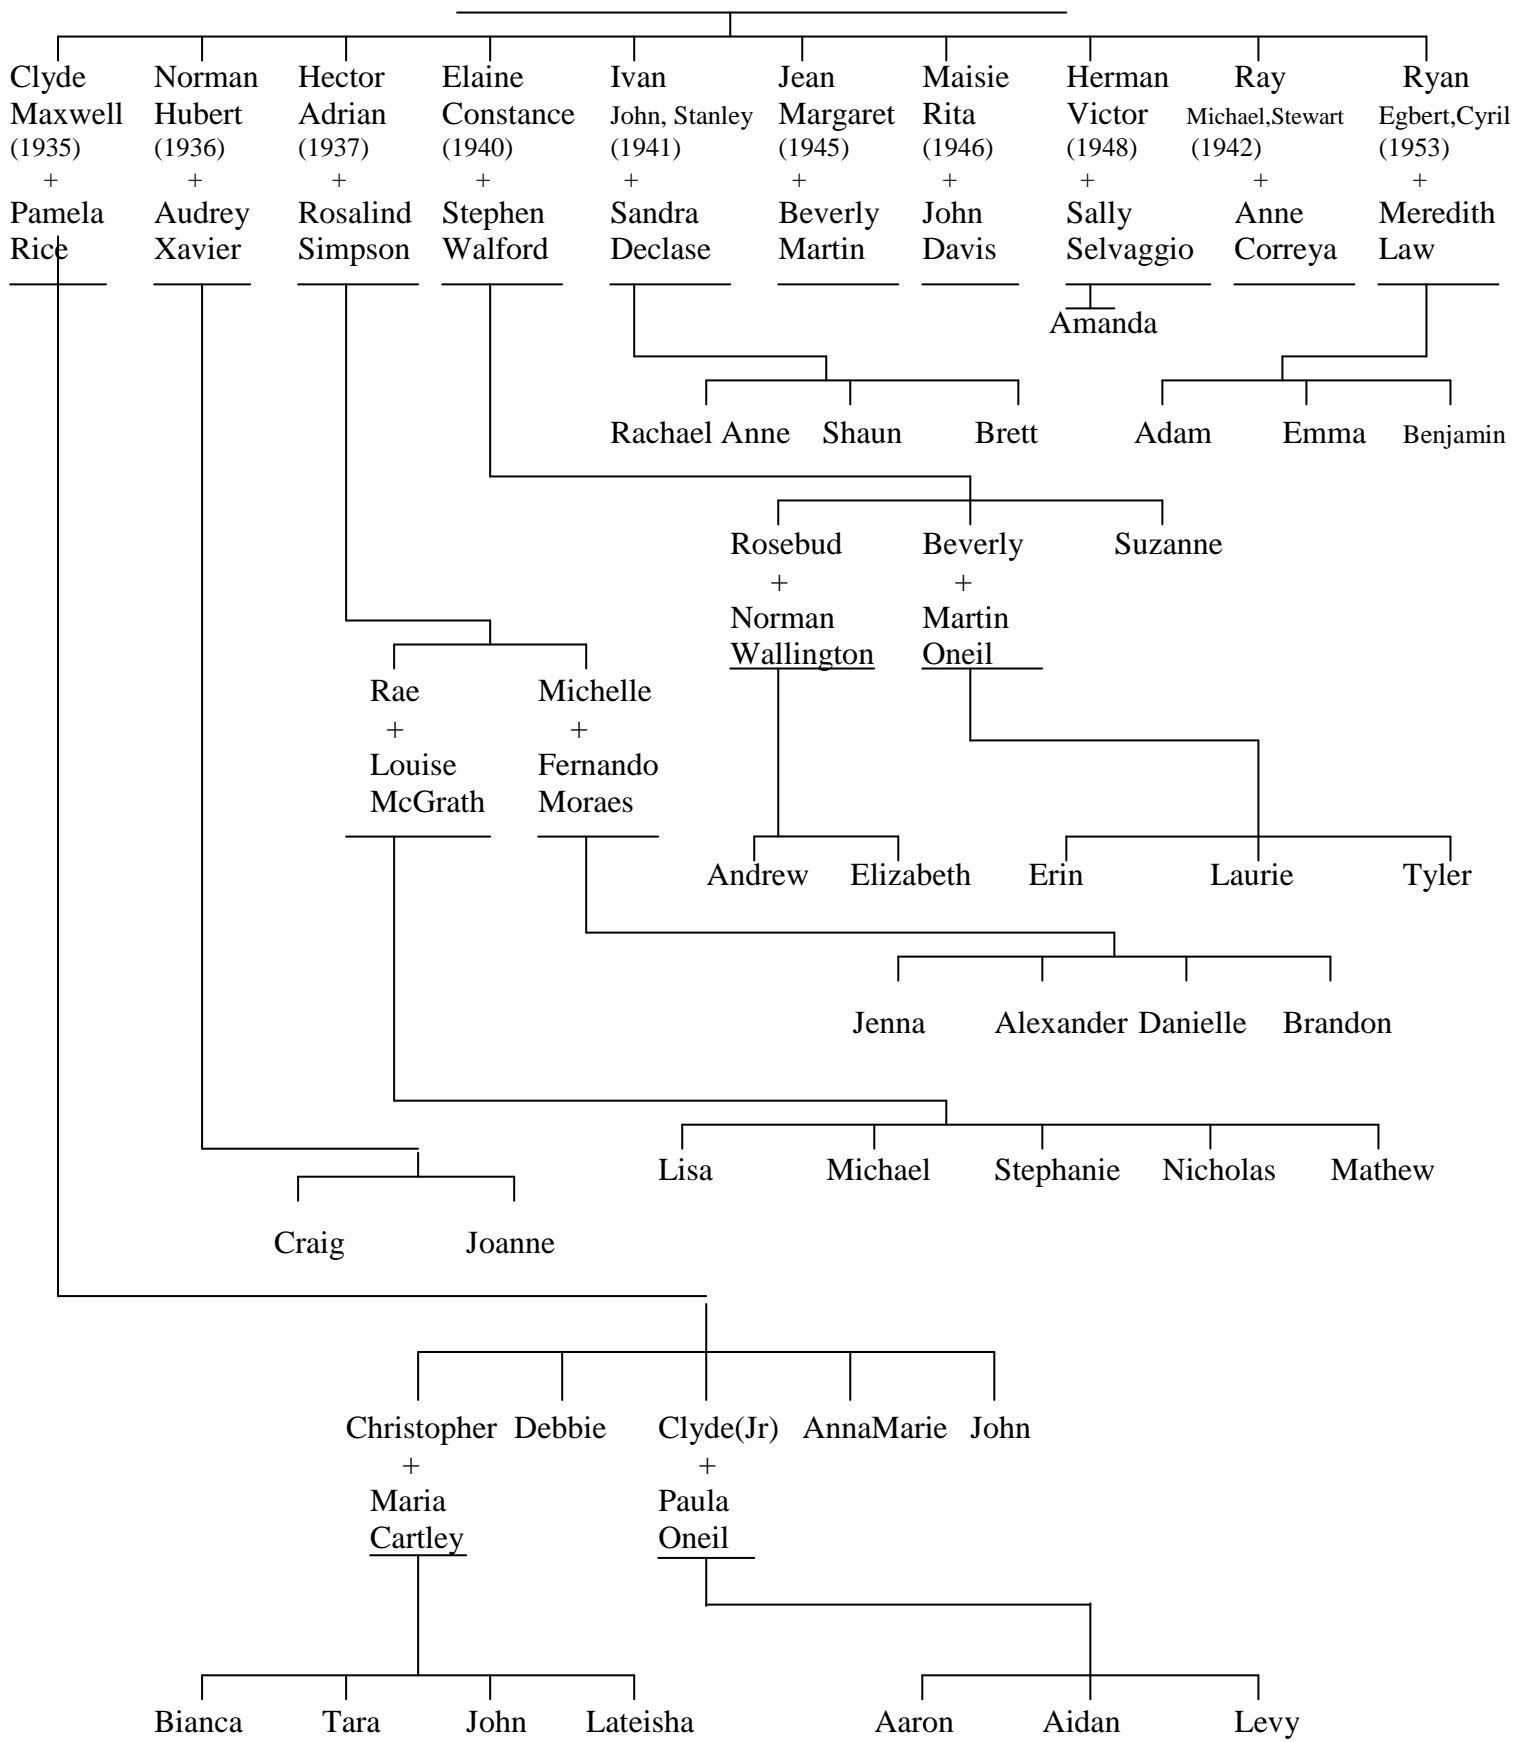

Eustace Reginald Walter Rebello + **Millicent Doris Thibbles.**
(Born:1904—Died :.1965) (Born:1915—Died:1984)
Married : 1935

Douglas Sanford Santineer + Stella Maria Rebello

(B: 1931) (D: 1991)

(B:1937)

(Married: 1956)