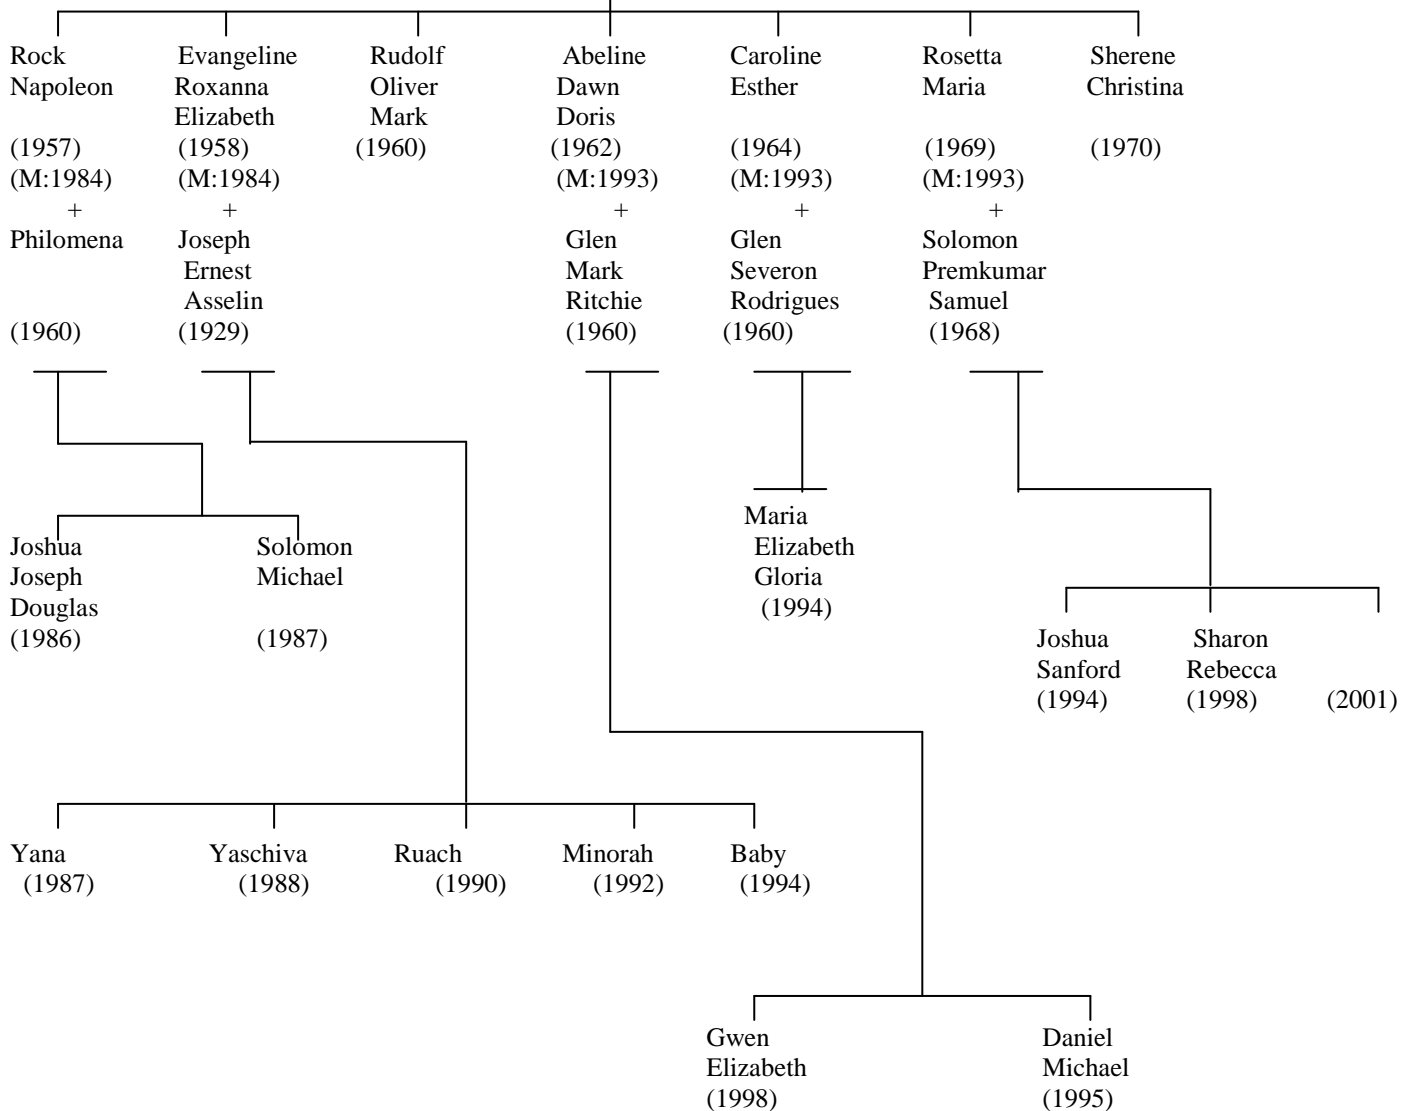

(Continued next page)....