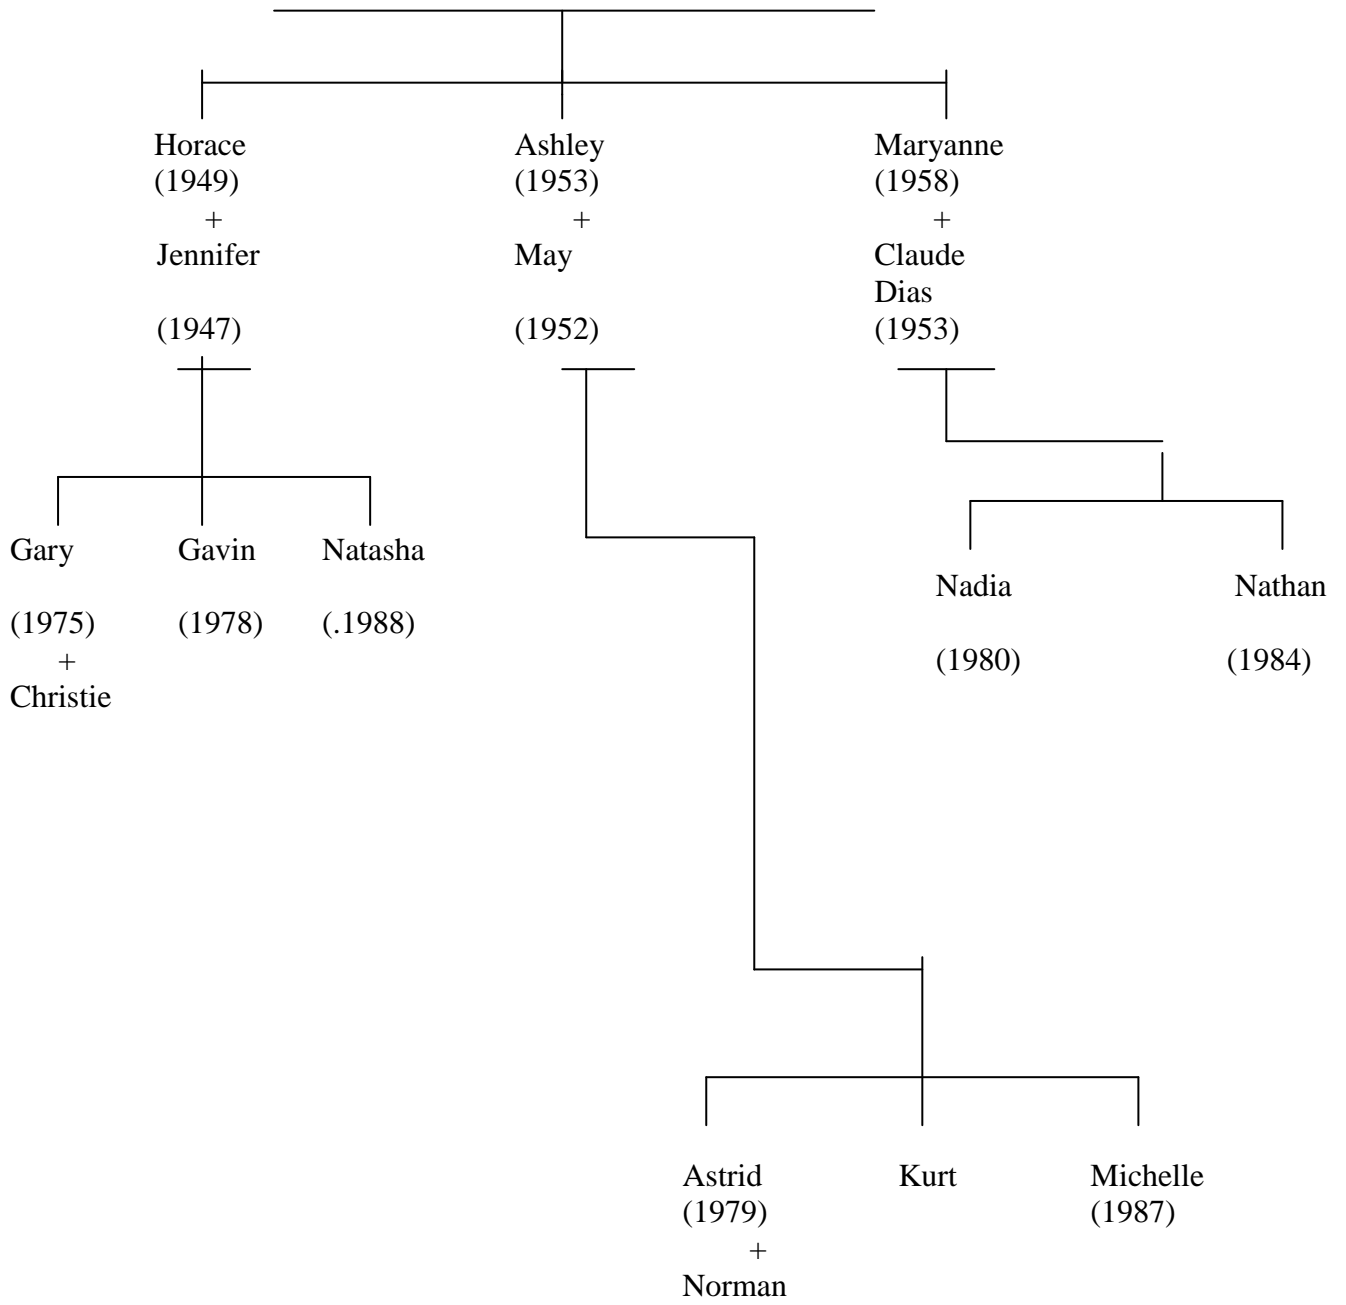

Shaniel (Malaysia) (1988)	Kiren (Sabah) (1994)	Kavitha (Sabah) (1998)
---------------------------------	----------------------------	------------------------------

Louis Leander Rebello
 (B:1900) (D: 1962)

Phyllis Maureen Rebello
 (B: 1914) (D: 2002)

Benedict Rebello + Tracie Montaut

Born: 1904

Born: 1918

Francis Godinho + **Tracie Rebello**
Born: 1906 Born: 1918

Marriage : 1948

Gladys Edna Mary Rebello **Wilfred Ignatius Fernandez**
 (Born: 1906 Died: 1991) (Born: 1905 Died: 1983)