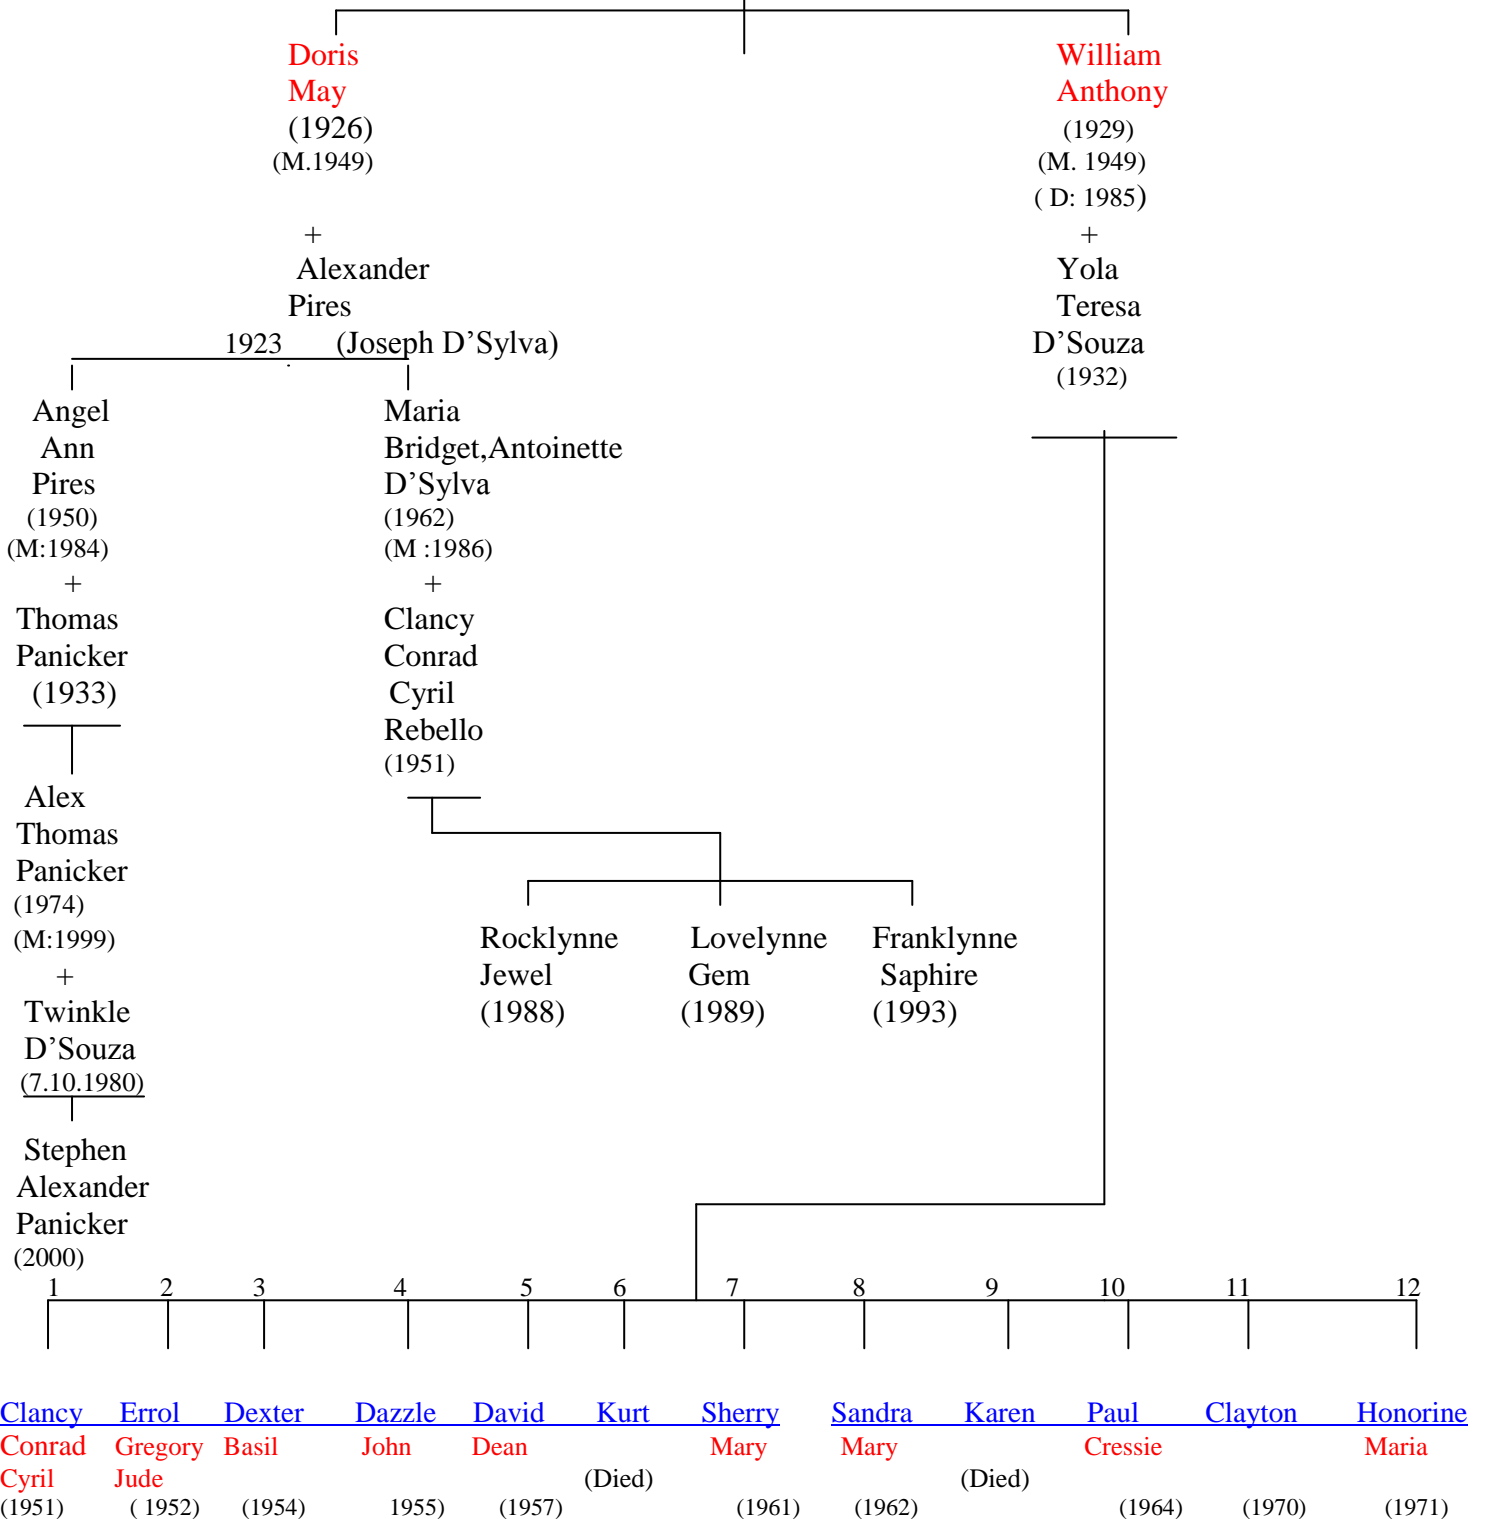

Hector Vincent Augustus Rebello + **Carmeline (Dolly) D’Cruz**
 Born:1900 Died: 1962 Born:1902 Died:1982
 Married: 1925

continued next page ...

Hector Vincent Augustus Rebello +

(Born :1900)

(Died :1962)

Carmeline (Dolly) D'Cruz