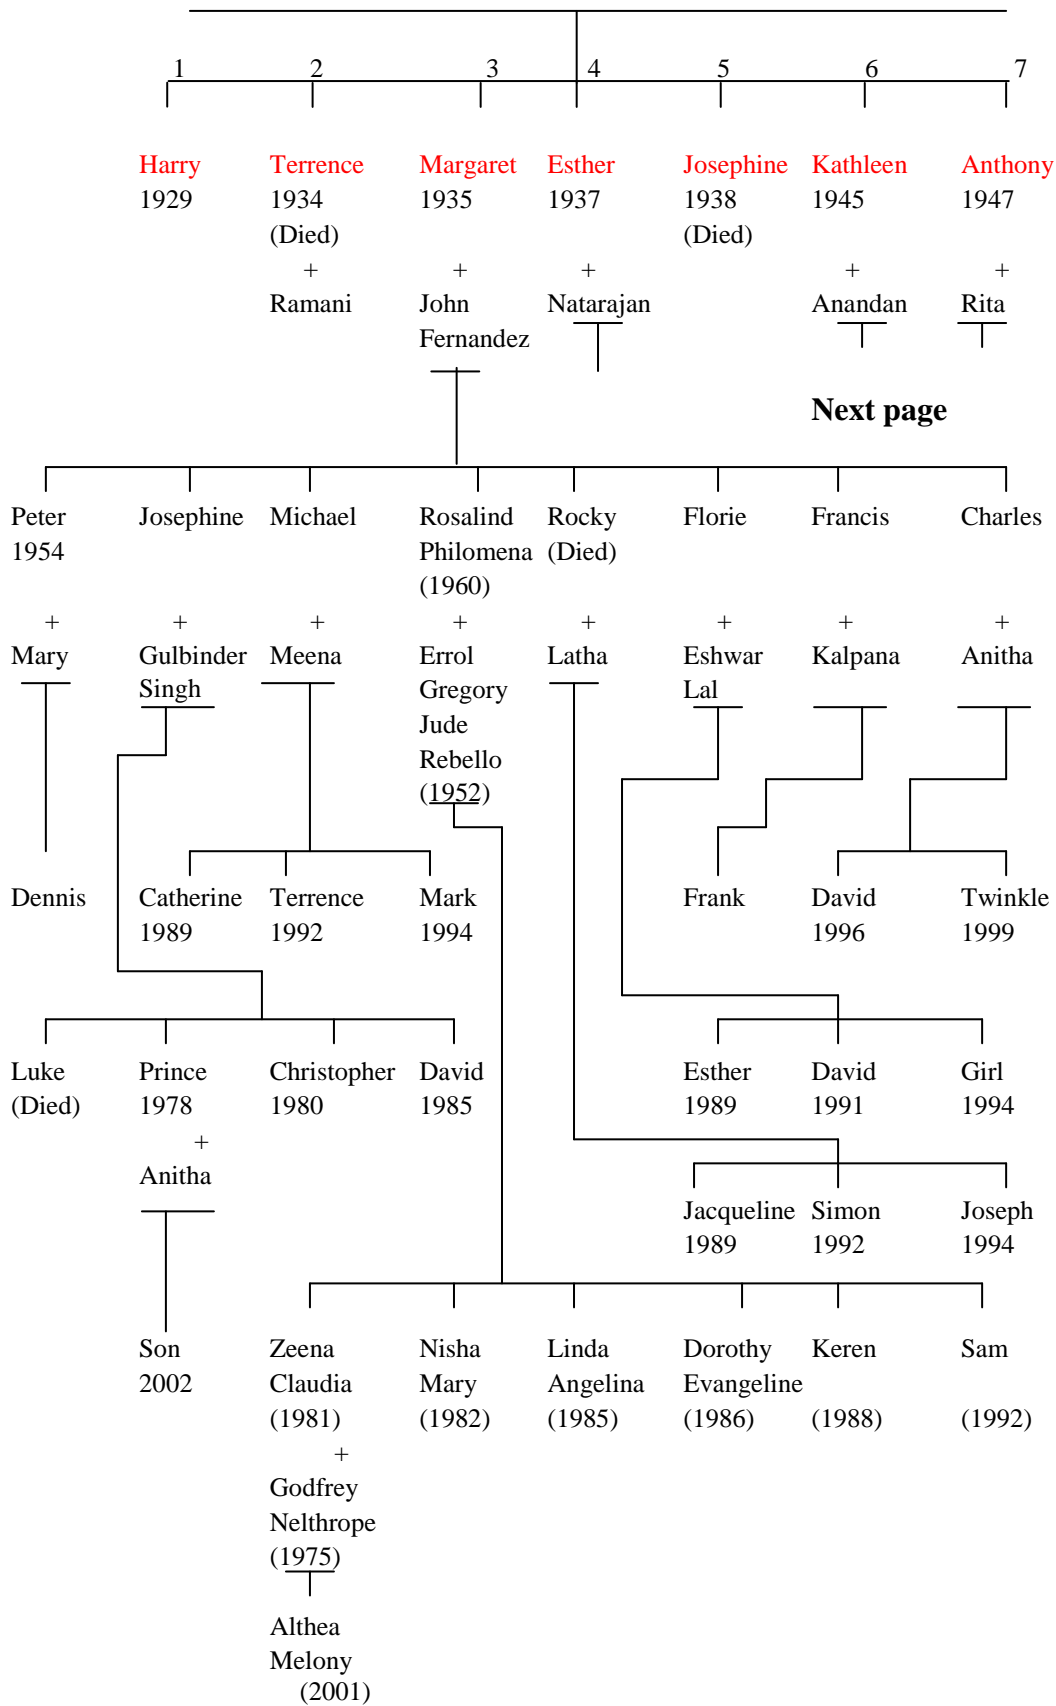

(Born: 1903)

(Born: 1909)

David Edward Patrick Rebello + Mary Arokiasami

(Born: 1903)

(Born: 1909)

Eustace Reginald Walter Rebelo + Millicent Doris Thibbles

(Born:1904) – (Died:1965)

(Born:1915) – (Died:1984)