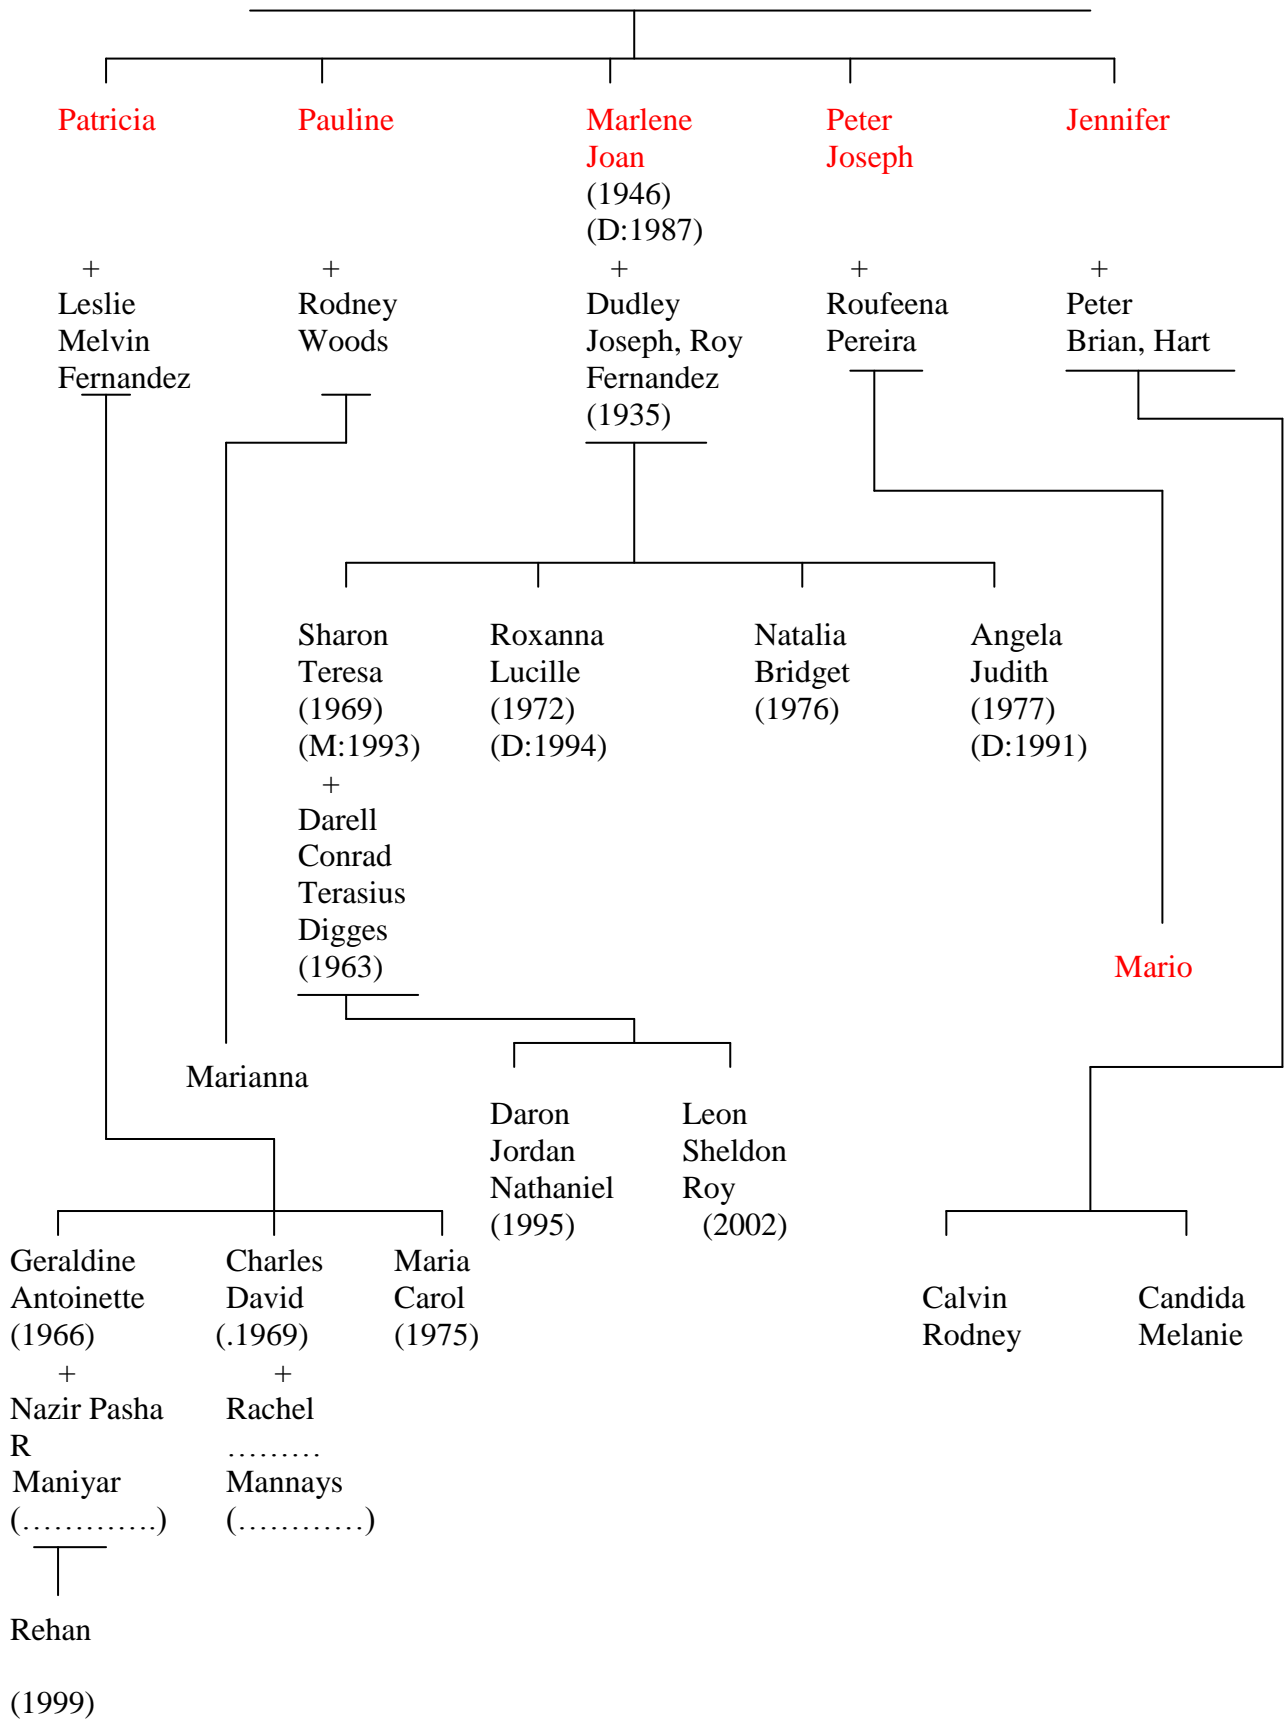

Louis Leander Rebello
(B:1900) (D: 1962)

Phyllis Maureen Rebello
(B: 1914) (D: 2002)