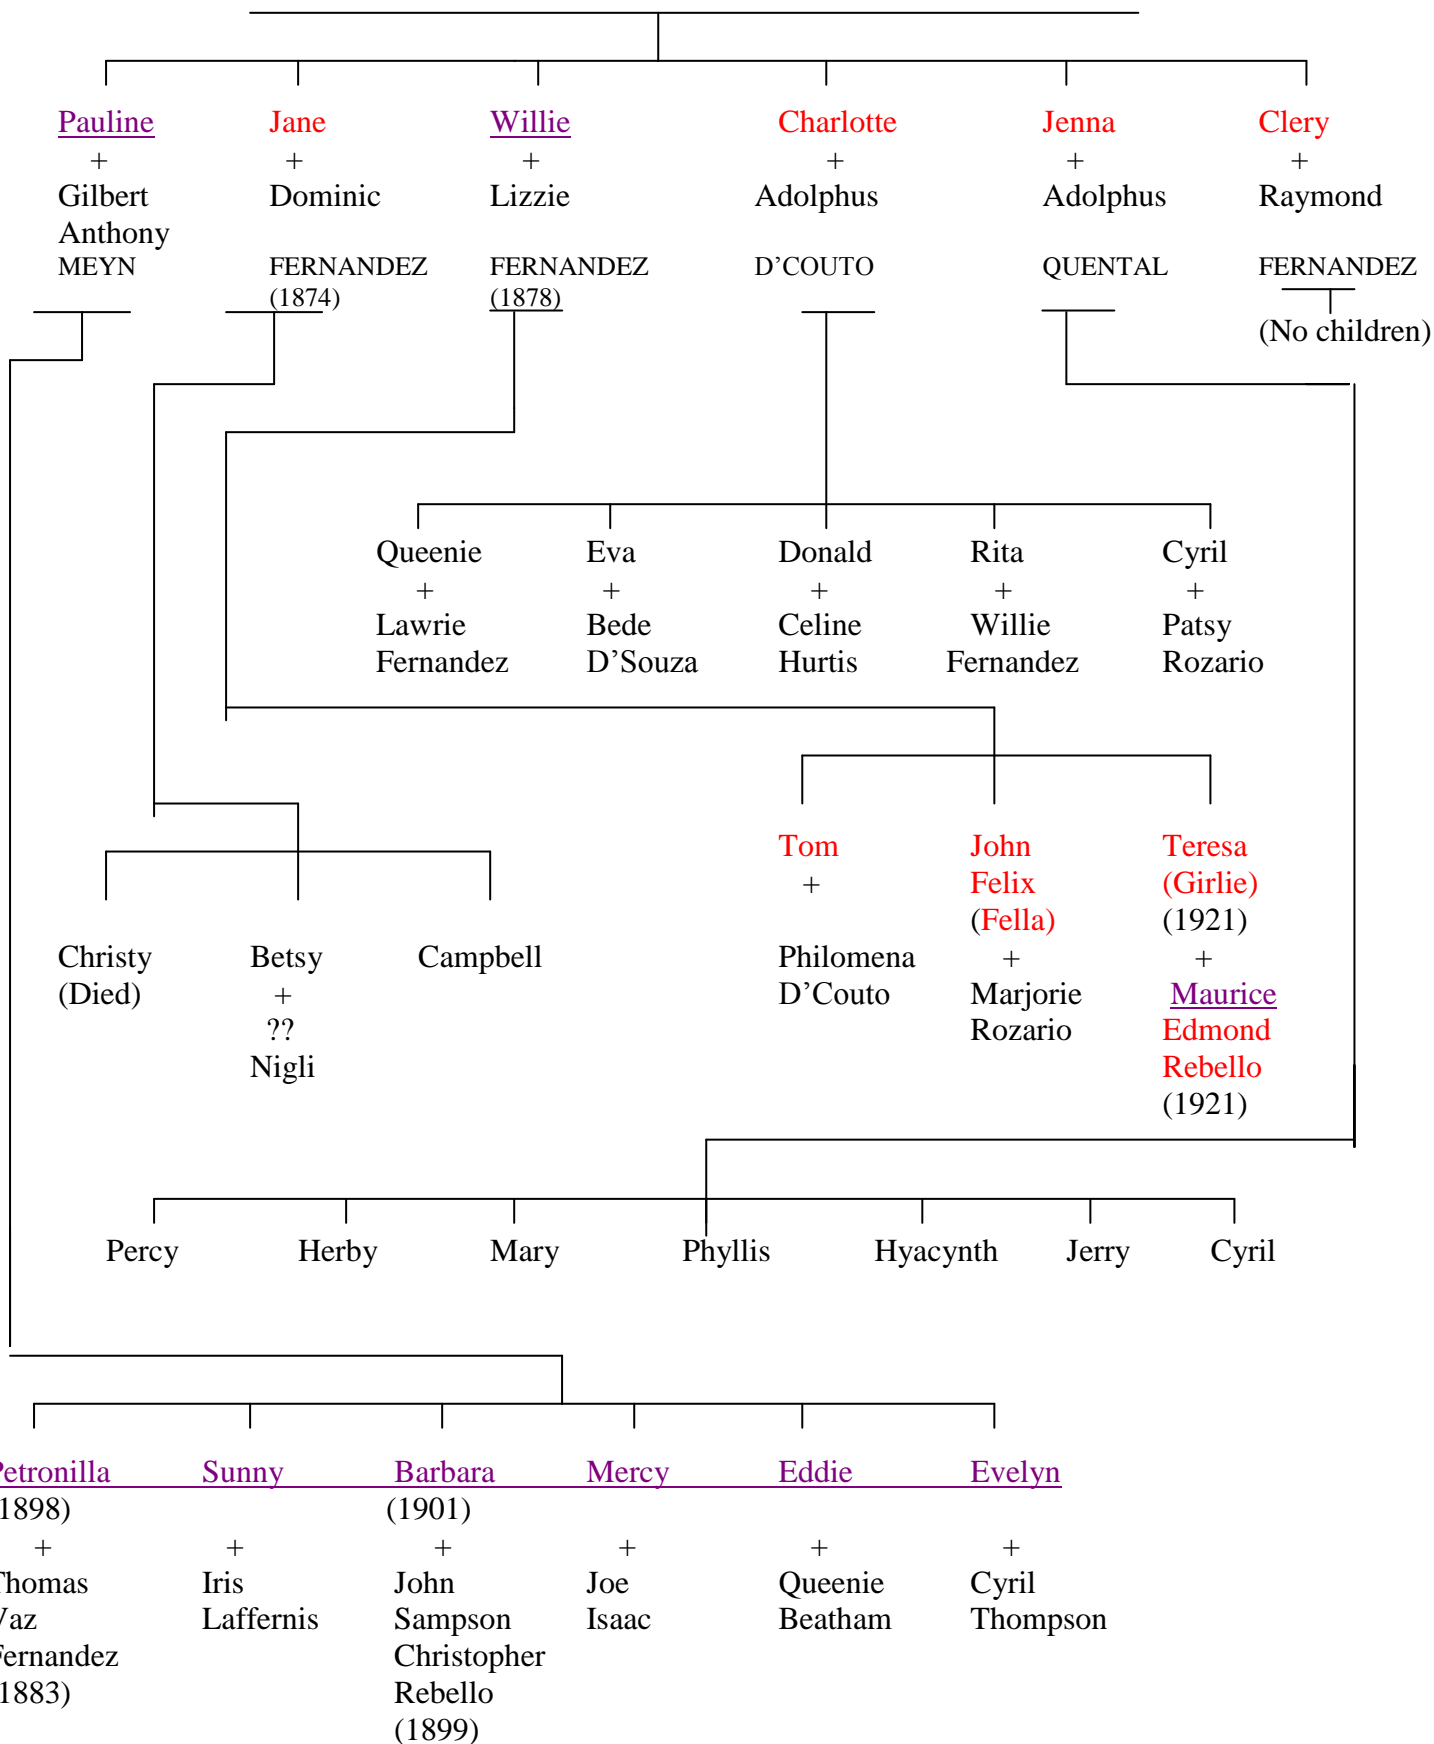

<u>Stella</u> <u>Maria</u> (1937) (M: 1956)	<u>Gwendoline</u> <u>Lourdes</u> (1940) (M.1959) (D:1999)	<u>Philomena</u> <u>Teresa</u> (1943) (M: 1961)	<u>Rosalind</u> <u>Bernadette</u> (1946) (M: 1963)
+ Douglas Sanford SANTINEER (1931) (D: 1991)	+ Adrian Godfrey RITCHIE (1932)	+ Eric Joseph STEPHENSON (1929)	+ Donald Manuel HAWES (1924) (1990)

Viviana Rebello
(Born: 1856)

+

Cyril Noronha

Teresa Rebello
(Born: 1858)

+

Manuel Santos

1	2	3	4	5
Joe (1896)	Emma (1898)	Roman (1900)	Annie (1902)	Raymond (1904)
+ Tracy Dias	+ Benny		+ Caston	

Philomena Rebello
(Born: 1860)

+

Walter Rozario

Walter
(1903)

Bernard Rebello + **Philomena Noronha**
 (1862)

Gilbert Anthony Meyn + Pauline Rebello

Continued next page.....

Gilbert Anthony Meyn + Pauline Rebello (Continued)

Beatrice (Girlie) Fernandez + Stanley Gonsalvez