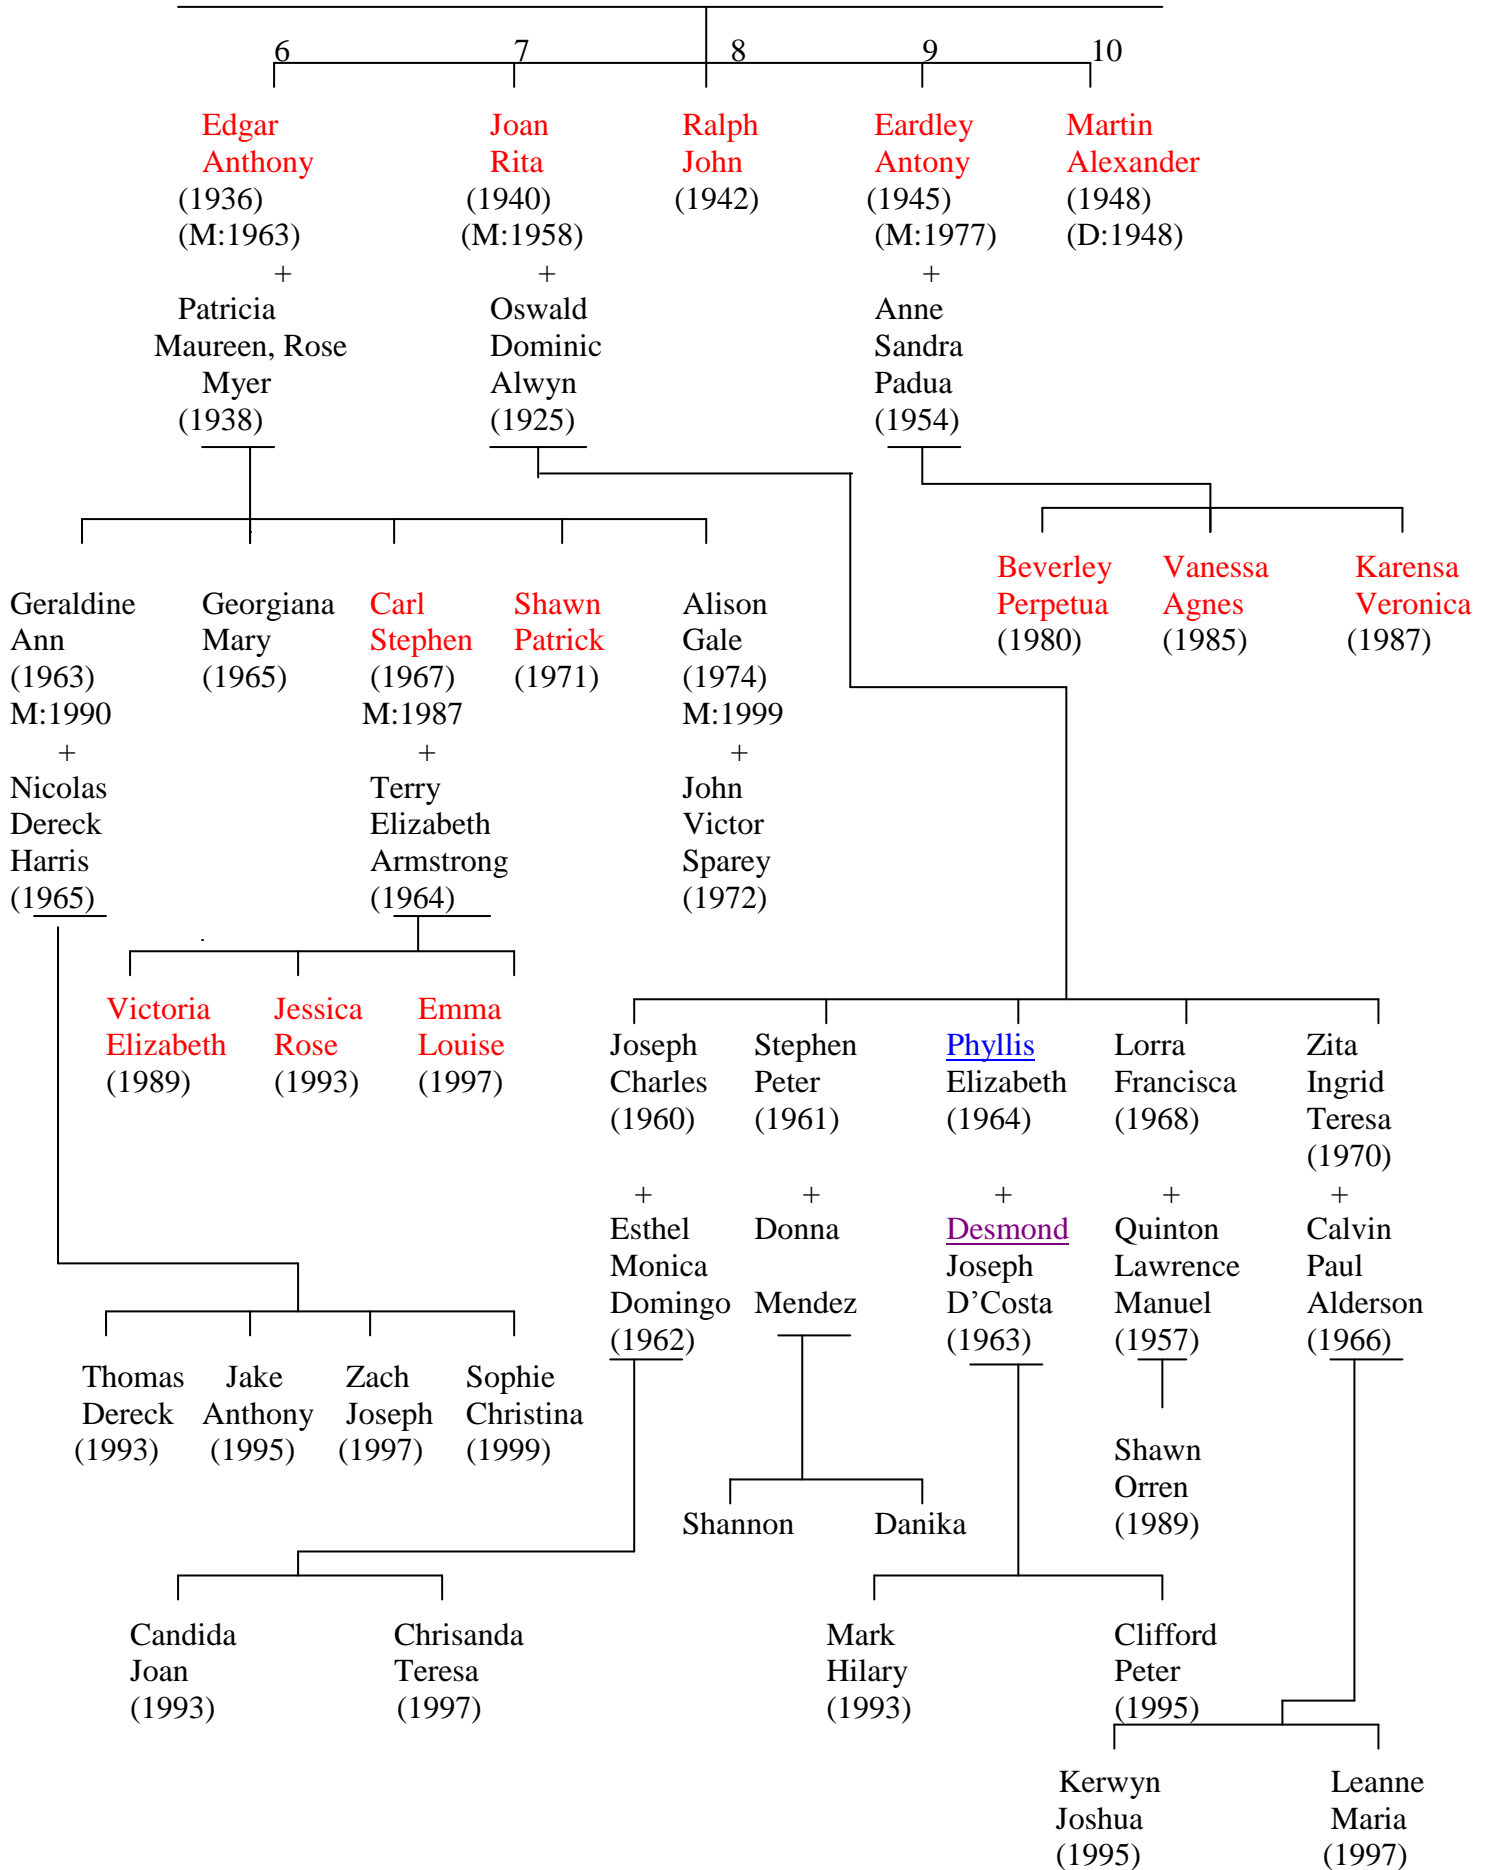

(Married: 1925)

Charles Severin Rebello
(Born:1896) (Died:1959)

+

Veronica Mary Lowe
(Born:1906) (Died:1994)

(Married: 1925)

Matthew Vincent Rebello + **Edith Kathleen Roberts**
 Born(India) 22.4.1897 Born(India) 20.9.1909
 Died(UK) 7.4.1965 Died(UK) 8.1.1998